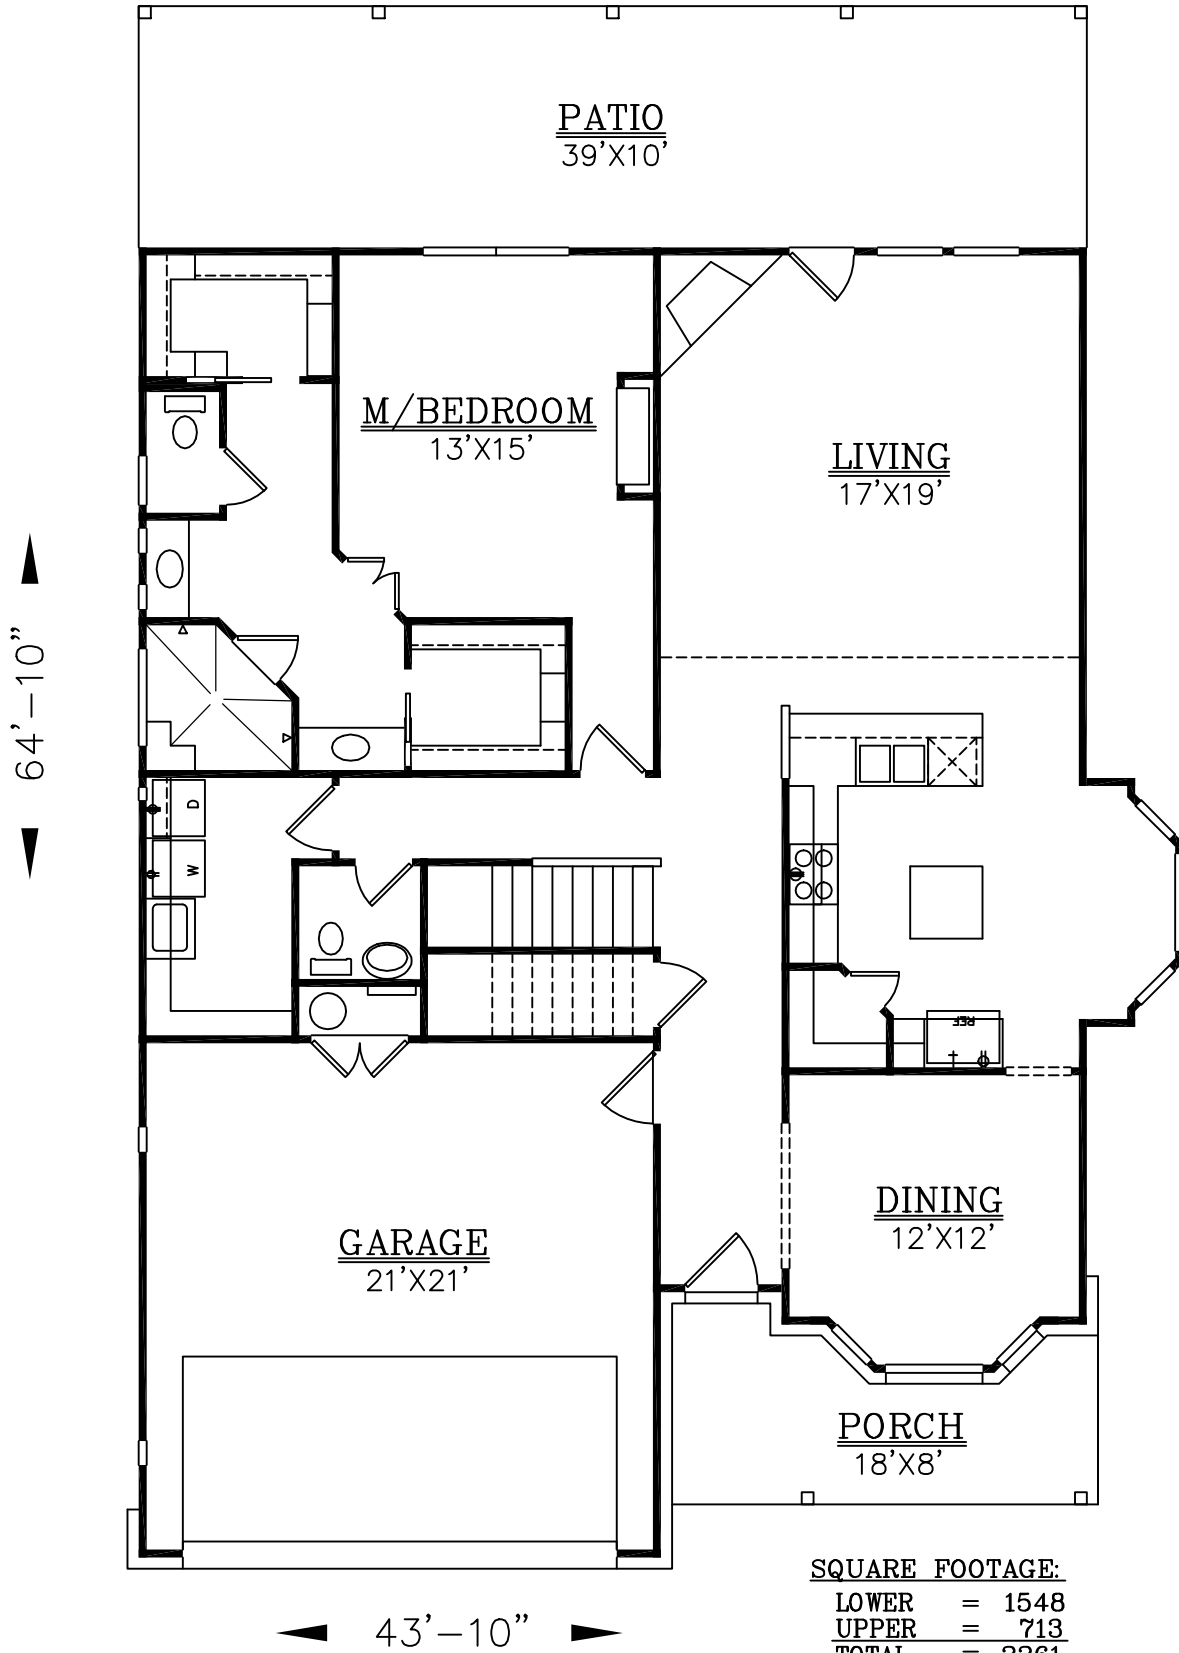

SQUARE FOOTAGE:

LOWER	=	1548
UPPER	=	713
TOTAL	=	2261
GARAGE	=	487
PATIO	=	393
PORCH	=	114