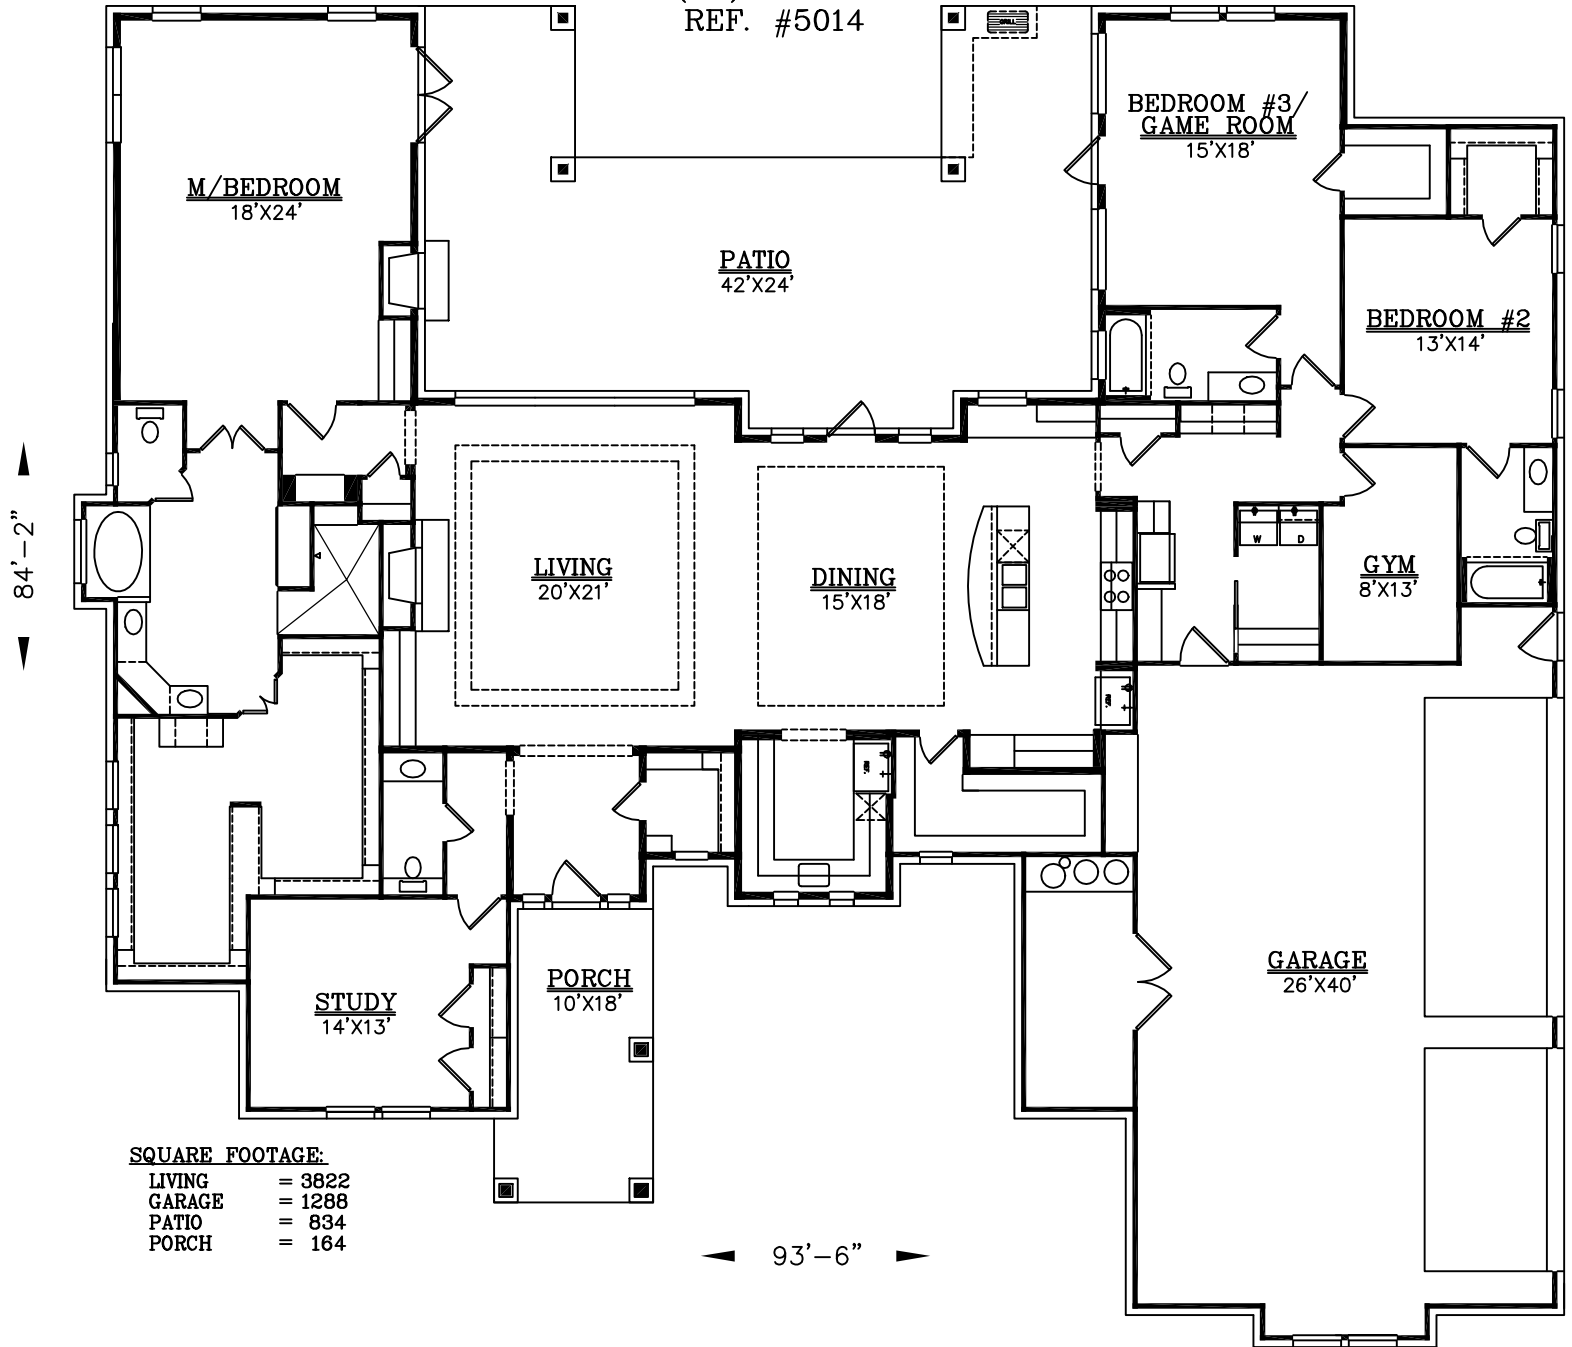

SQUARE FOOTAGE:

LIVING	= 3822
GARAGE	= 1288
PATIO	= 834
PORCH	= 164