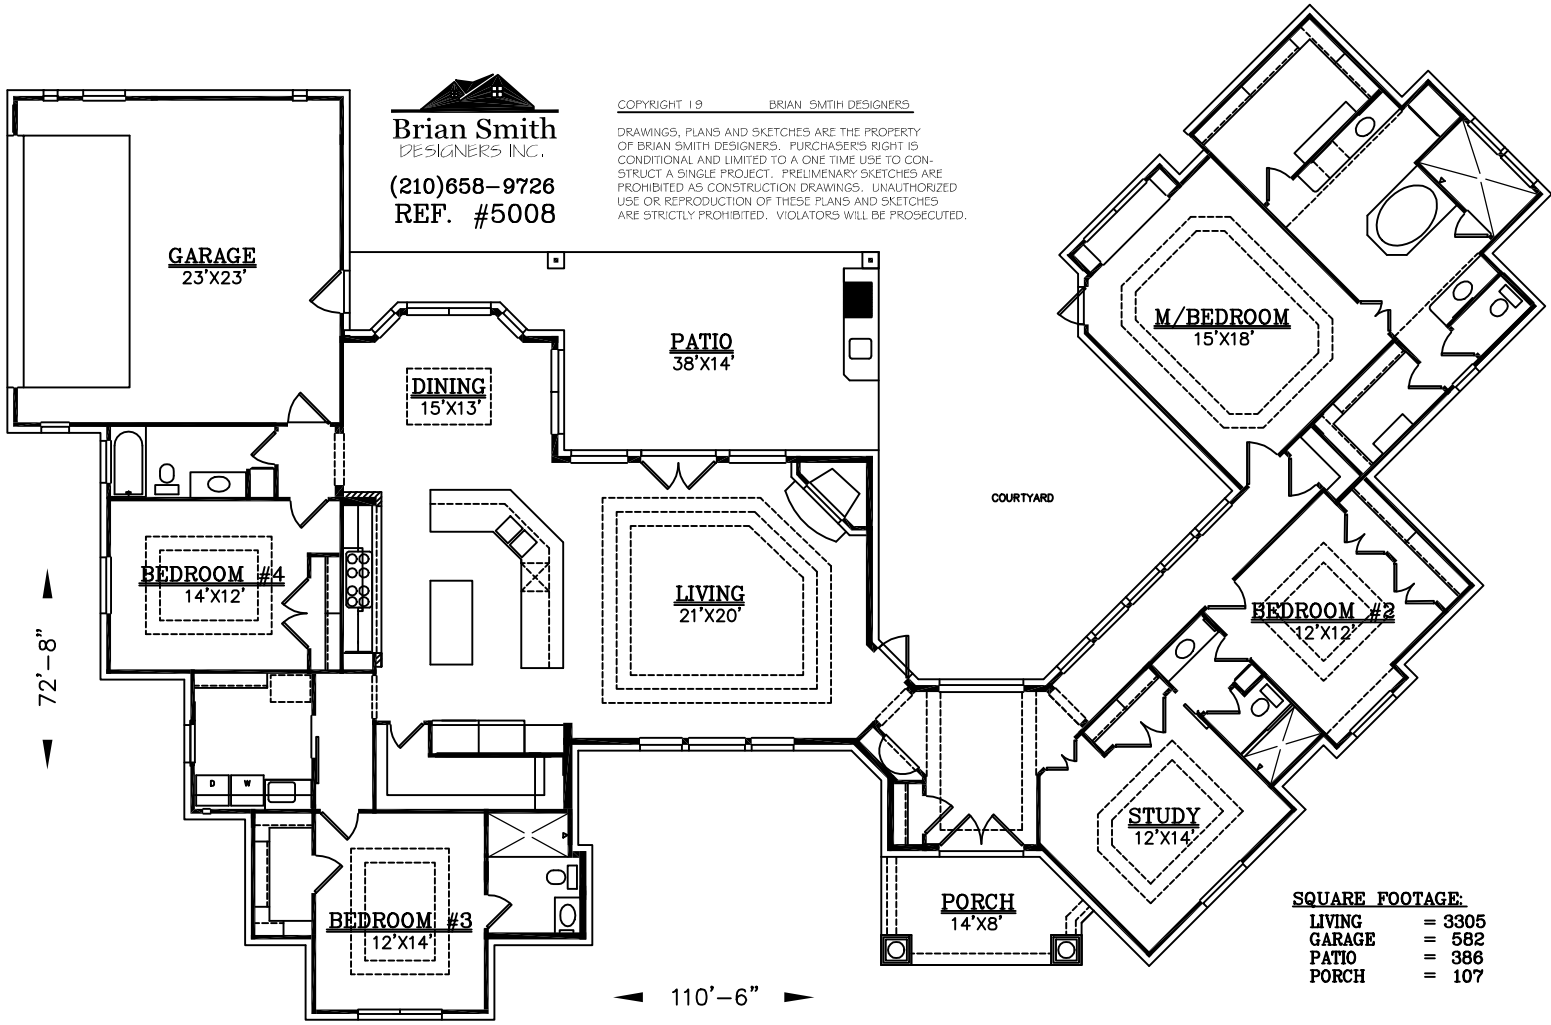

SQUARE FOOTAGE:

LIVING	= 3305
GARAGE	= 582
PATIO	= 386
PORCH	= 107