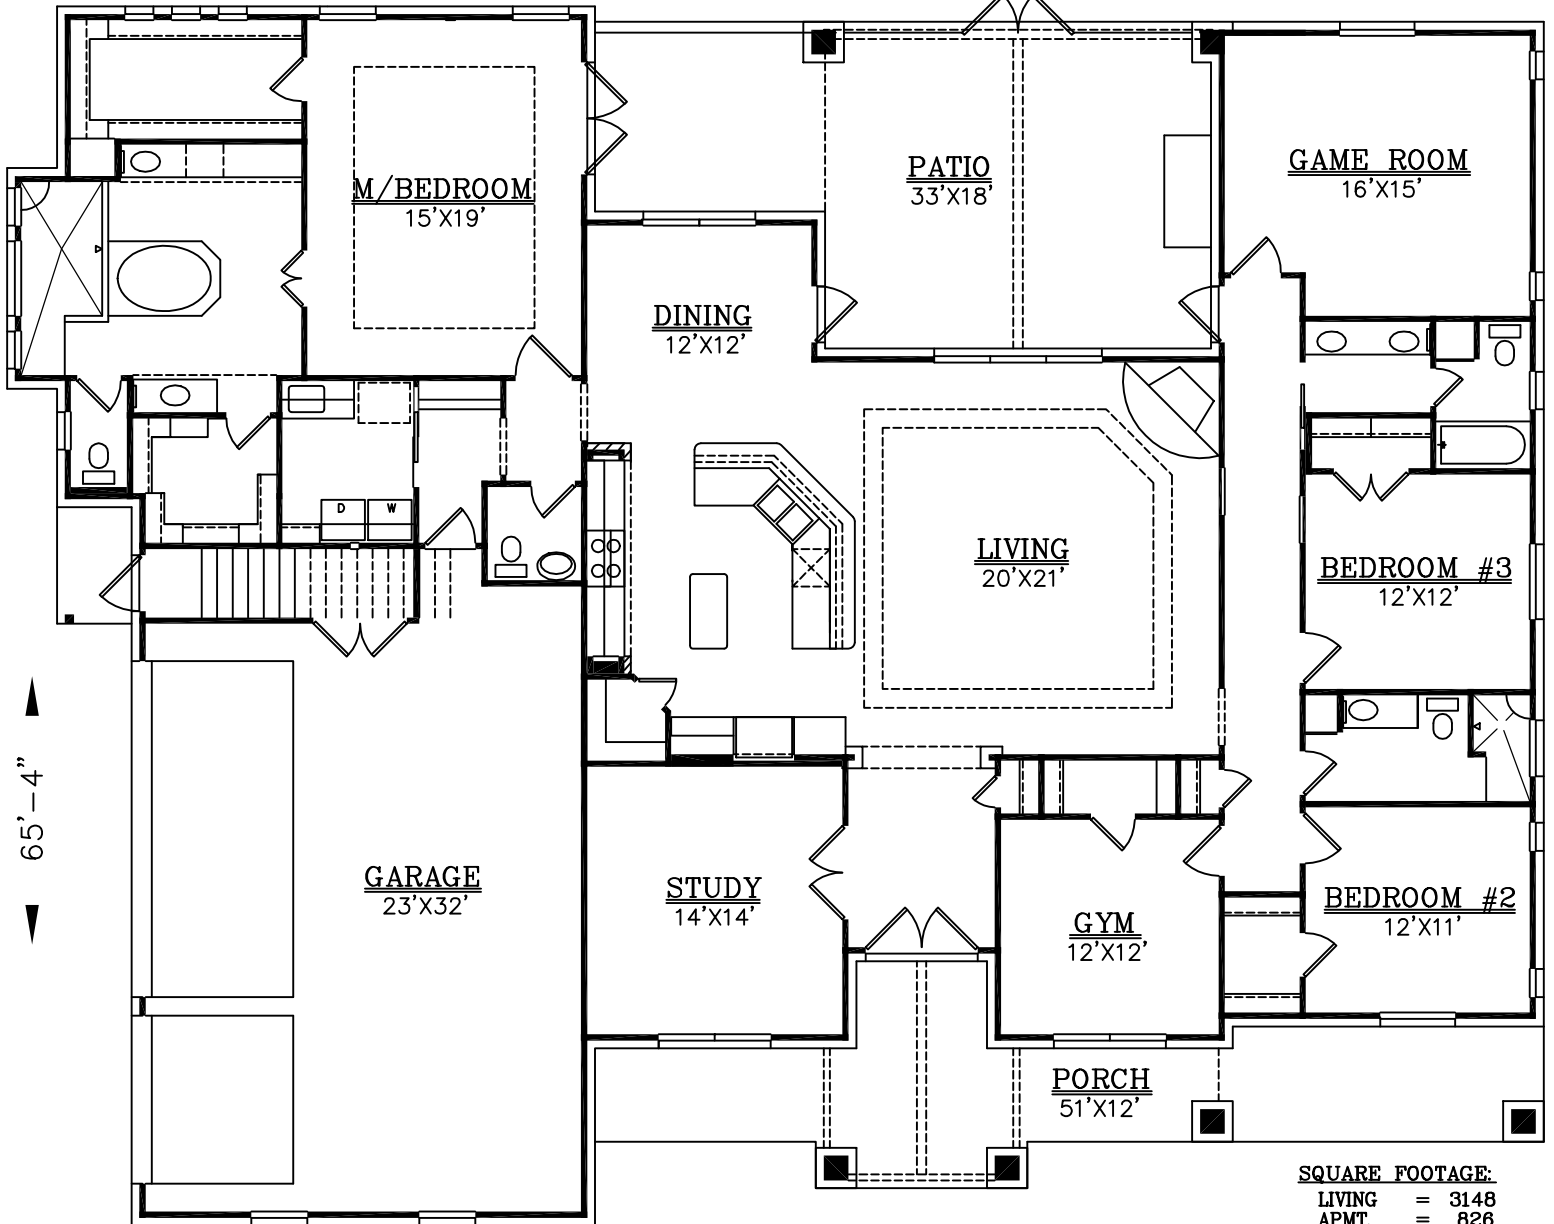

65'-4"

82'-4"

SQUARE FOOTAGE:	
LIVING	= 3148
APMT.	= 826
TOTAL LIVING	= 3974
GARAGE	= 870
PATIO	= 487
PATIO #2	= 25
PORCH	= 335