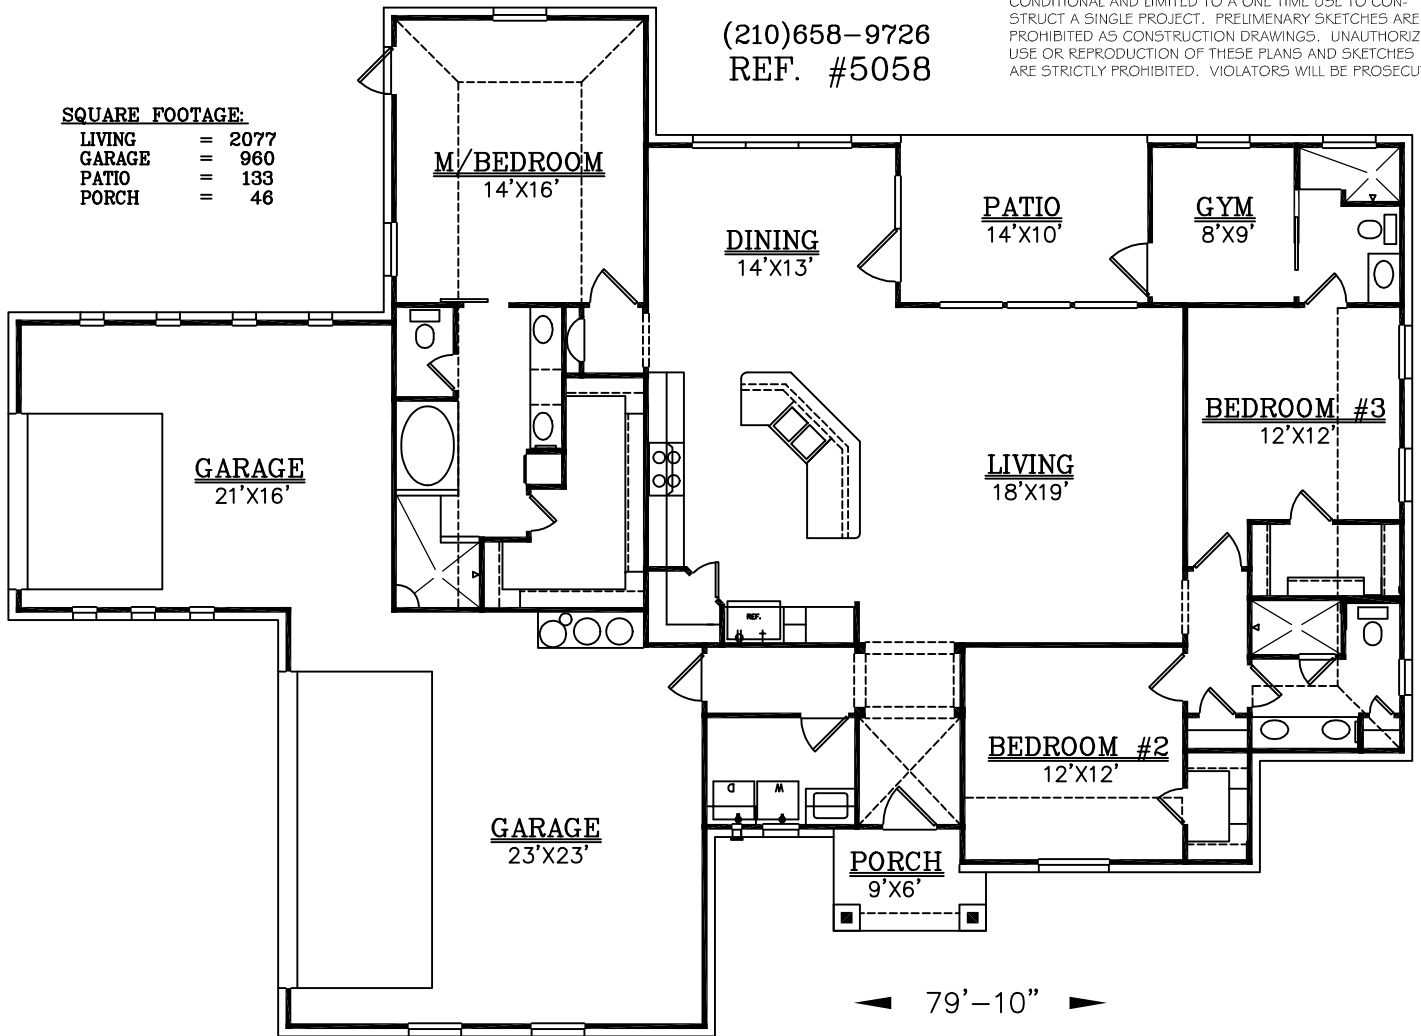

SQUARE FOOTAGE:

LIVING	=	2077
GARAGE	=	960
PATIO	=	133
PORCH	=	46

58'-6"

79'-10"