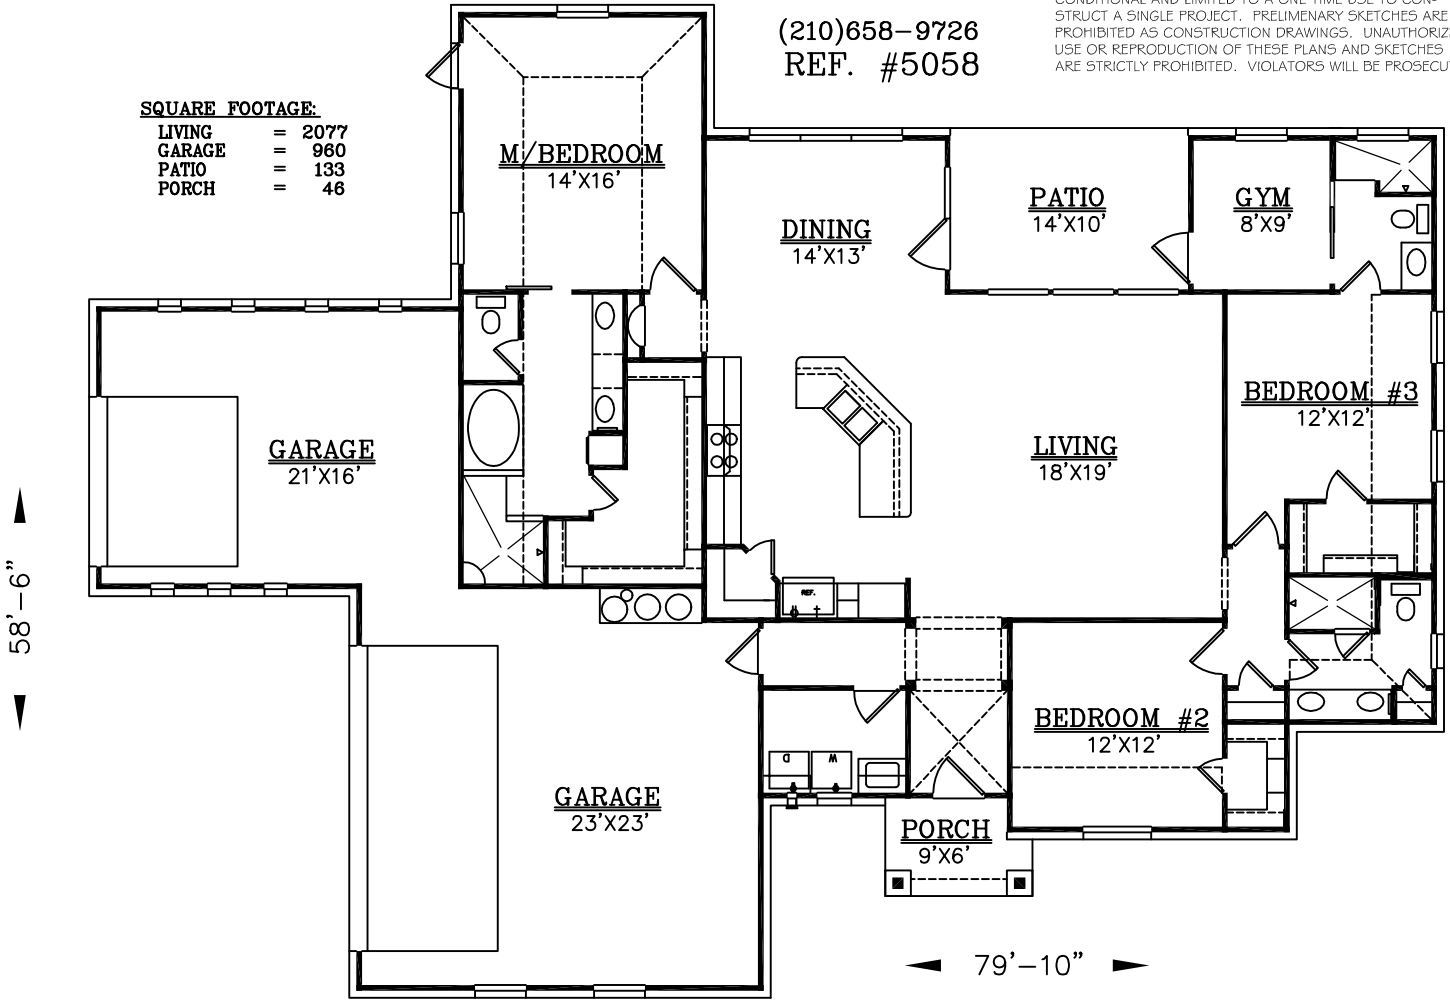

**SQUARE FOOTAGE:**

LIVING	=	2077
GARAGE	=	960
PATIO	=	133
PORCH	=	46

DRAWINGS, PLANS AND SKETCHES ARE THE PROPERTY OF BRIAN SMITH DESIGNERS. PURCHASER'S RIGHT IS CONDITIONAL AND LIMITED TO A ONE TIME USE TO CONSTRUCT A SINGLE PROJECT. PRELIMINARY SKETCHES ARE PROHIBITED AS CONSTRUCTION DRAWINGS. UNAUTHORIZED USE OR REPRODUCTION OF THESE PLANS AND SKETCHES ARE STRICTLY PROHIBITED. VIOLATORS WILL BE PROSECUTED.