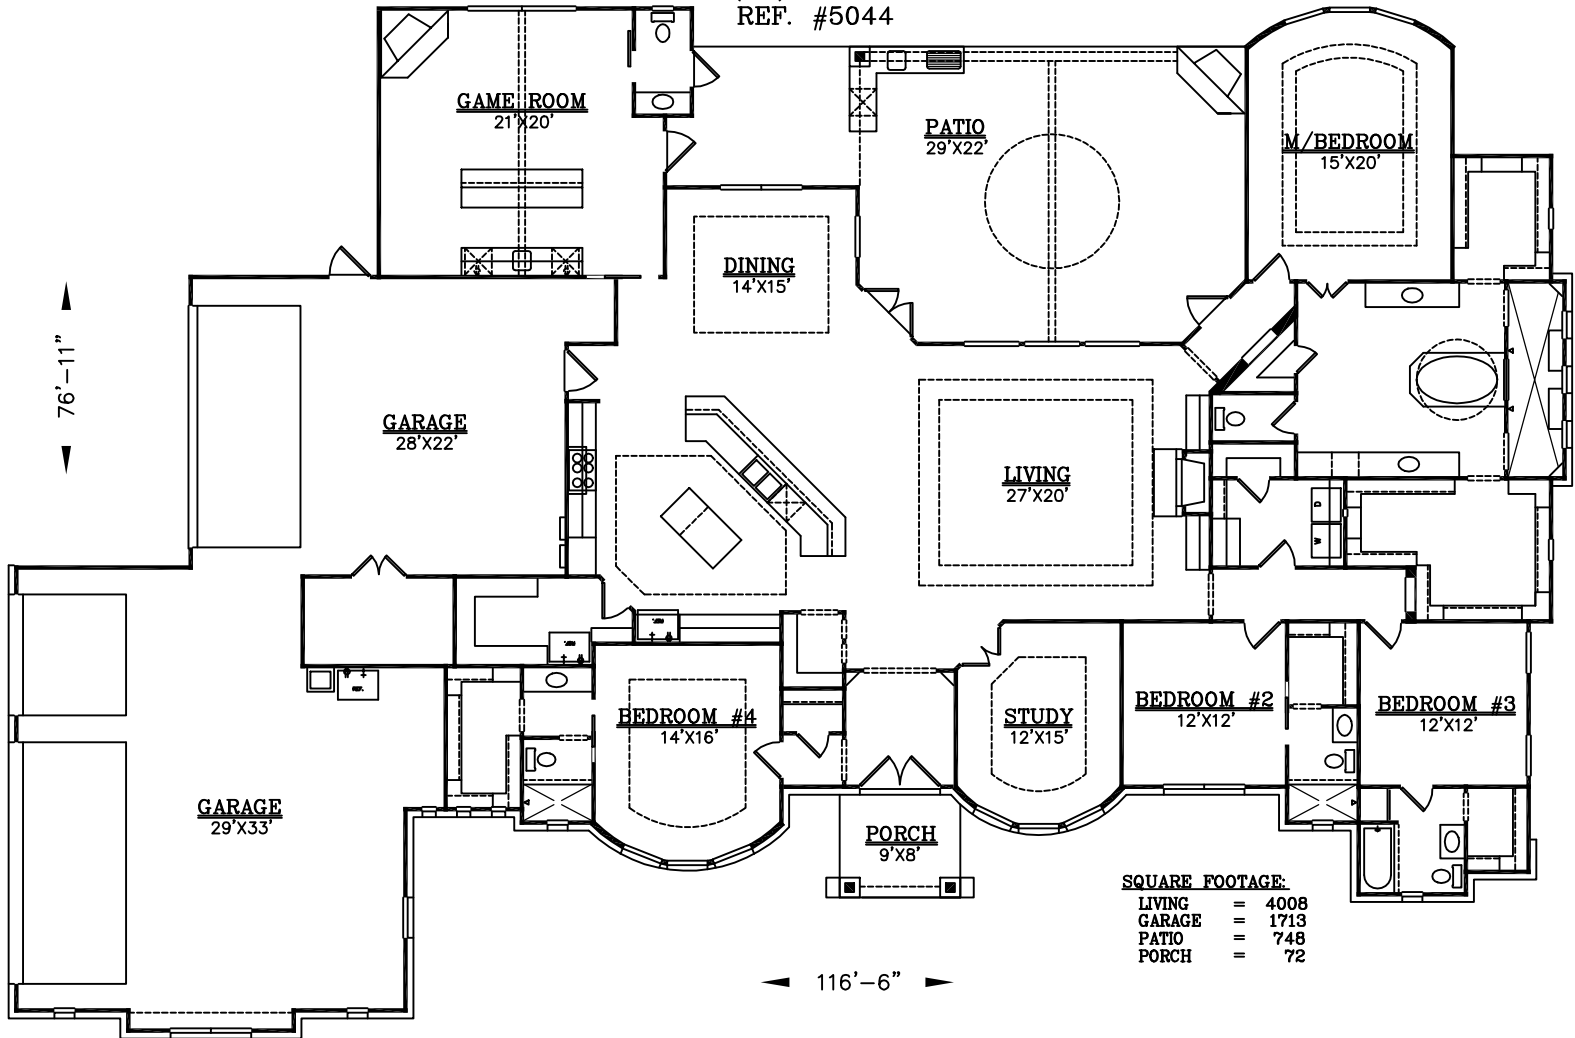

Brian Smith
DESIGNERS INC.

(210)658-9726
REF. #5044

COPYRIGHT 19 _____ BRIAN SMITH DESIGNERS

SQUARE FOOTAGE:	
LIVING	= 4008
GARAGE	= 1713
PATIO	= 748
PORCH	= 72