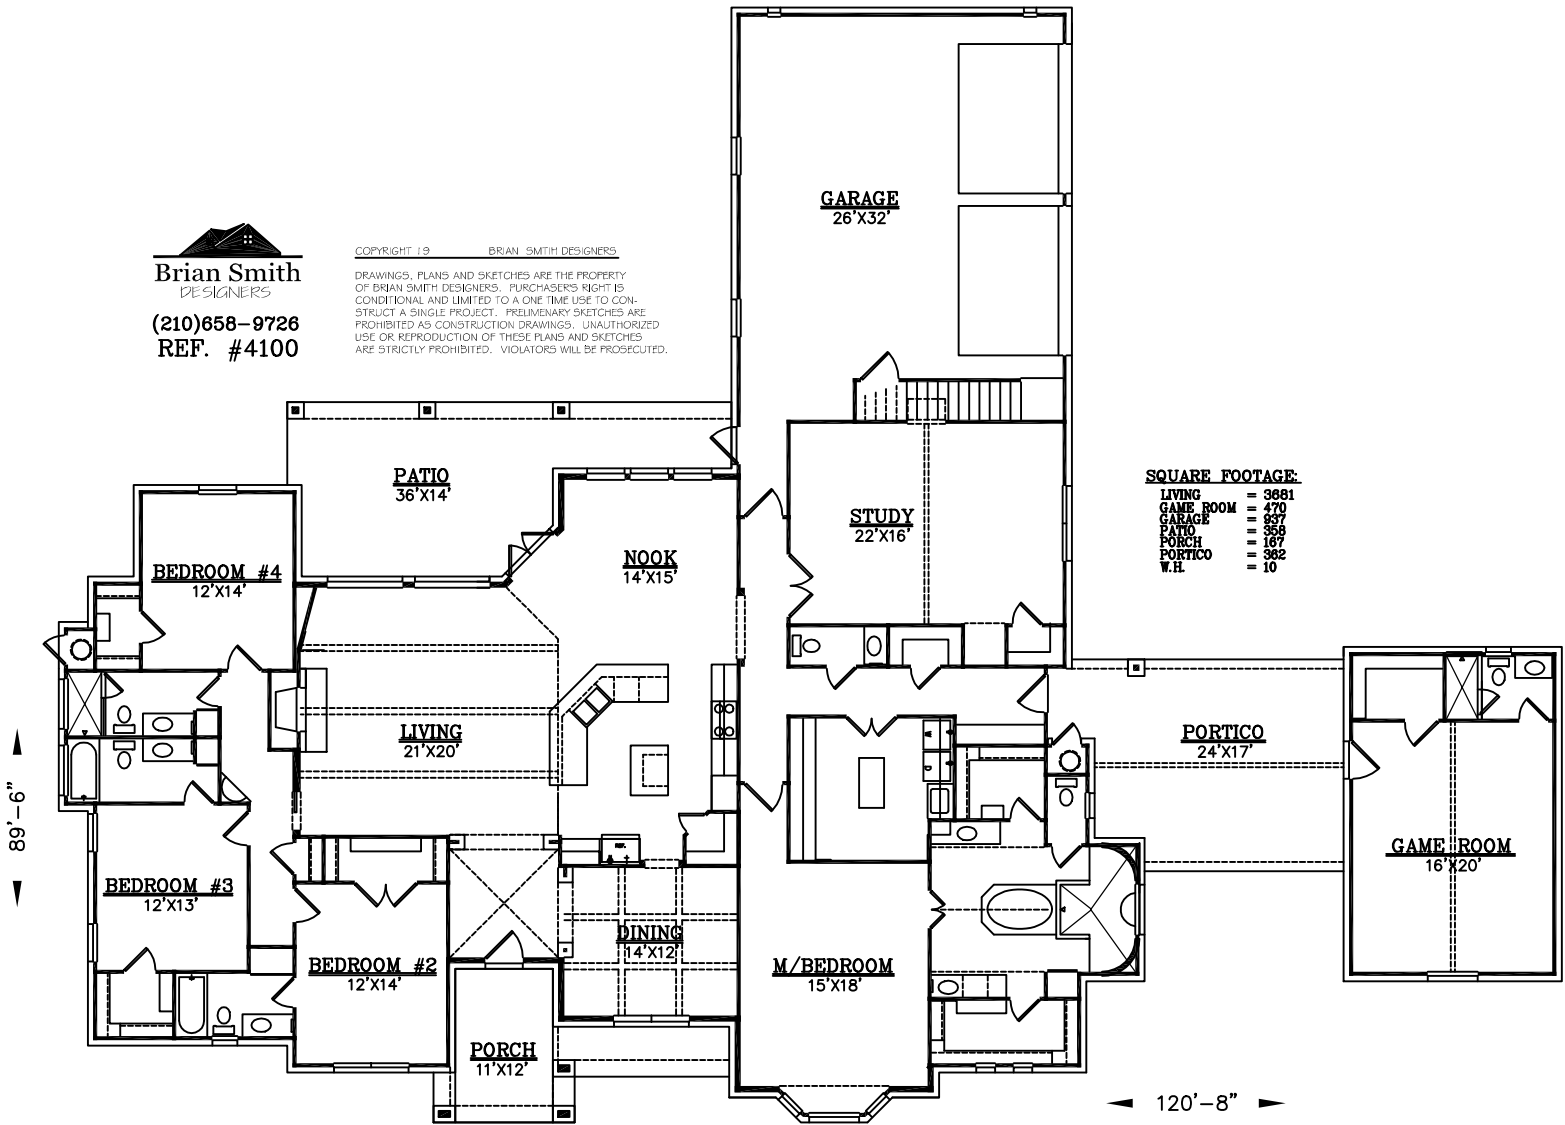

(210)658-9726
REF. #4100

SQUARE FOOTAGE:

LIVING	= 3681
GAME ROOM	= 470
GARAGE	= 837
PATIO	= 358
PORCH	= 167
PORTICO	= 362
W.H.	= 10