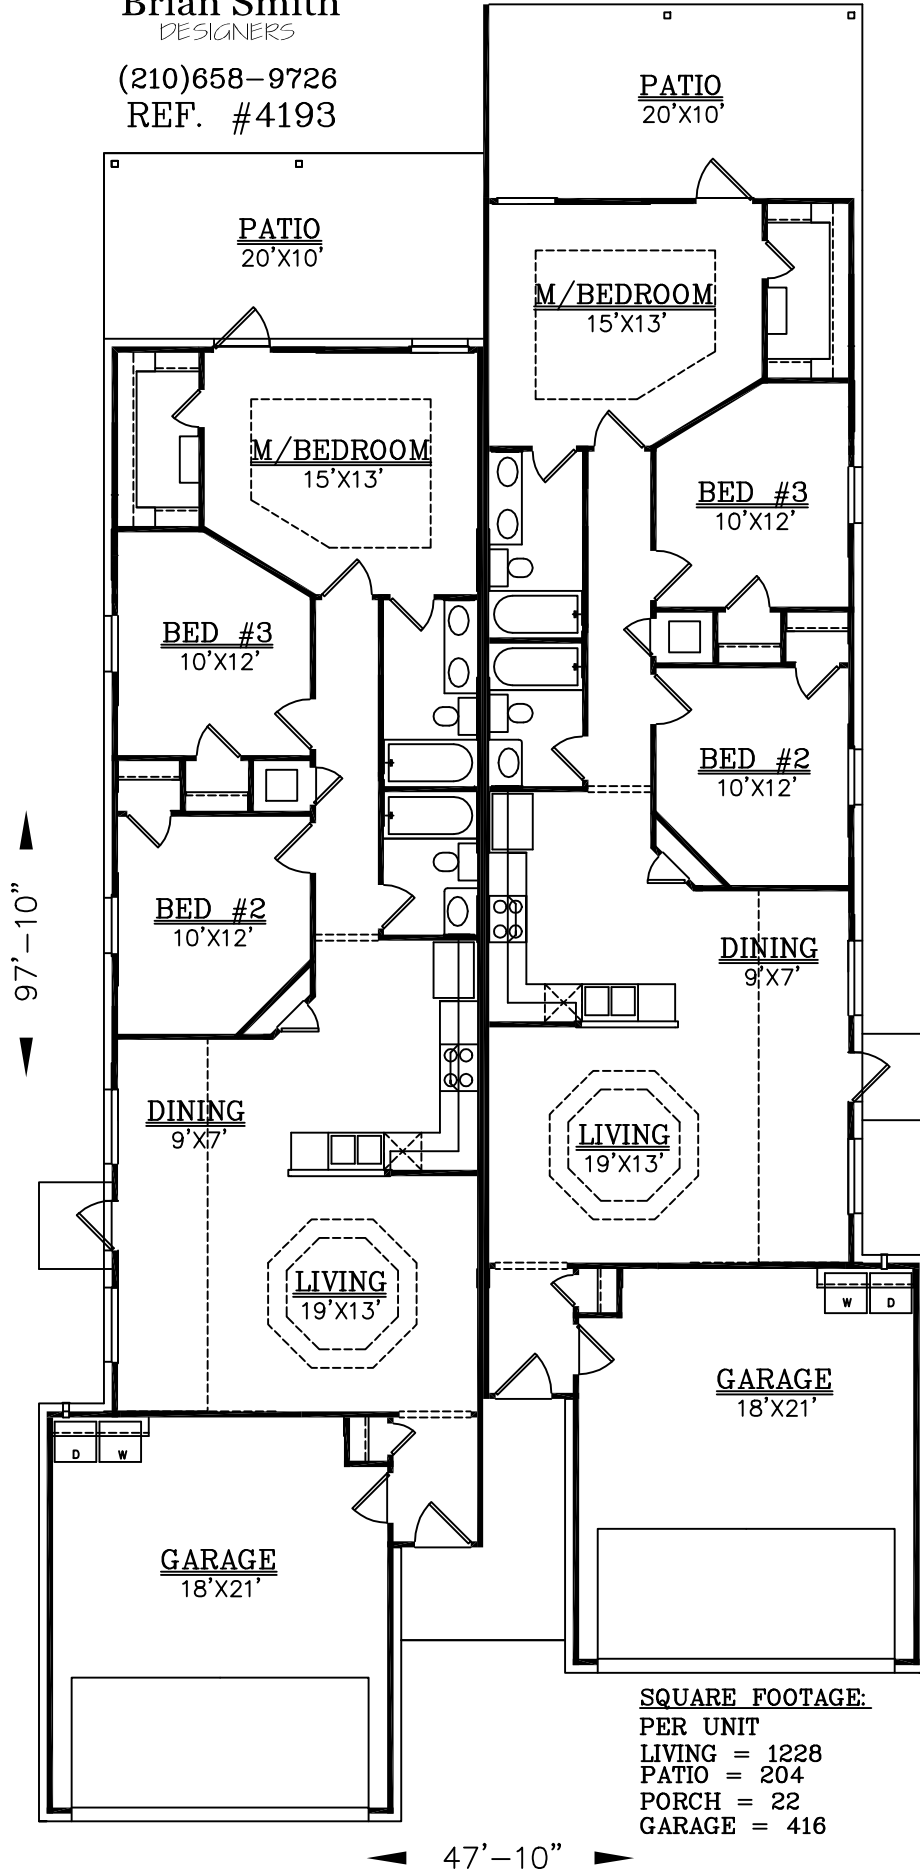

(210)658-9726  
REF. #4193

**SQUARE FOOTAGE:**  
 PER UNIT  
 LIVING = 1228  
 PATIO = 204  
 PORCH = 22  
 GARAGE = 416