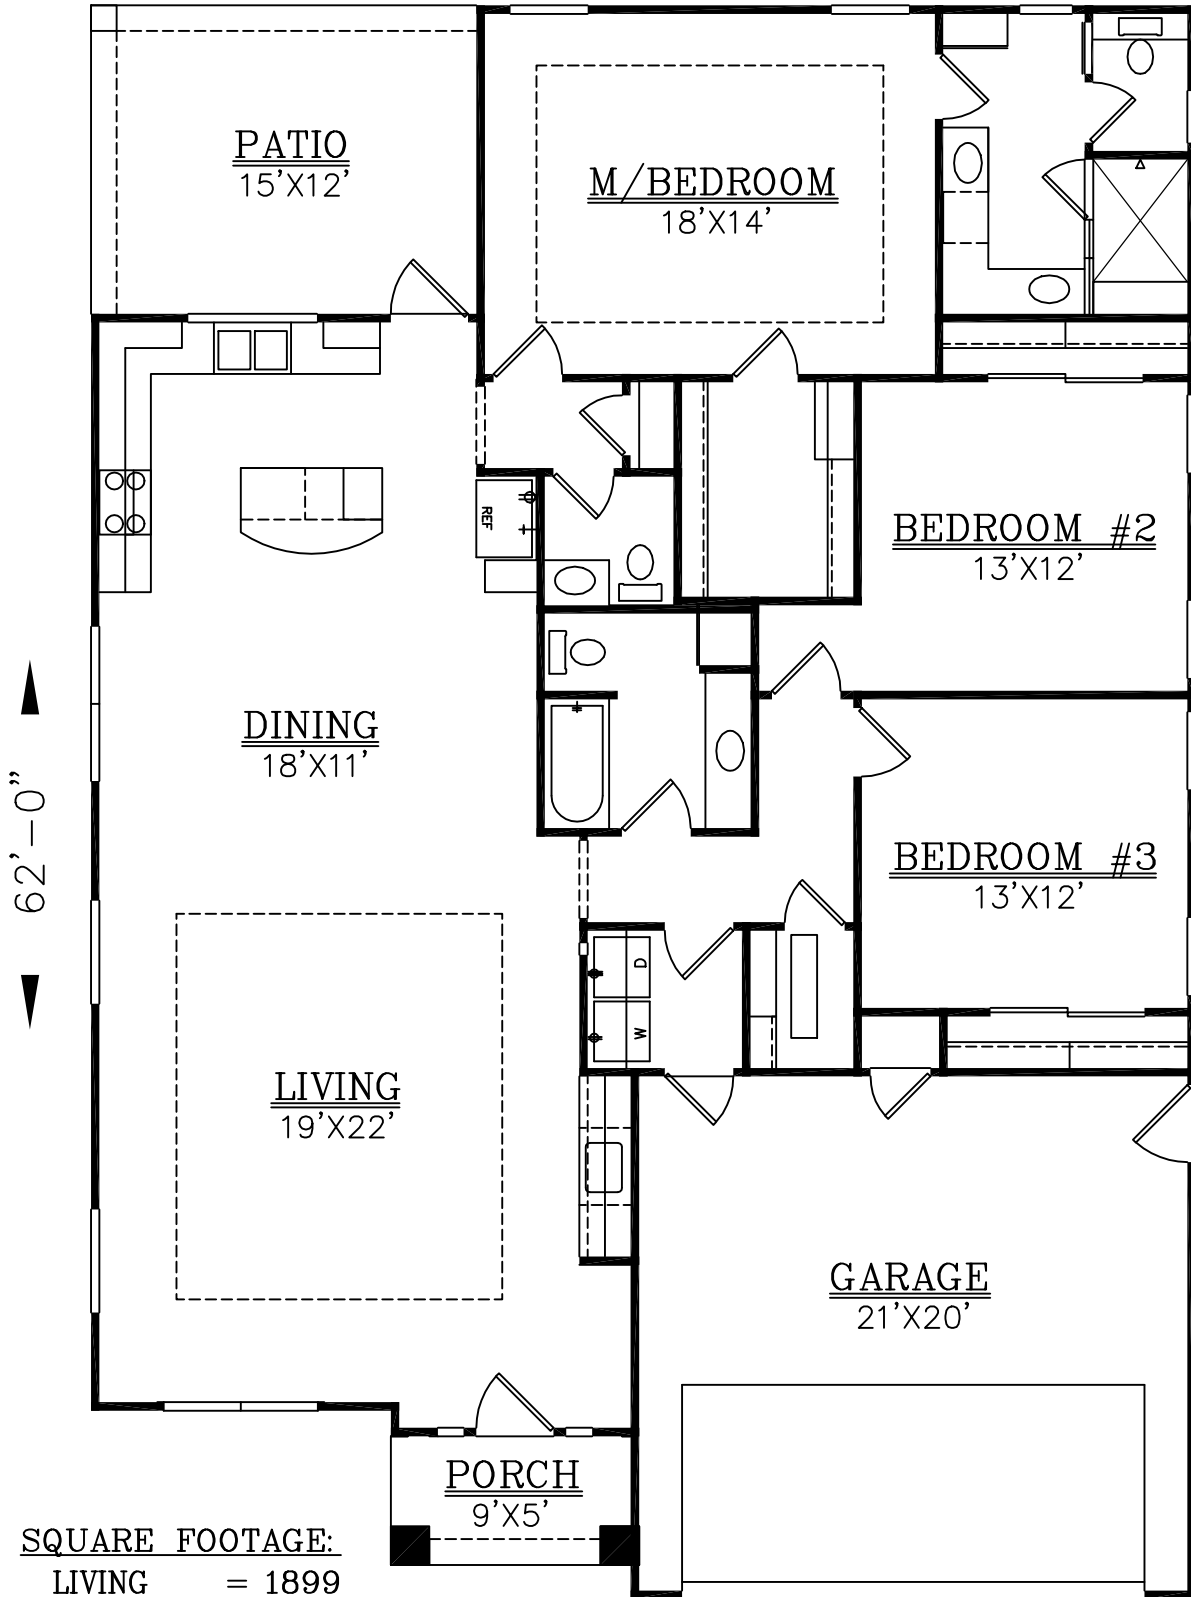

SQUARE FOOTAGE:

| | | |
|--------|---|------|
| LIVING | = | 1899 |
| GARAGE | = | 443 |
| PATIO | = | 180 |
| PORCH | = | 47 |

43'-0"