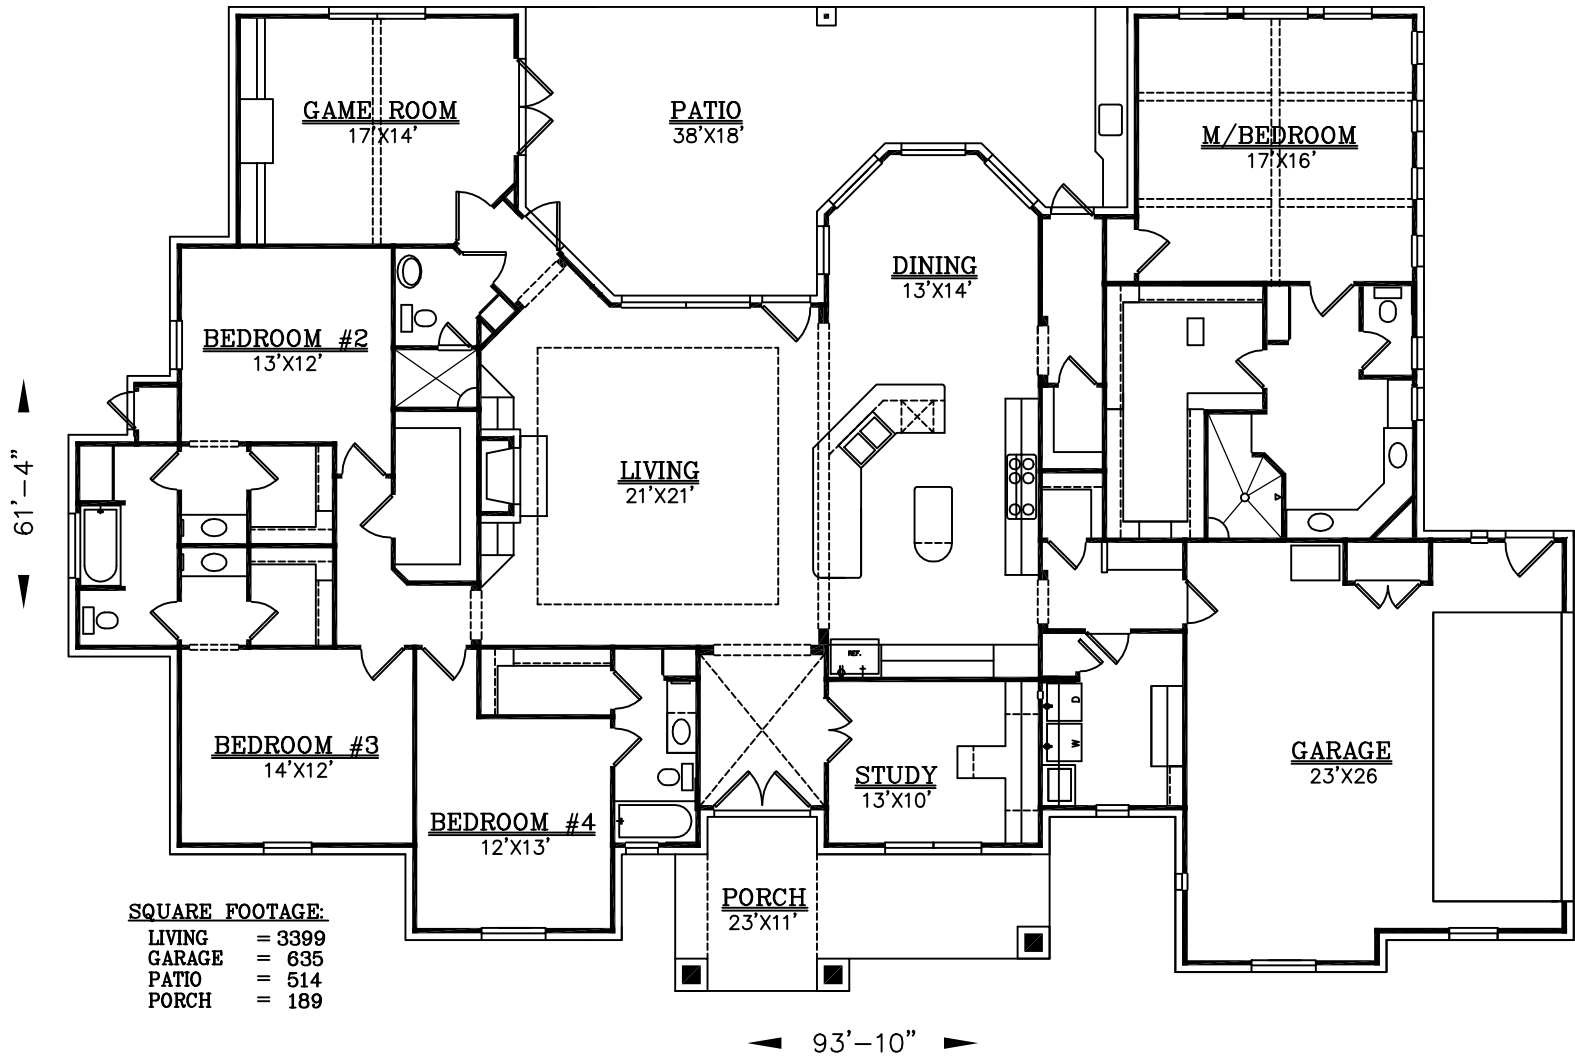

SQUARE FOOTAGE:	
LIVING	= 3399
GARAGE	= 635
PATIO	= 514
PORCH	= 189