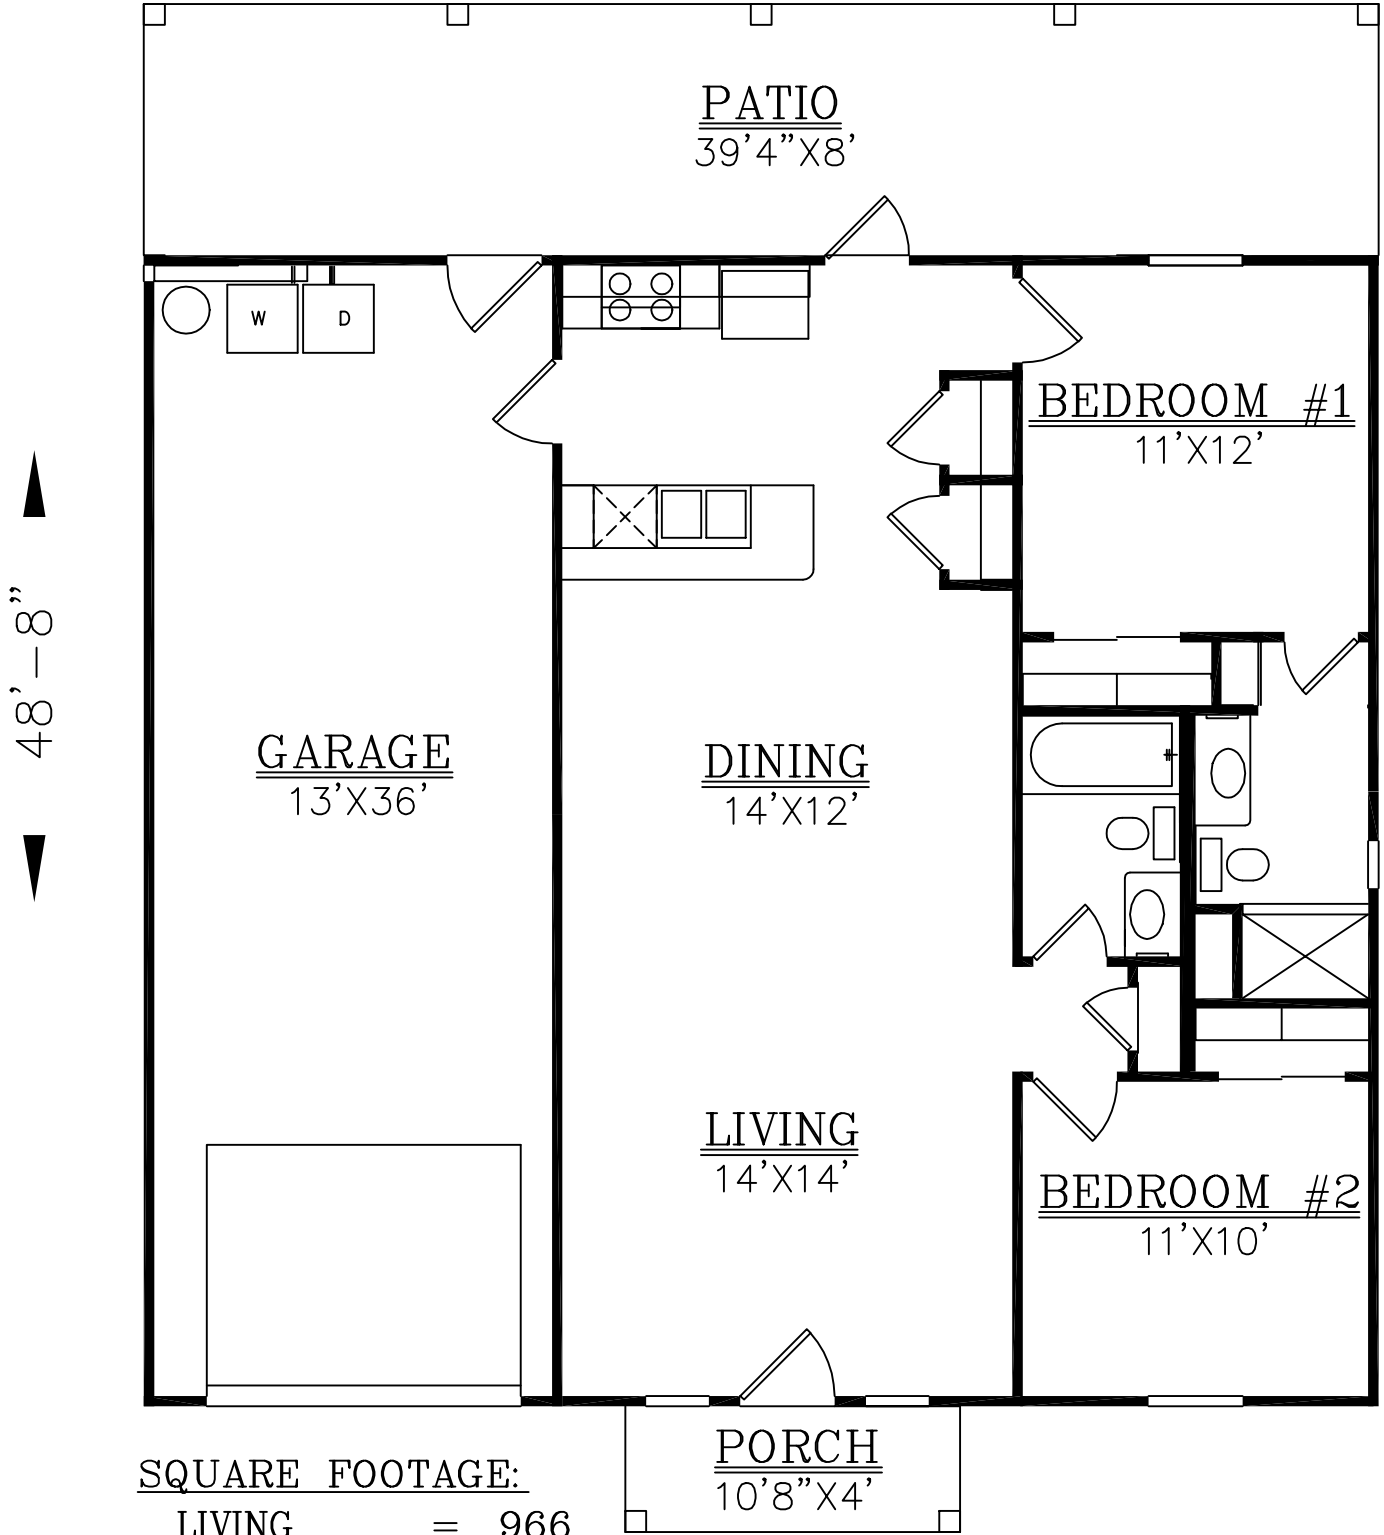

SQUARE FOOTAGE:

| | | |
|--------|---|-----|
| LIVING | = | 966 |
| PATIO | = | 315 |
| PORCH | = | 43 |
| GARAGE | = | 477 |

39'-4"