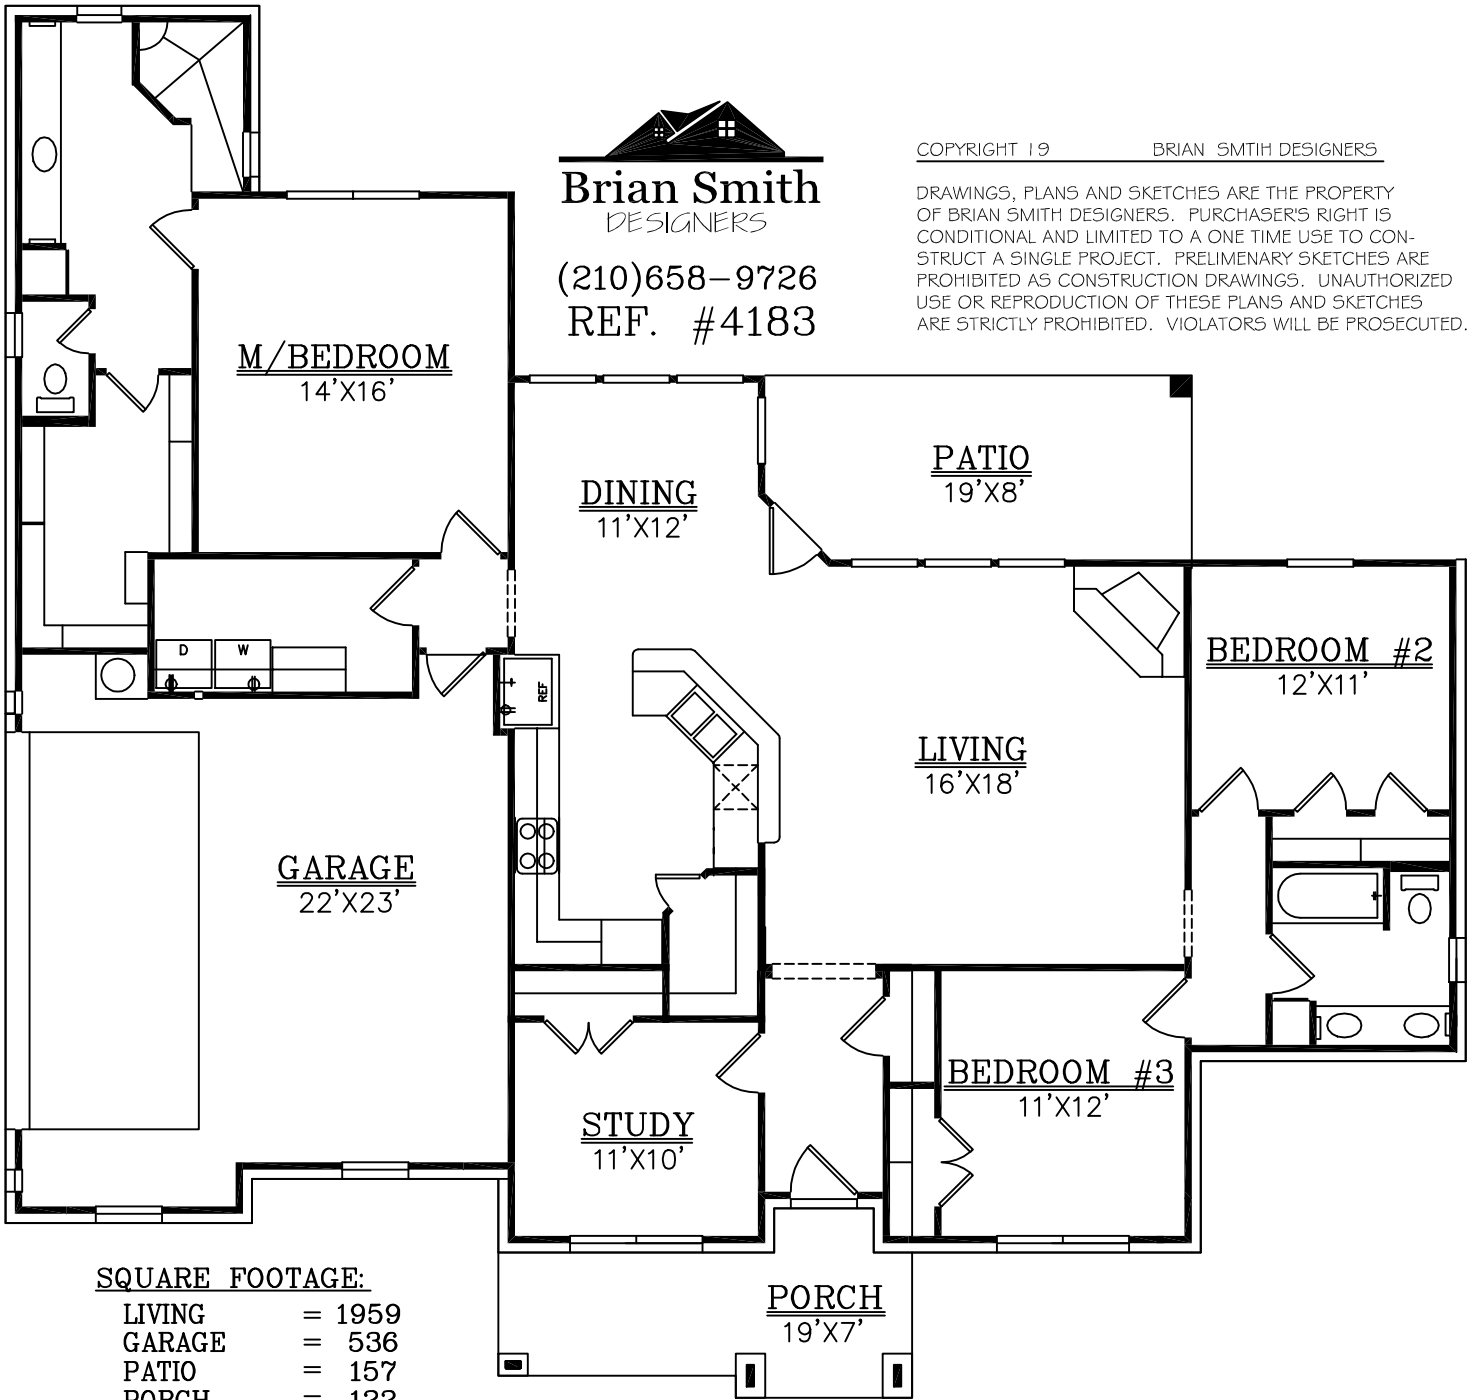

63'-1"

SQUARE FOOTAGE:

LIVING	=	1959
GARAGE	=	536
PATIO	=	157
PORCH	=	122

66'-2"