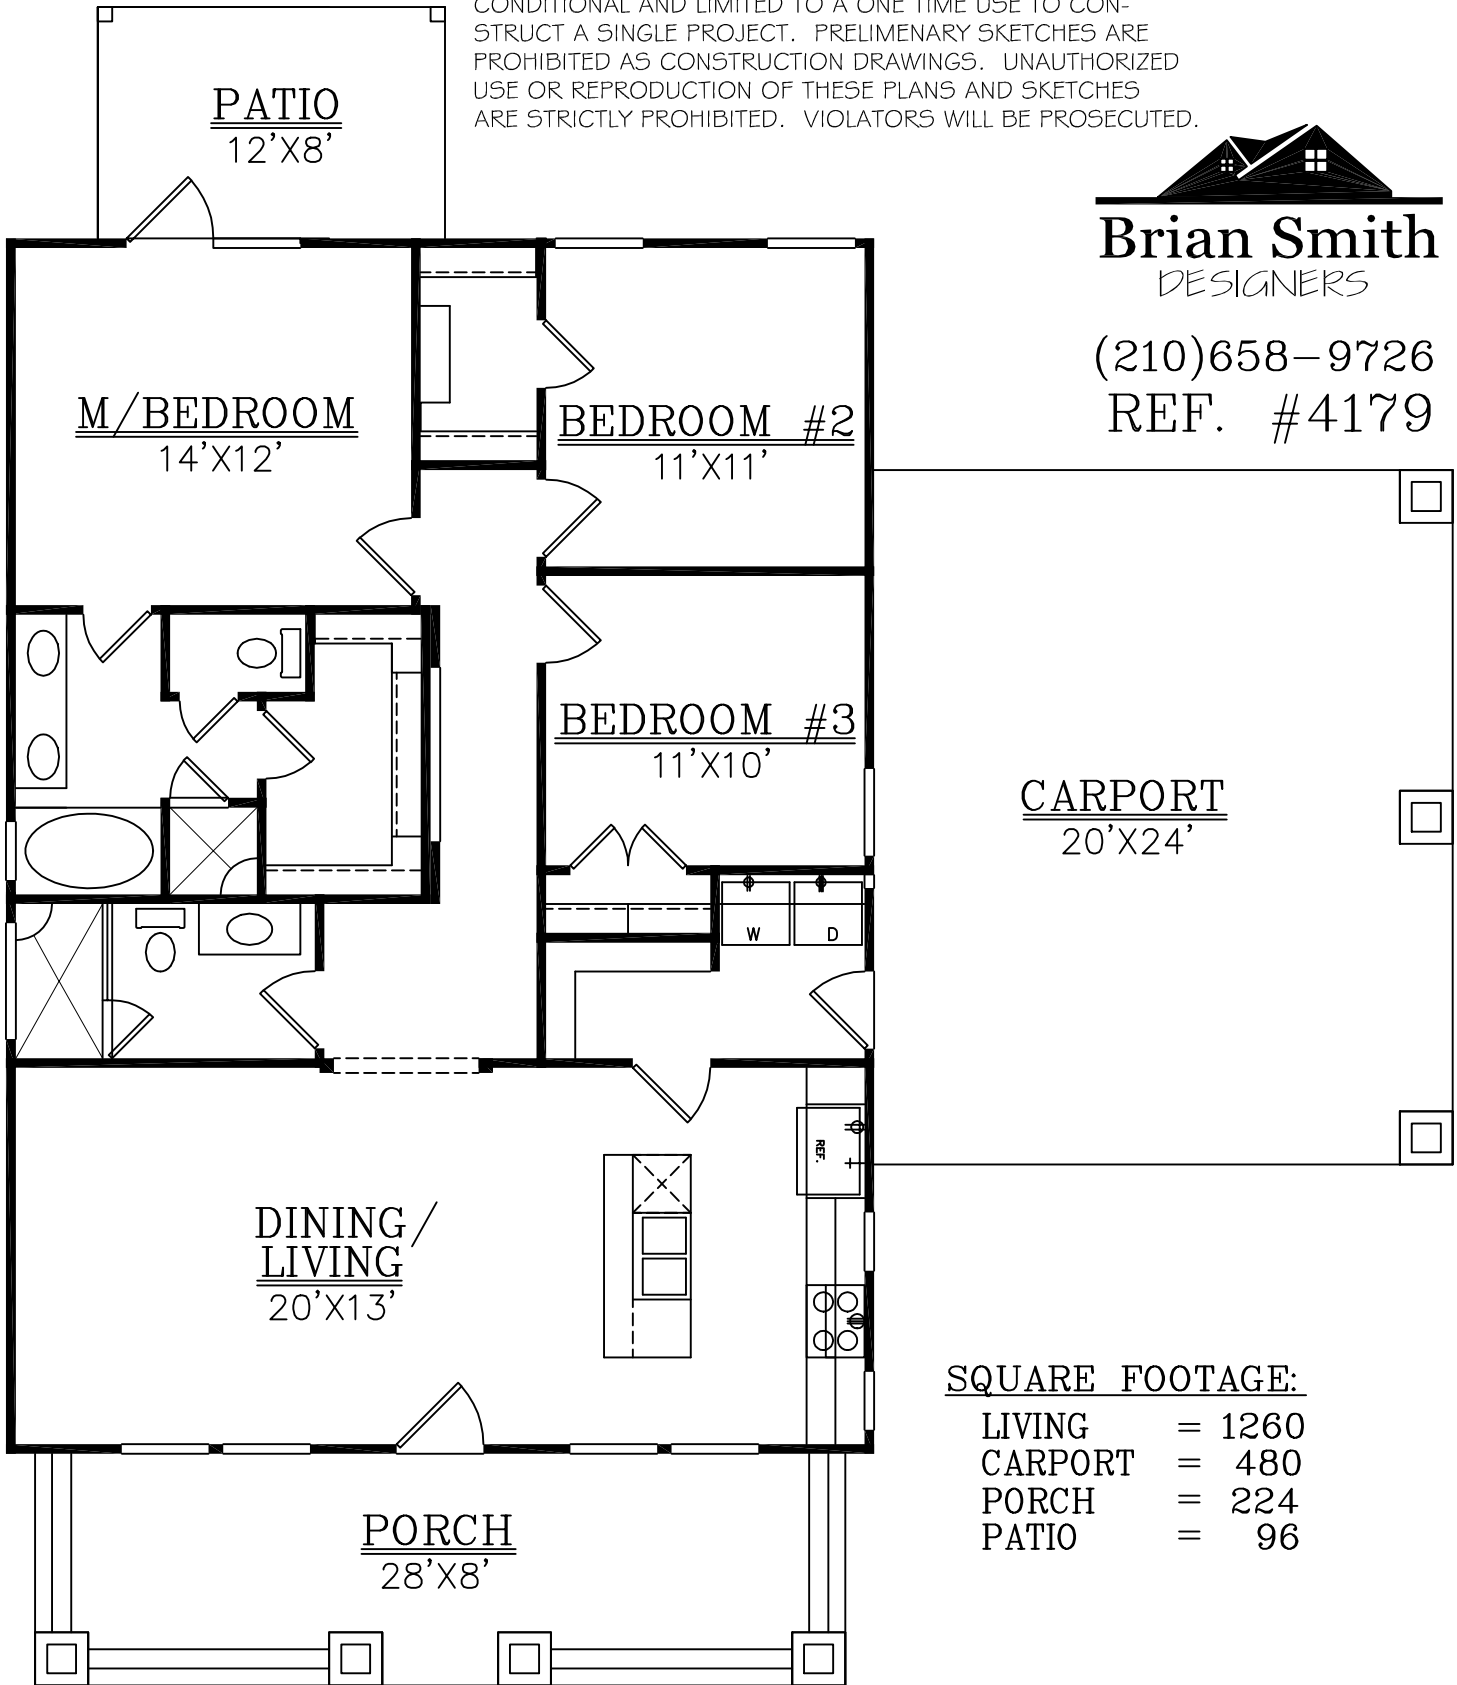

(210)658-9726
REF. #4179

SQUARE FOOTAGE:

| | | |
|---------|---|------|
| LIVING | = | 1260 |
| CARPORT | = | 480 |
| PORCH | = | 224 |
| PATIO | = | 96 |