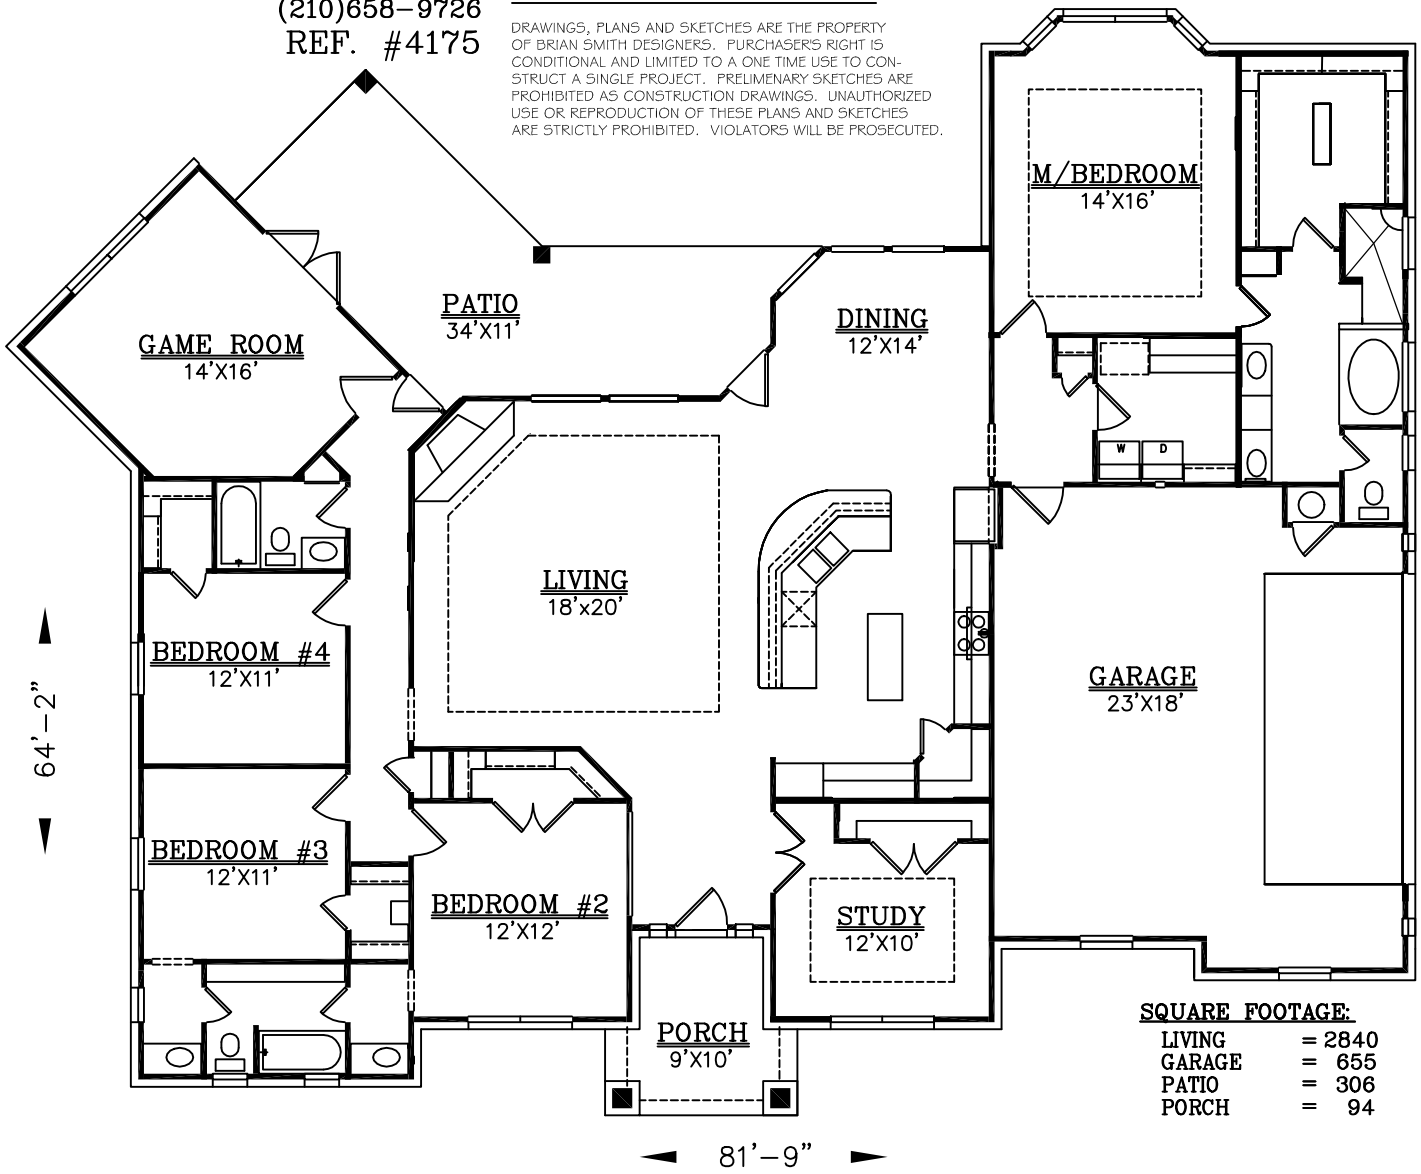

**SQUARE FOOTAGE:**

LIVING	=	2840
GARAGE	=	655
PATIO	=	306
PORCH	=	94

DRAWINGS, PLANS AND SKETCHES ARE THE PROPERTY OF BRIAN SMITH DESIGNERS. PURCHASER'S RIGHT IS CONDITIONAL AND LIMITED TO A ONE TIME USE TO CONSTRUCT A SINGLE PROJECT. PRELIMINARY SKETCHES ARE PROHIBITED AS CONSTRUCTION DRAWINGS. UNAUTHORIZED USE OR REPRODUCTION OF THESE PLANS AND SKETCHES ARE STRICTLY PROHIBITED. VIOLATORS WILL BE PROSECUTED.