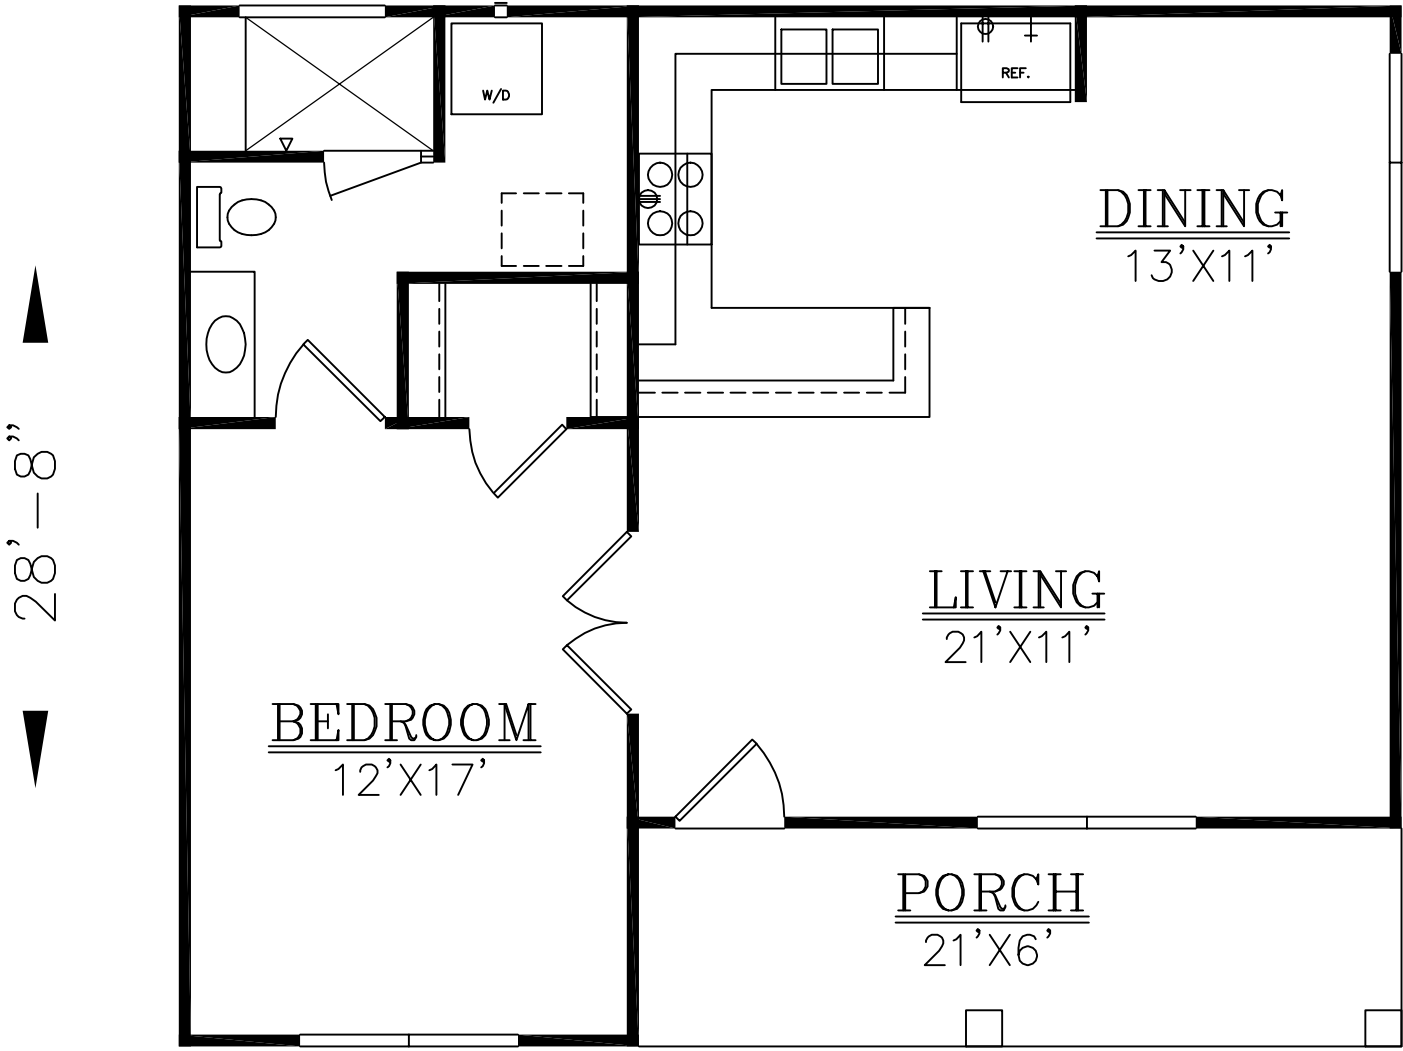

33'-8"

SQUARE FOOTAGE:

LIVING	=	839
PORCH	=	126