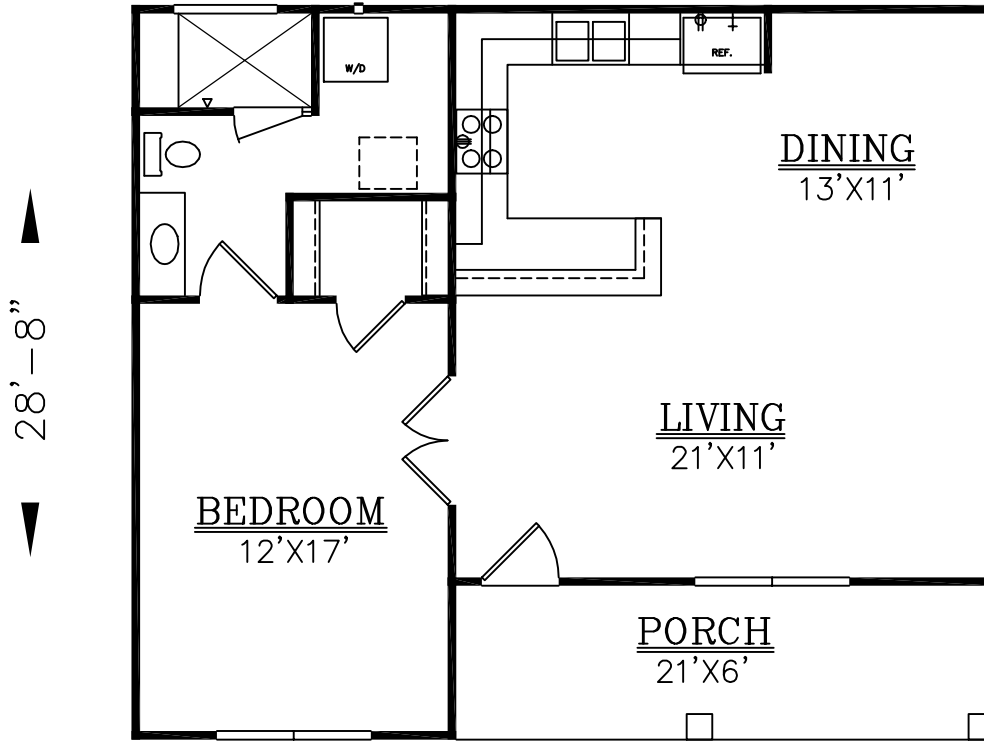

33'-8"

SQUARE FOOTAGE:
LIVING = 839
PORCH = 126

DRAWINGS, PLANS AND SKETCHES ARE THE PROPERTY OF BRIAN SMITH DESIGNERS. PURCHASER'S RIGHT IS CONDITIONAL AND LIMITED TO A ONE TIME USE TO CONSTRUCT A SINGLE PROJECT. PRELIMINARY SKETCHES ARE PROHIBITED AS CONSTRUCTION DRAWINGS. UNAUTHORIZED USE OR REPRODUCTION OF THESE PLANS AND SKETCHES ARE STRICTLY PROHIBITED. VIOLATORS WILL BE PROSECUTED.