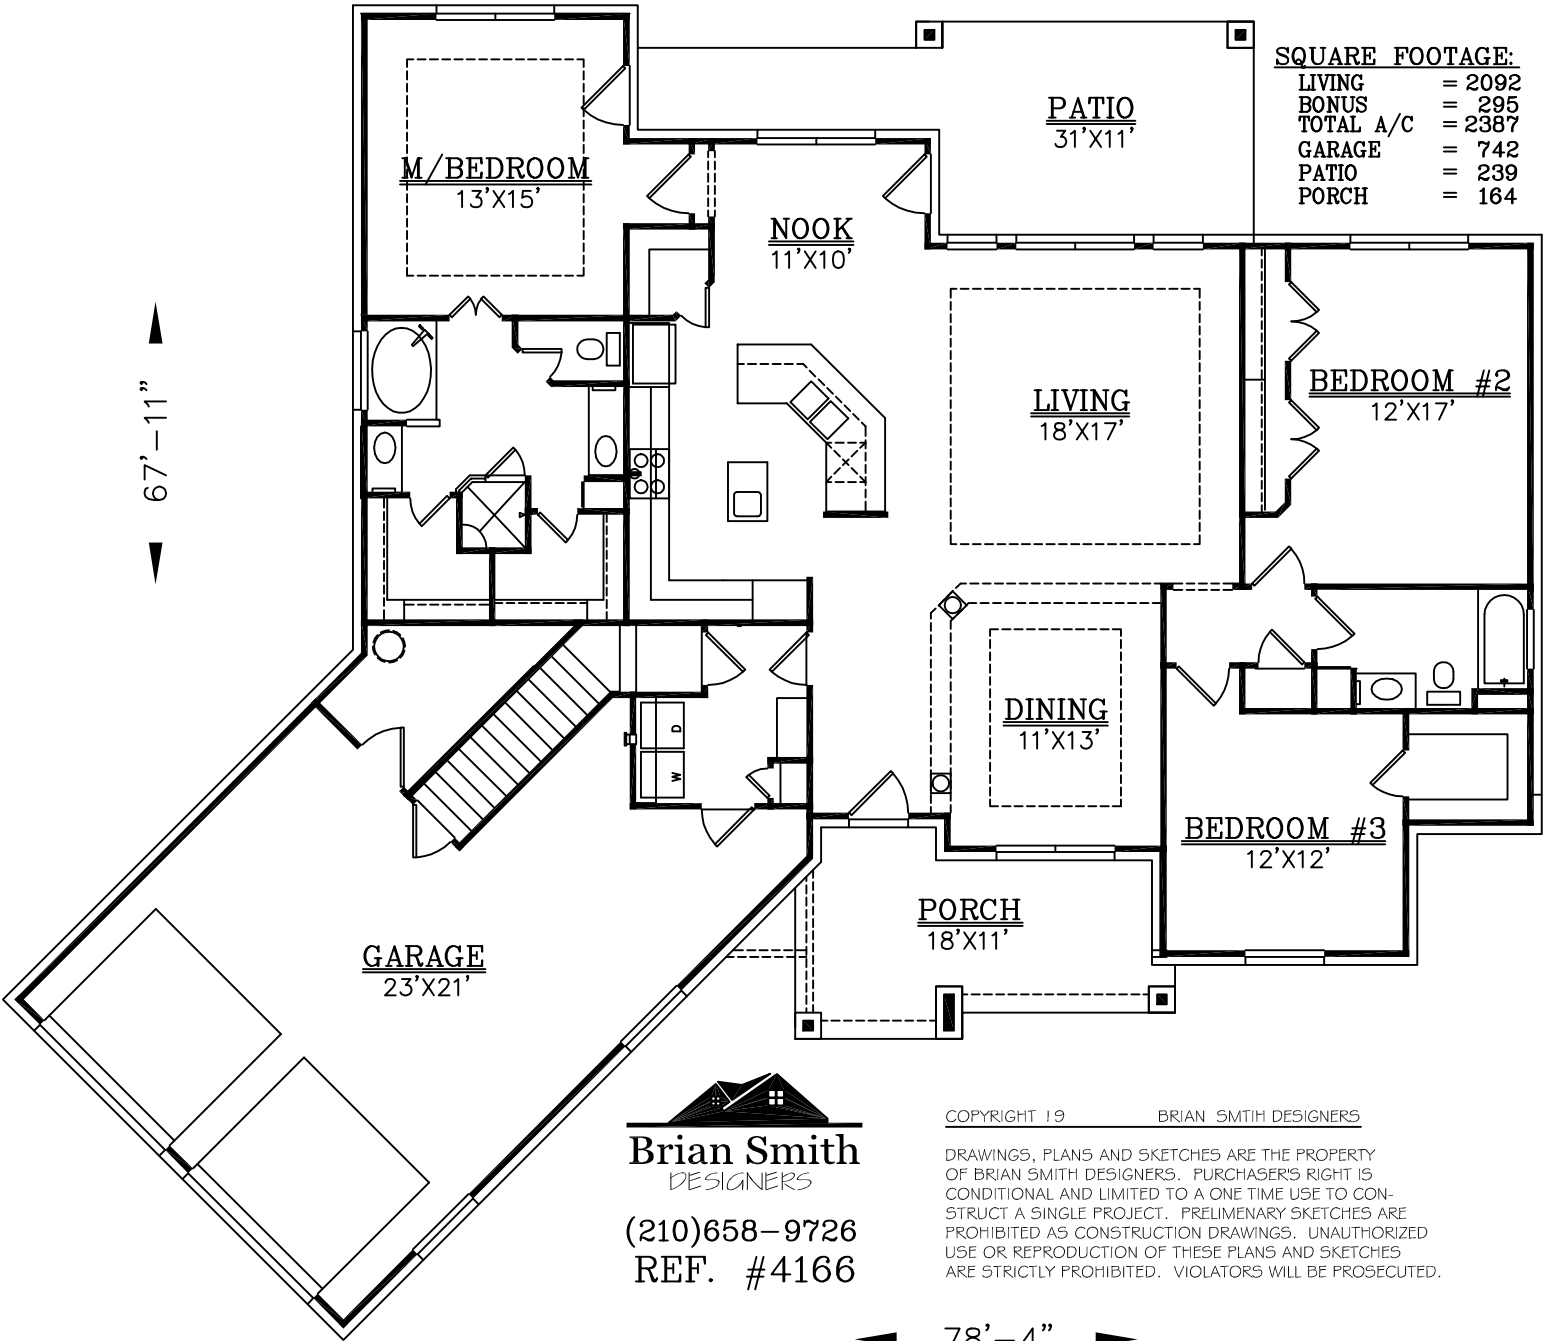

67'-11"

SQUARE FOOTAGE:

LIVING	= 2092
BONUS	= 295
TOTAL A/C	= 2387
GARAGE	= 742
PATIO	= 239
PORCH	= 164

Brian Smith
DESIGNERS

(210)658-9726
REF. #4166

COPYRIGHT 19 _____ BRIAN SMITH DESIGNERS

DRAWINGS, PLANS AND SKETCHES ARE THE PROPERTY OF BRIAN SMITH DESIGNERS. PURCHASER'S RIGHT IS CONDITIONAL AND LIMITED TO A ONE TIME USE TO CONSTRUCT A SINGLE PROJECT. PRELIMINARY SKETCHES ARE PROHIBITED AS CONSTRUCTION DRAWINGS. UNAUTHORIZED USE OR REPRODUCTION OF THESE PLANS AND SKETCHES ARE STRICTLY PROHIBITED. VIOLATORS WILL BE PROSECUTED.

78'-4"