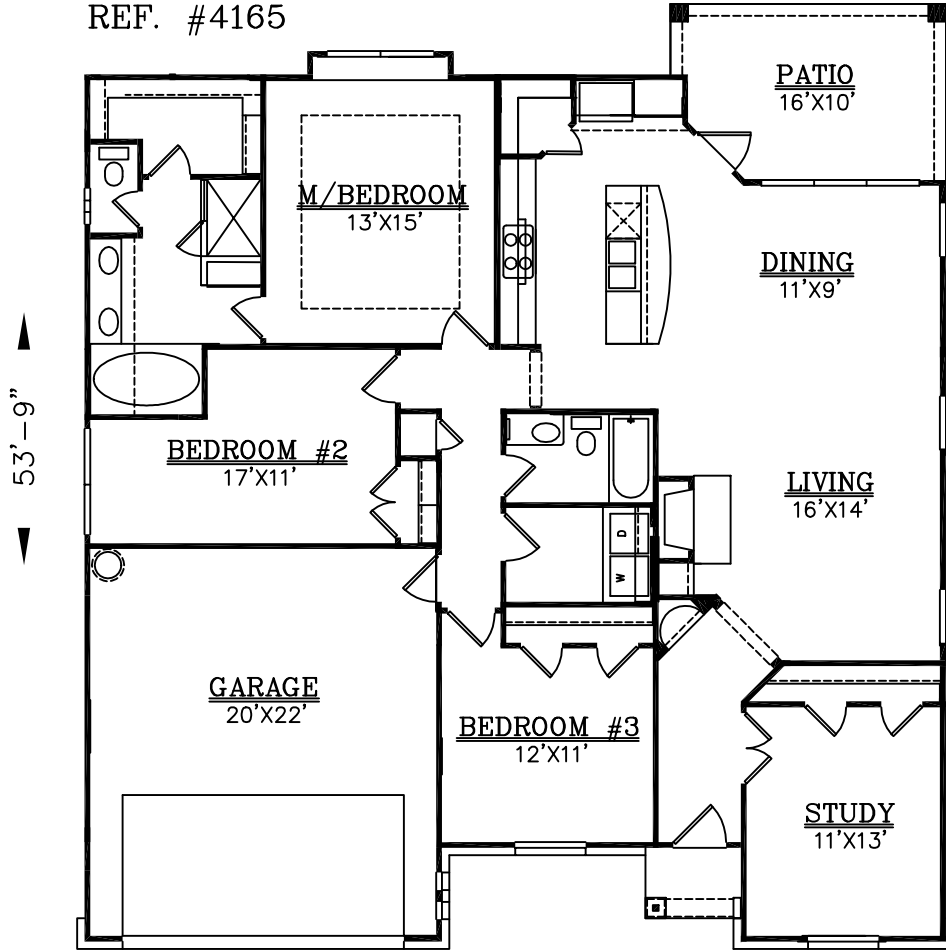

◀ 49'-10" ▶

SQUARE FOOTAGE:

LIVING	=	1818
GARAGE	=	460
PATIO	=	145
PORCH	=	22

DRAWINGS, PLANS AND SKETCHES ARE THE PROPERTY OF BRIAN SMITH DESIGNERS. PURCHASER'S RIGHT IS CONDITIONAL AND LIMITED TO A ONE TIME USE TO CONSTRUCT A SINGLE PROJECT. PRELIMINARY SKETCHES ARE PROHIBITED AS CONSTRUCTION DRAWINGS. UNAUTHORIZED USE OR REPRODUCTION OF THESE PLANS AND SKETCHES ARE STRICTLY PROHIBITED. VIOLATORS WILL BE PROSECUTED.