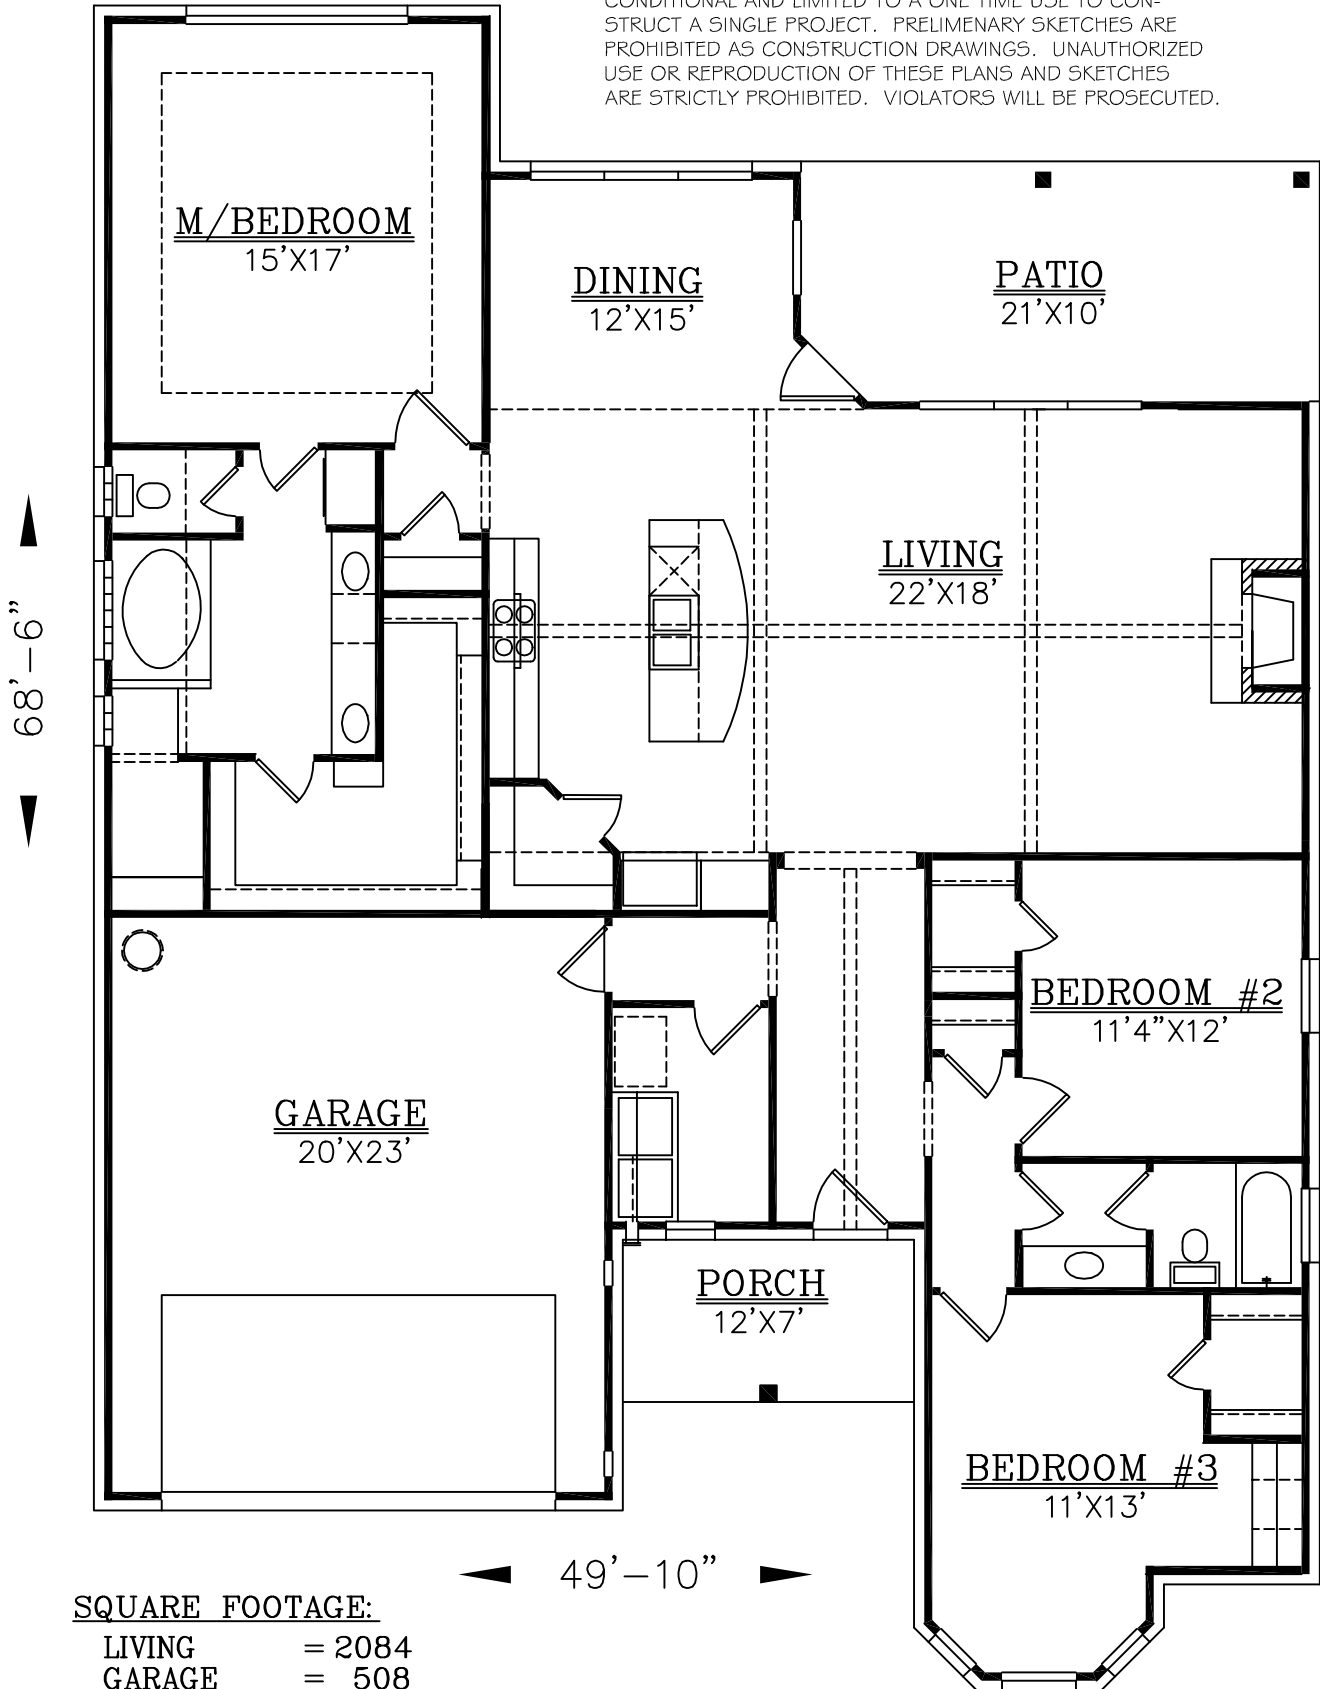

SQUARE FOOTAGE:

LIVING	=	2084
GARAGE	=	508
PATIO	=	202
PORCH	=	78