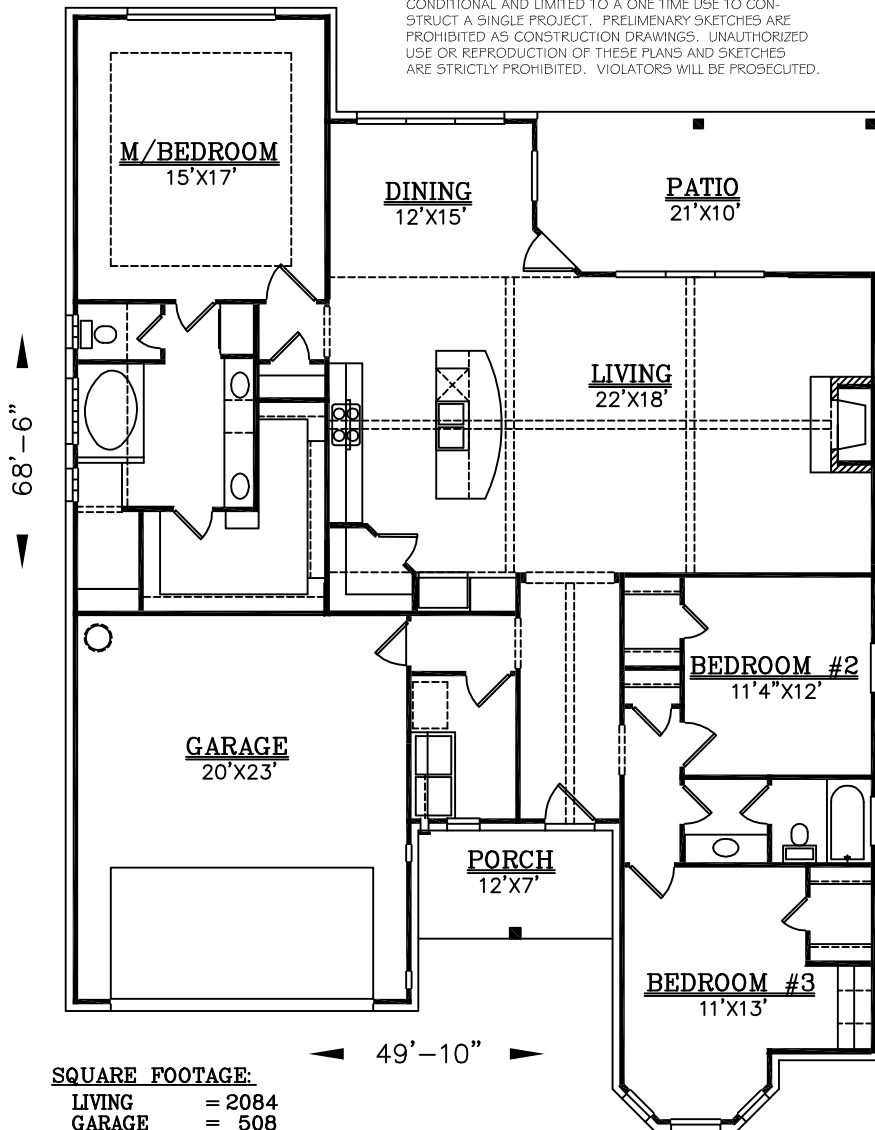

SQUARE FOOTAGE:

LIVING	=	2084
GARAGE	=	508
PATIO	=	202
PORCH	=	78

DRAWINGS, PLANS AND SKETCHES ARE THE PROPERTY OF BRIAN SMITH DESIGNERS. PURCHASER'S RIGHT IS CONDITIONAL AND LIMITED TO A ONE TIME USE TO CONSTRUCT A SINGLE PROJECT. PRELIMINARY SKETCHES ARE PROHIBITED AS CONSTRUCTION DRAWINGS. UNAUTHORIZED USE OR REPRODUCTION OF THESE PLANS AND SKETCHES ARE STRICTLY PROHIBITED. VIOLATORS WILL BE PROSECUTED.