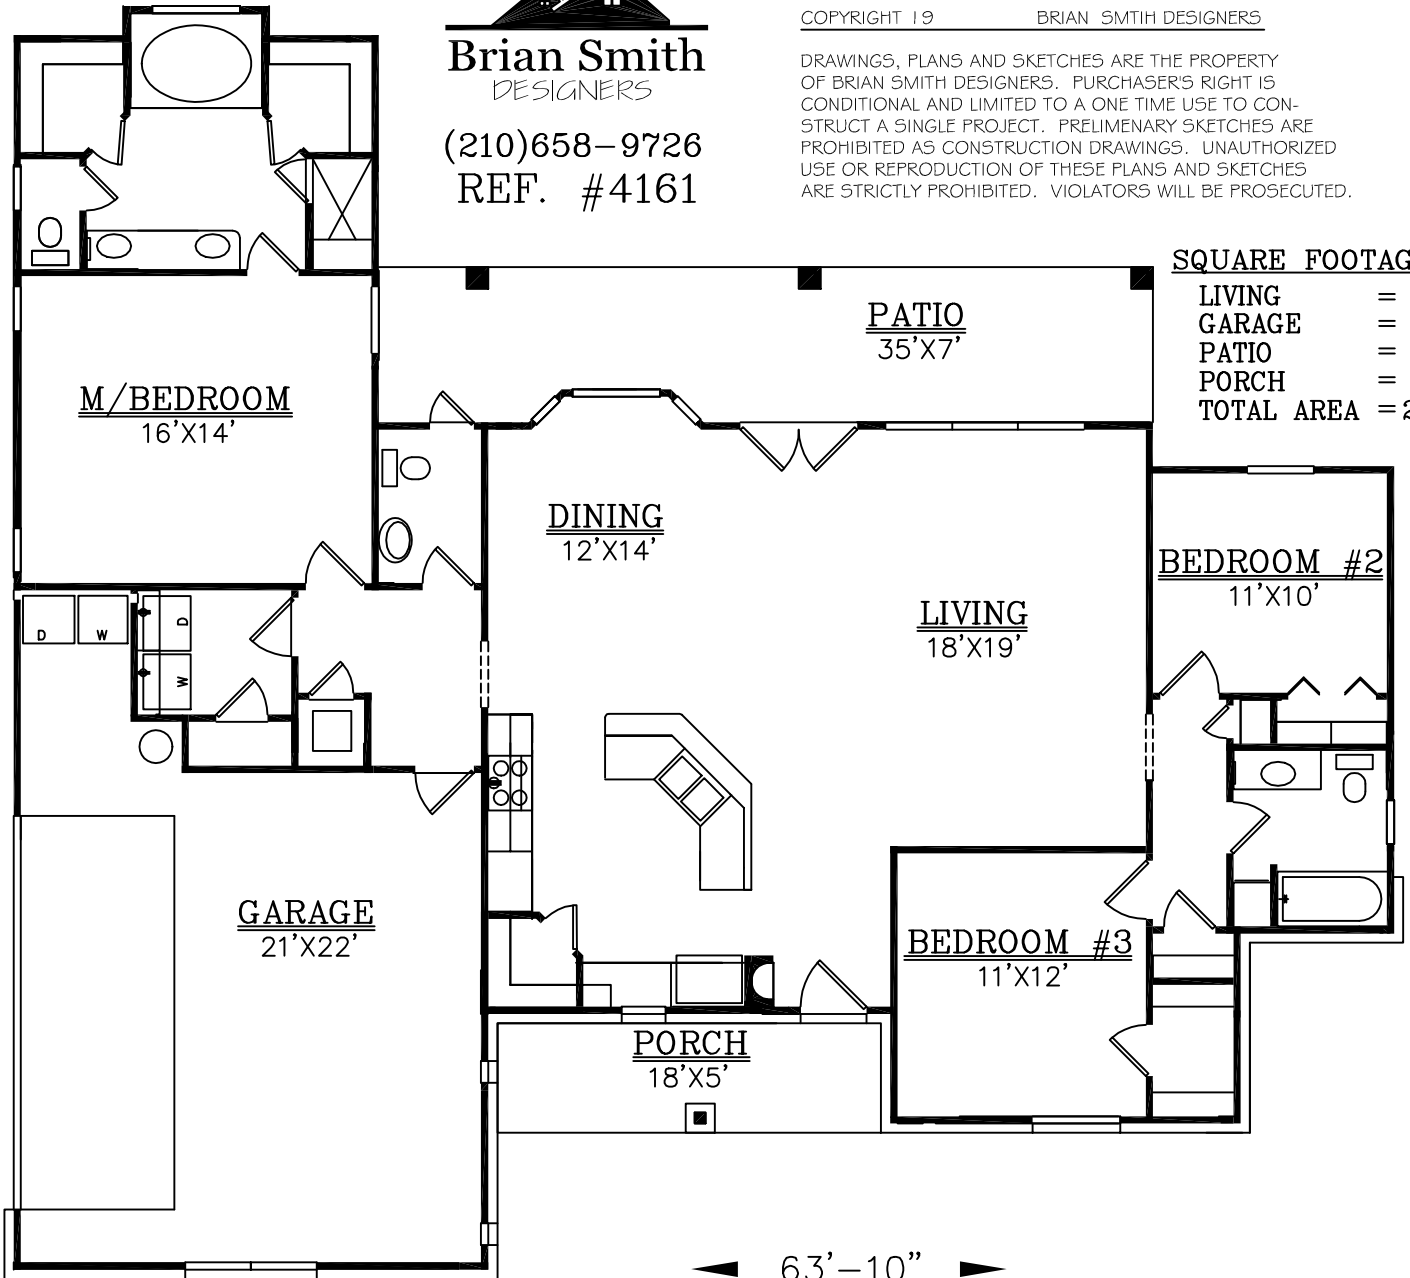

SQUARE FOOTAGE:

LIVING	=	1786
GARAGE	=	552
PATIO	=	240
PORCH	=	87
TOTAL AREA	=	2663

58'-1"

63'-10"