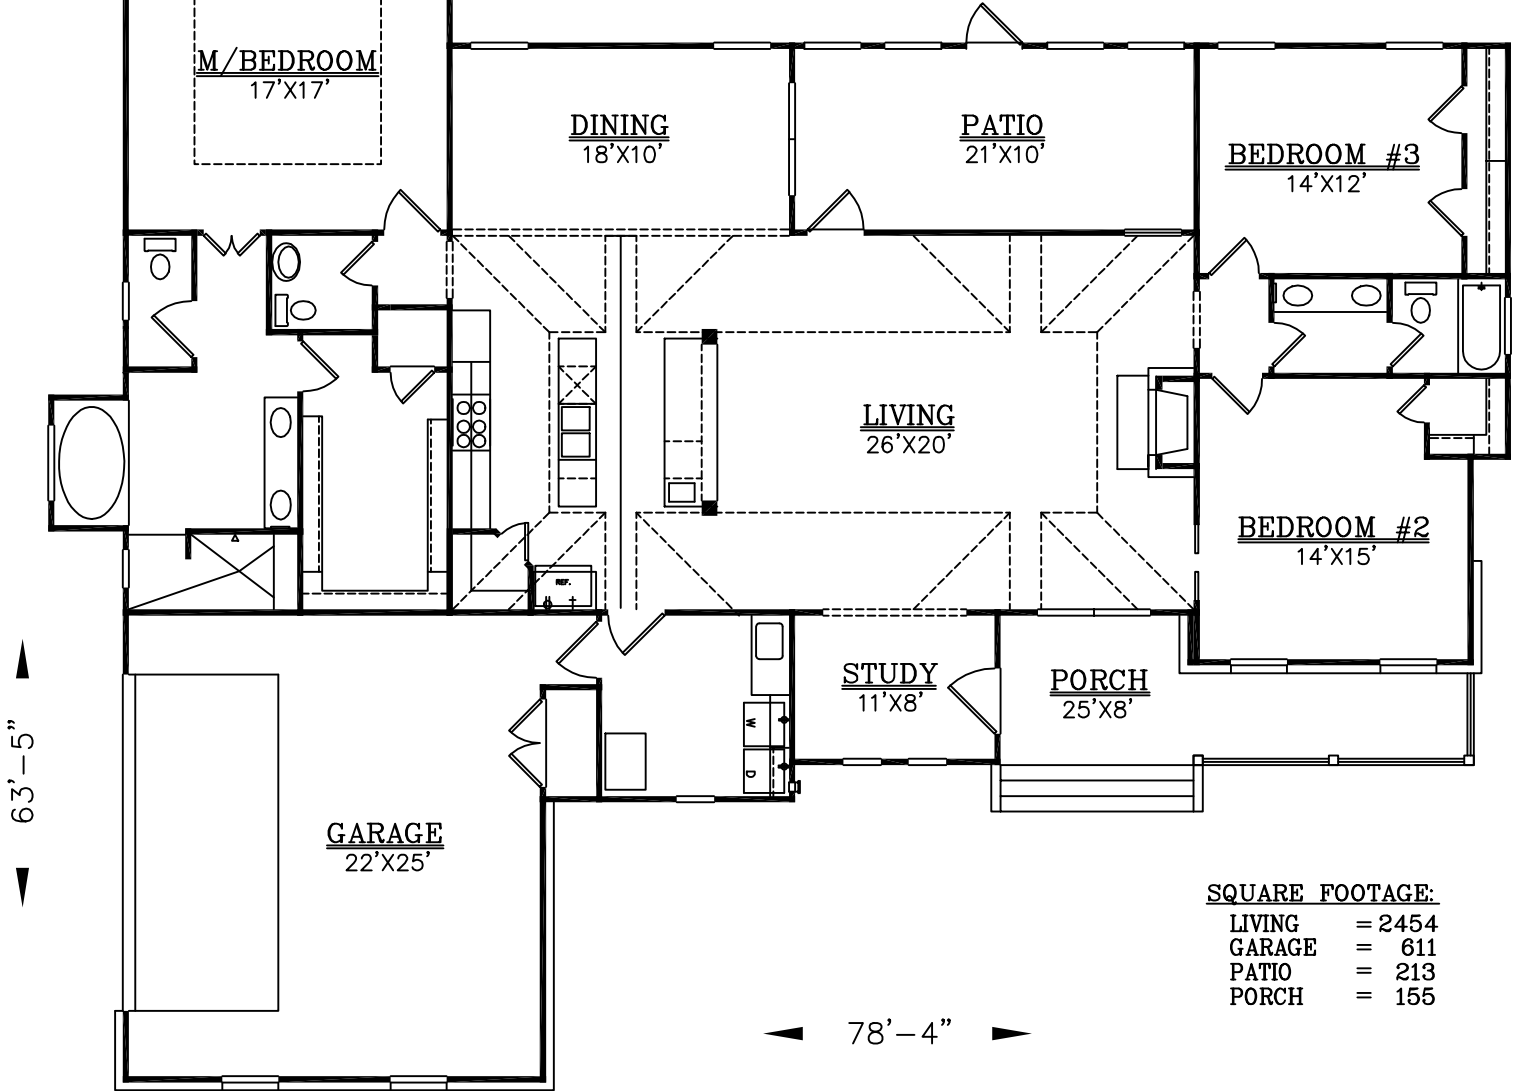

SQUARE FOOTAGE:

LIVING	= 2454
GARAGE	= 611
PATIO	= 213
PORCH	= 155

DRAWINGS, PLANS AND SKETCHES ARE THE PROPERTY OF BRIAN SMITH DESIGNERS. PURCHASER'S RIGHT IS CONDITIONAL AND LIMITED TO A ONE TIME USE TO CONSTRUCT A SINGLE PROJECT. PRELIMINARY SKETCHES ARE PROHIBITED AS CONSTRUCTION DRAWINGS. UNAUTHORIZED USE OR REPRODUCTION OF THESE PLANS AND SKETCHES ARE STRICTLY PROHIBITED. VIOLATORS WILL BE PROSECUTED.