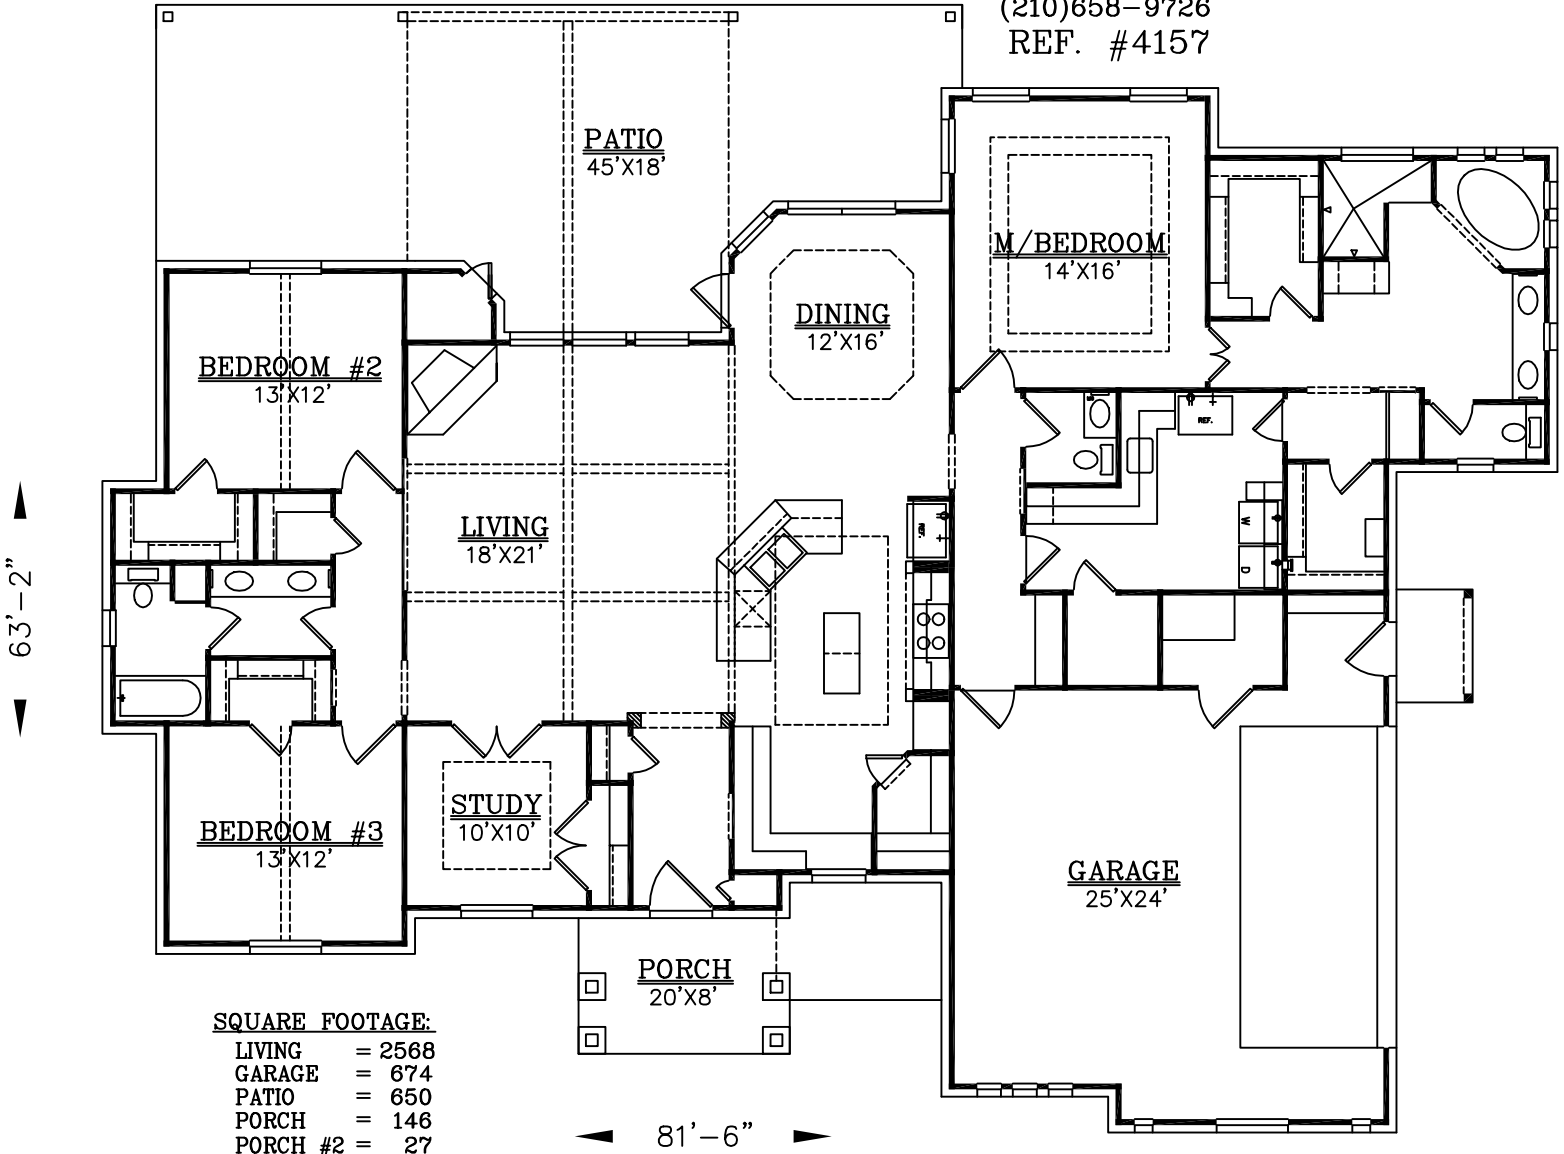

(210)658-9726
REF. #4157

SQUARE FOOTAGE:

| | | |
|----------|---|------|
| LIVING | = | 2568 |
| GARAGE | = | 674 |
| PATIO | = | 650 |
| PORCH | = | 146 |
| PORCH #2 | = | 27 |