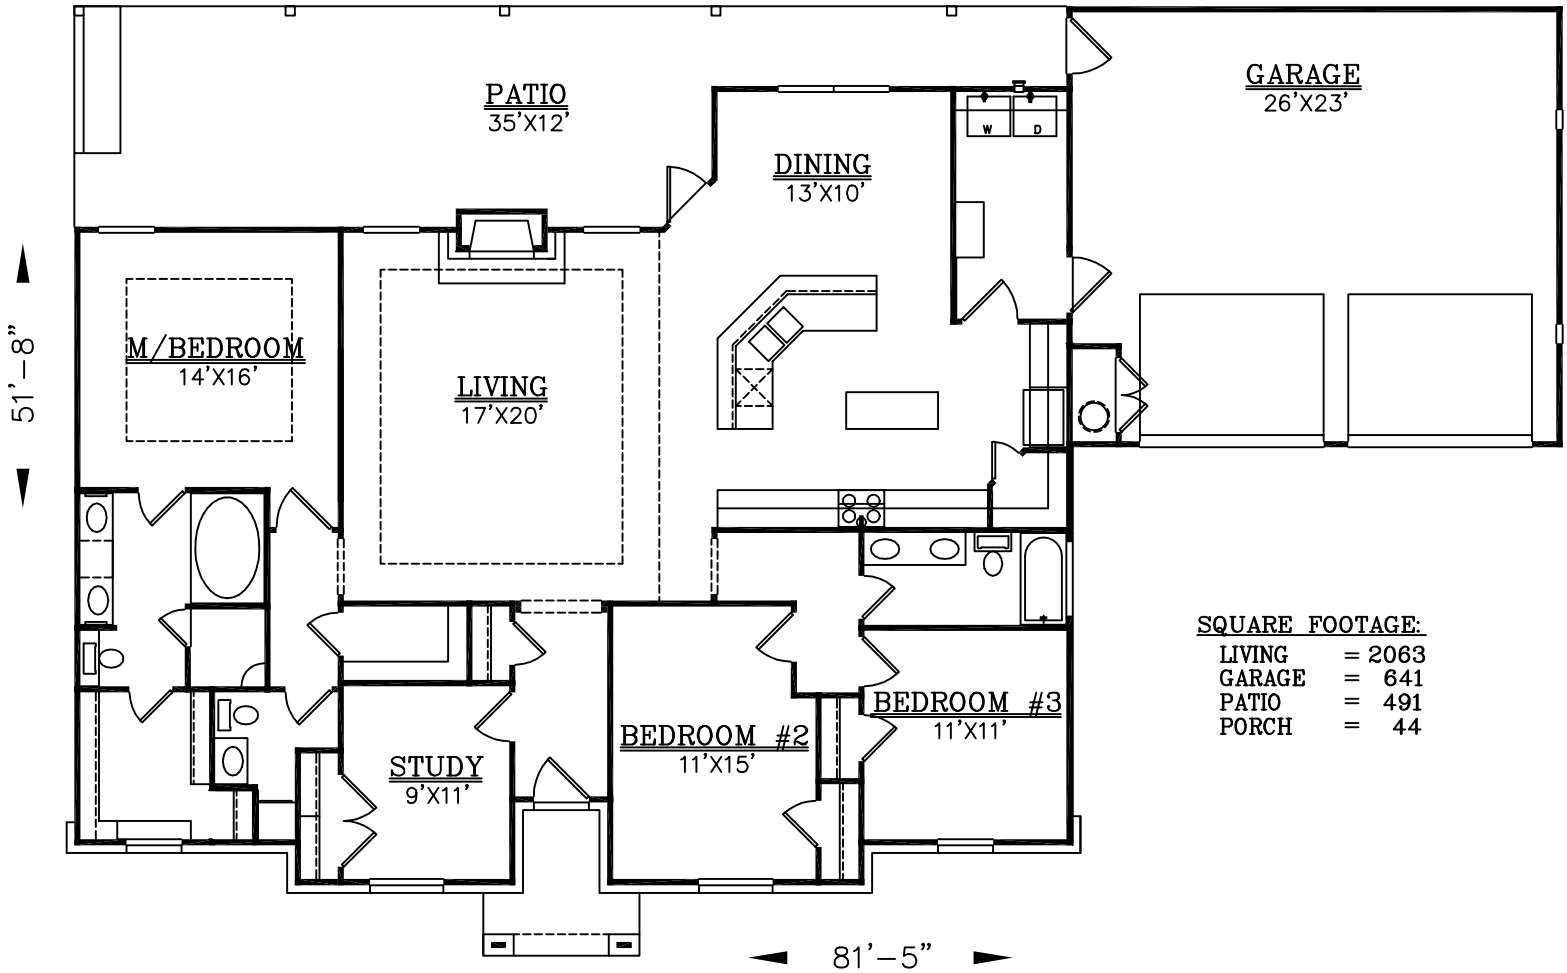

SQUARE FOOTAGE:

LIVING	=	2063
GARAGE	=	641
PATIO	=	491
PORCH	=	44