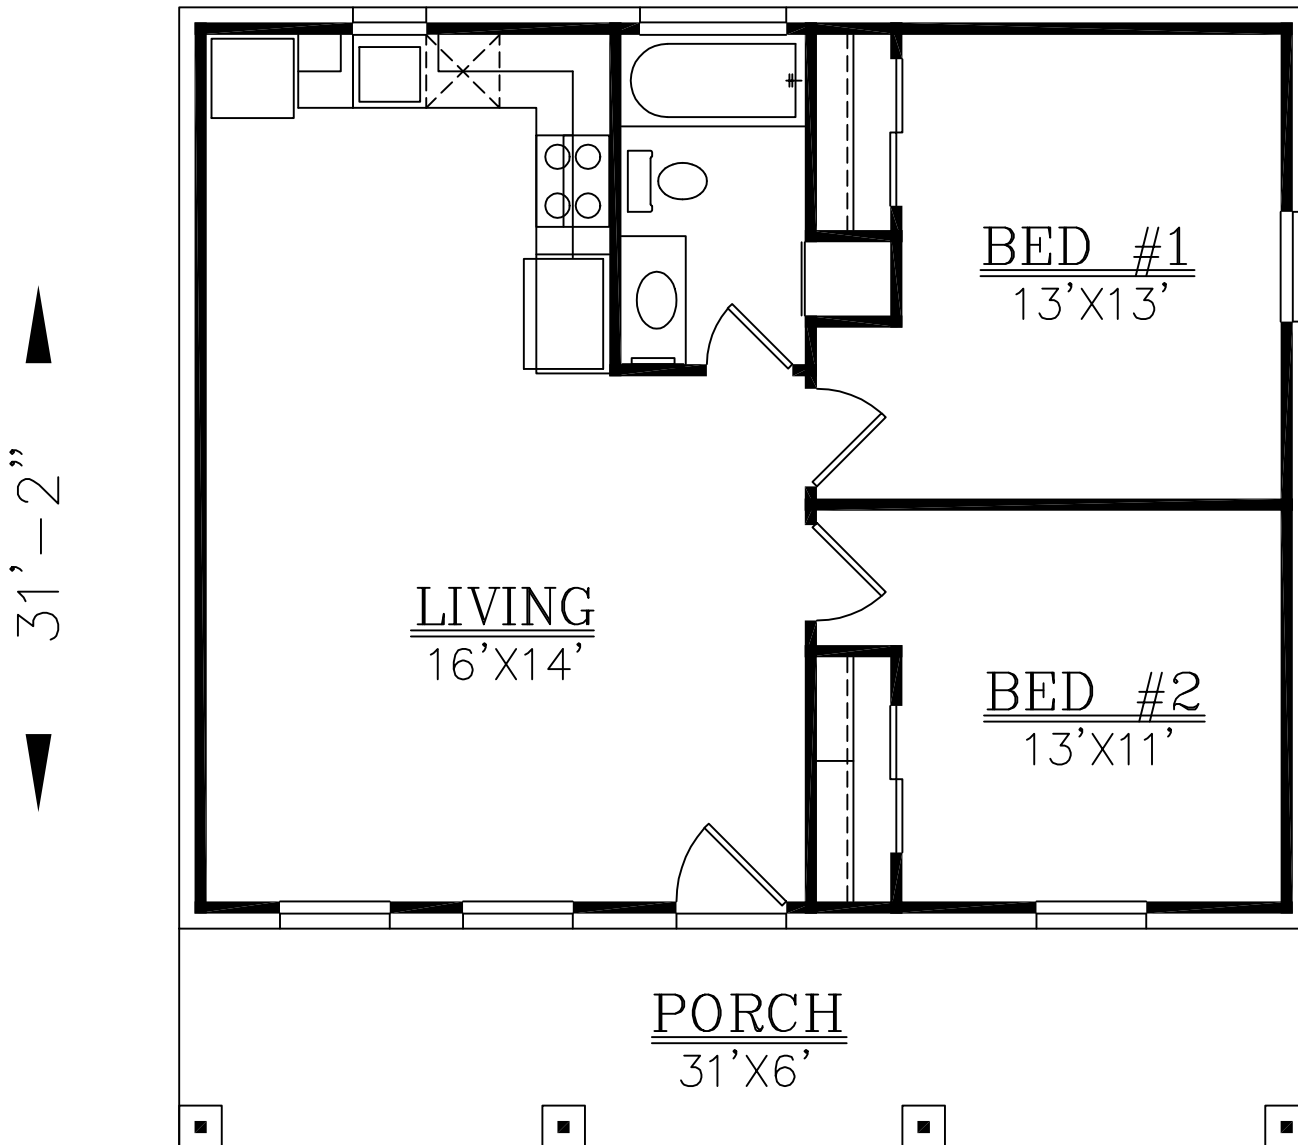

SQUARE FOOTAGE:

LIVING	=	776
PORCH	=	185

30'-10"