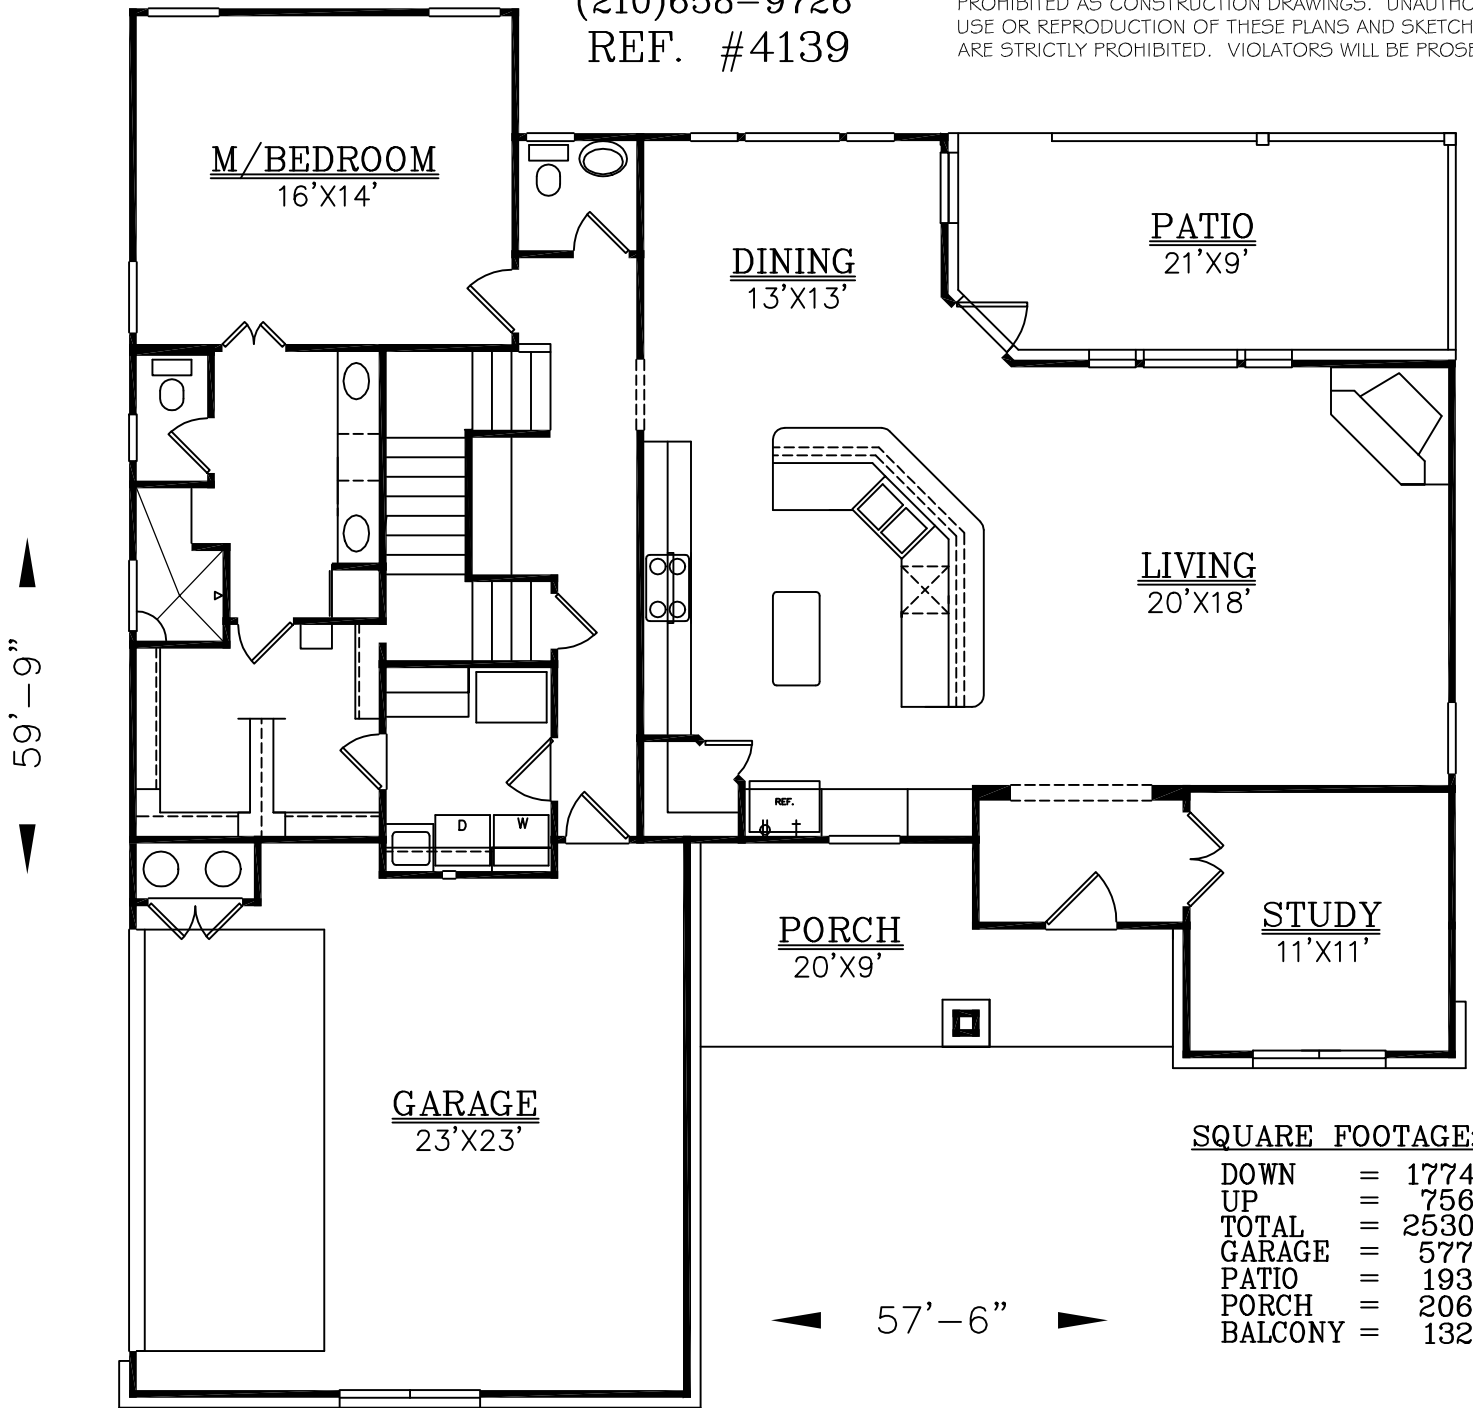

SQUARE FOOTAGE:

DOWN	=	1774
UP	=	756
TOTAL	=	2530
GARAGE	=	577
PATIO	=	193
PORCH	=	206
BALCONY	=	132