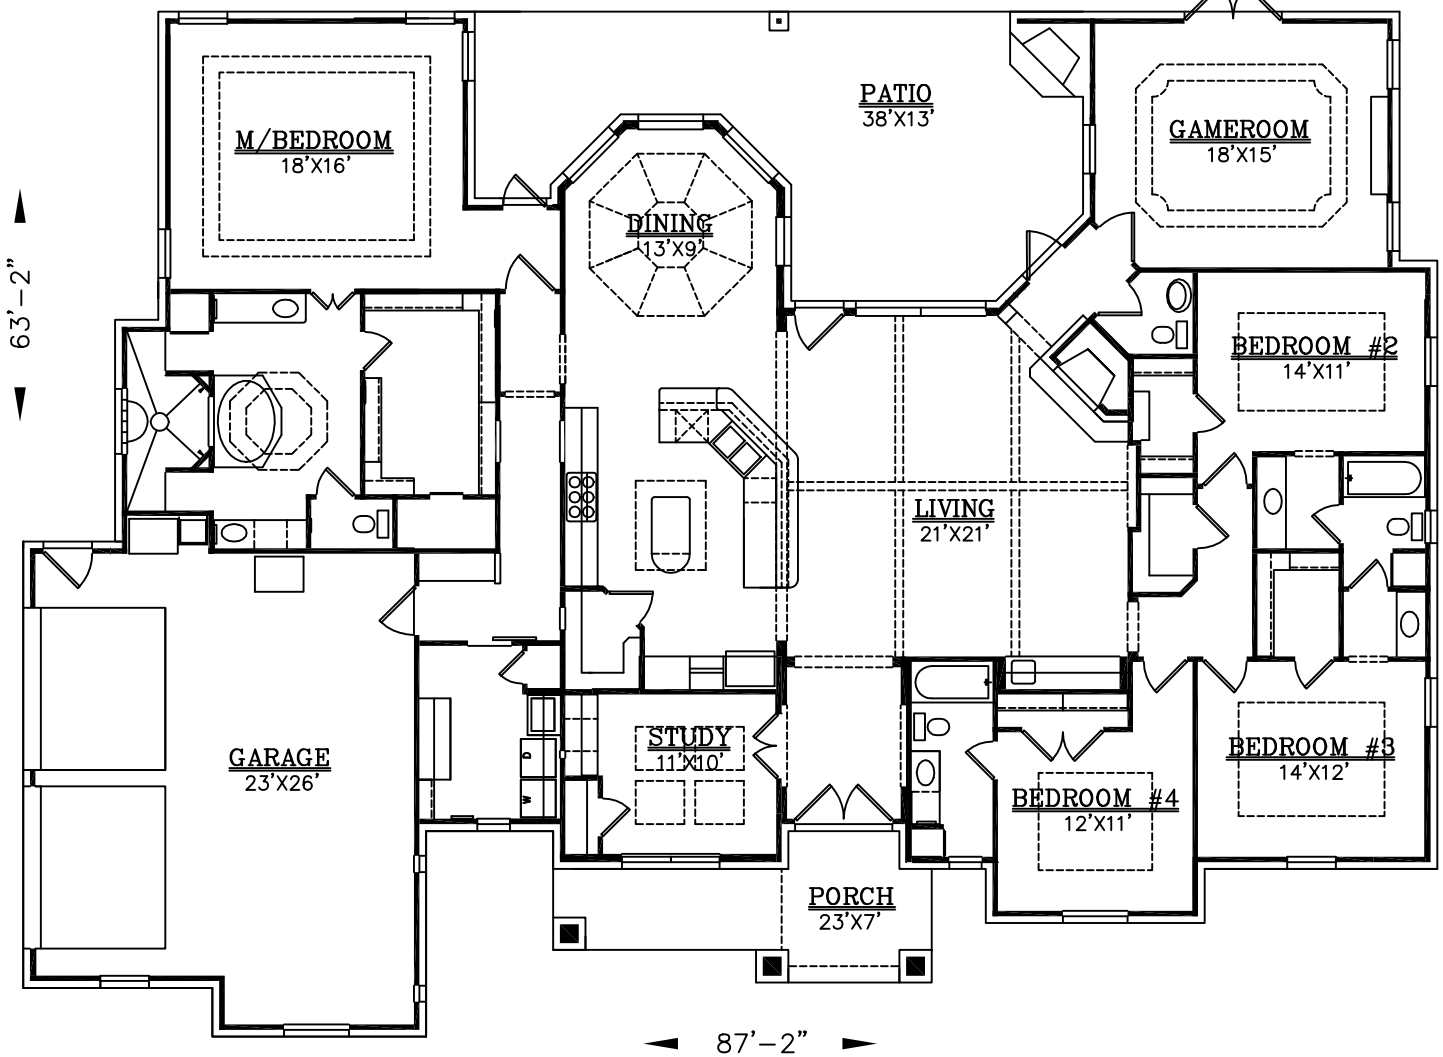

**SQUARE FOOTAGE:**

LIVING = 3384  
GARAGE = 709  
PATIO = 473  
PORCH = 154

DRAWINGS, PLANS AND SKETCHES ARE THE PROPERTY OF BRIAN SMITH DESIGNERS. PURCHASER'S RIGHT IS CONDITIONAL AND LIMITED TO A ONE TIME USE TO CONSTRUCT A SINGLE PROJECT. PRELIMINARY SKETCHES ARE PROHIBITED AS CONSTRUCTION DRAWINGS. UNAUTHORIZED USE OR REPRODUCTION OF THESE PLANS AND SKETCHES ARE STRICTLY PROHIBITED. VIOLATORS WILL BE PROSECUTED.