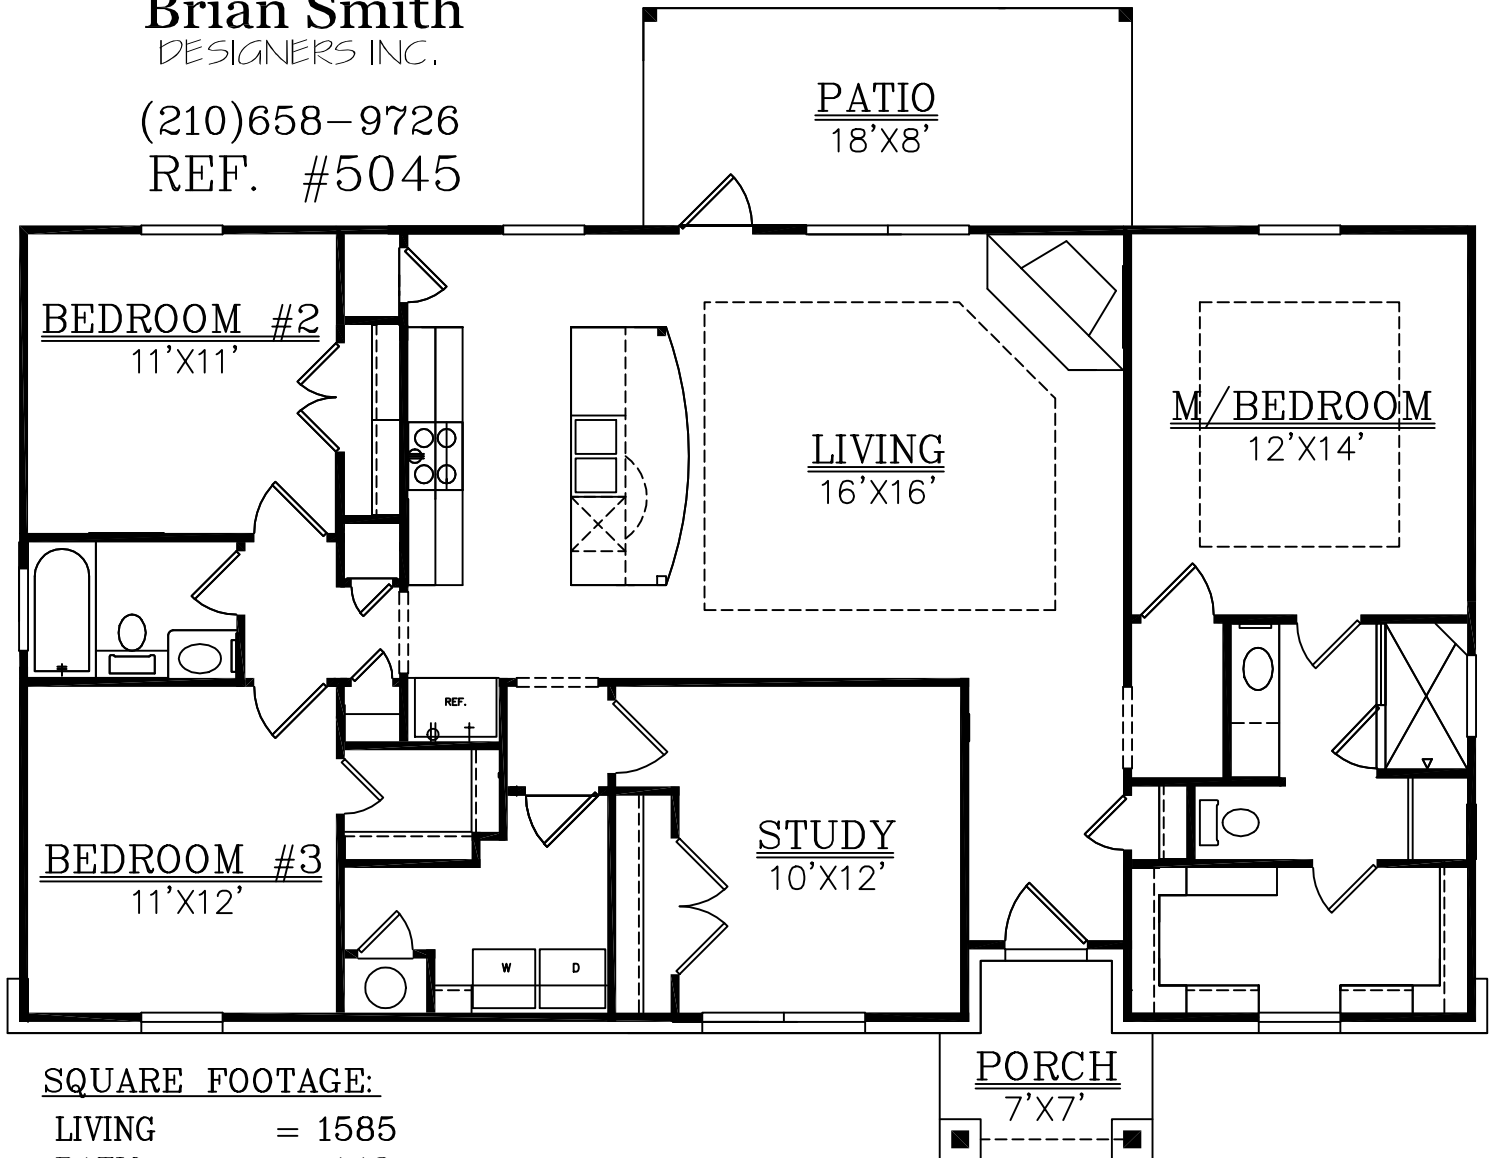

(210)658-9726  
REF. #5045

SQUARE FOOTAGE:

LIVING	=	1585
PATIO	=	142
PORCH	=	49

◀ 54'-6" ▶