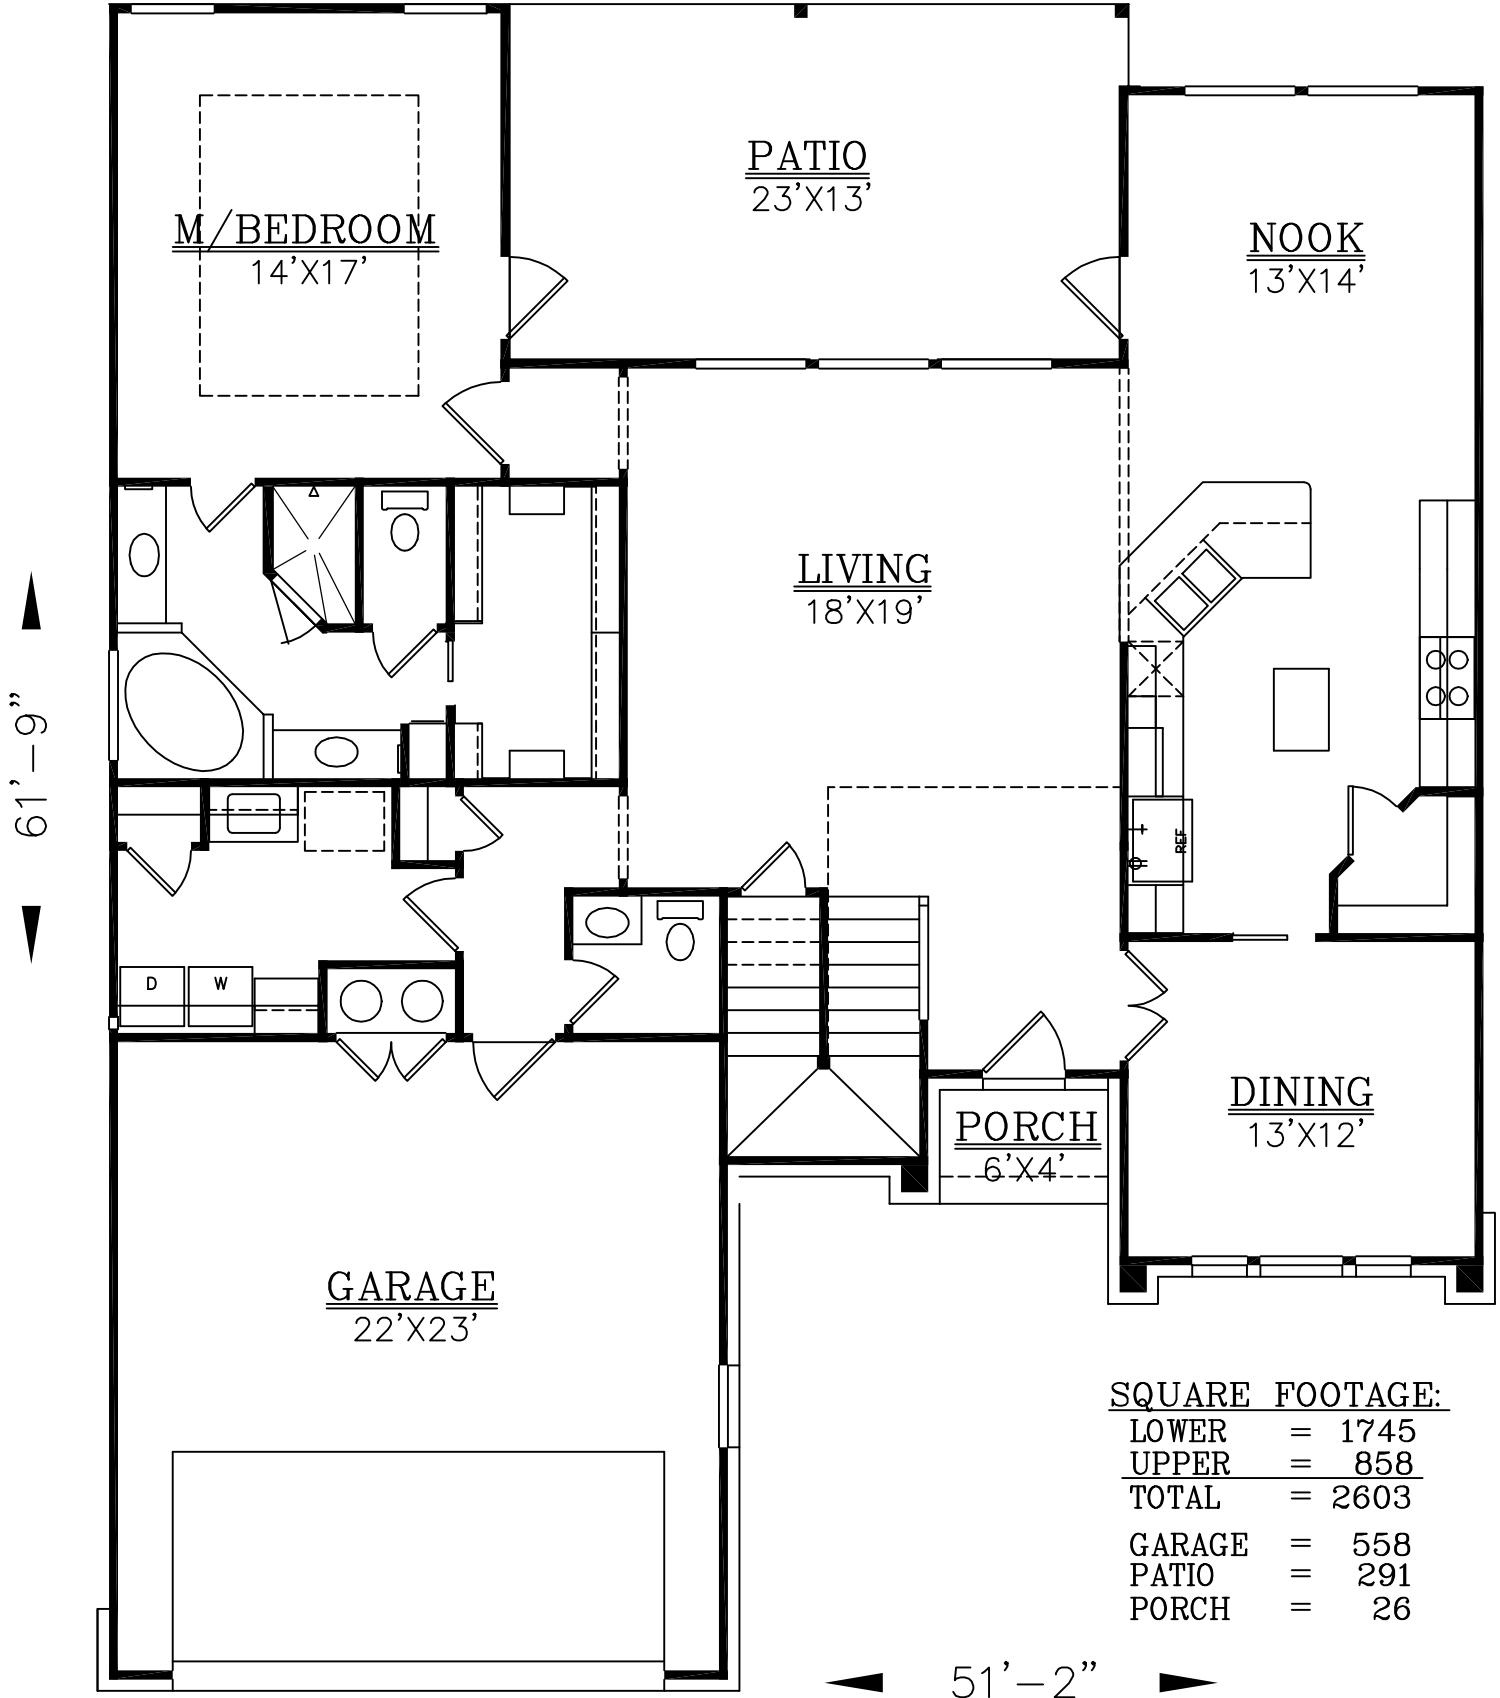

SQUARE FOOTAGE:

LOWER	=	1745
UPPER	=	858
TOTAL	=	2603
GARAGE	=	558
PATIO	=	291
PORCH	=	26