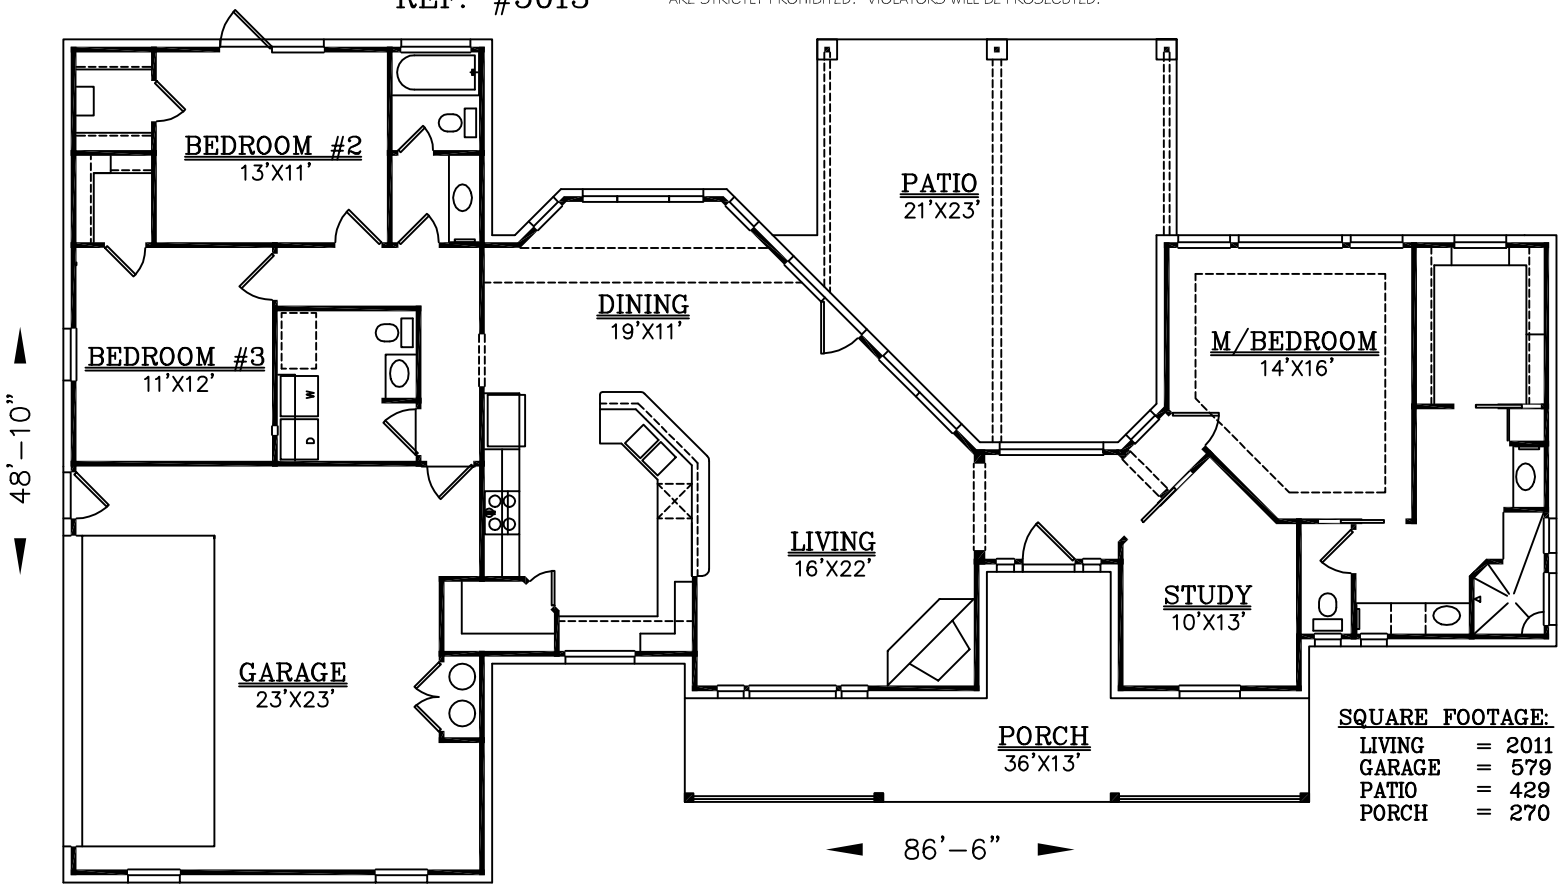

SQUARE FOOTAGE:

LIVING	=	2011
GARAGE	=	579
PATIO	=	429
PORCH	=	270