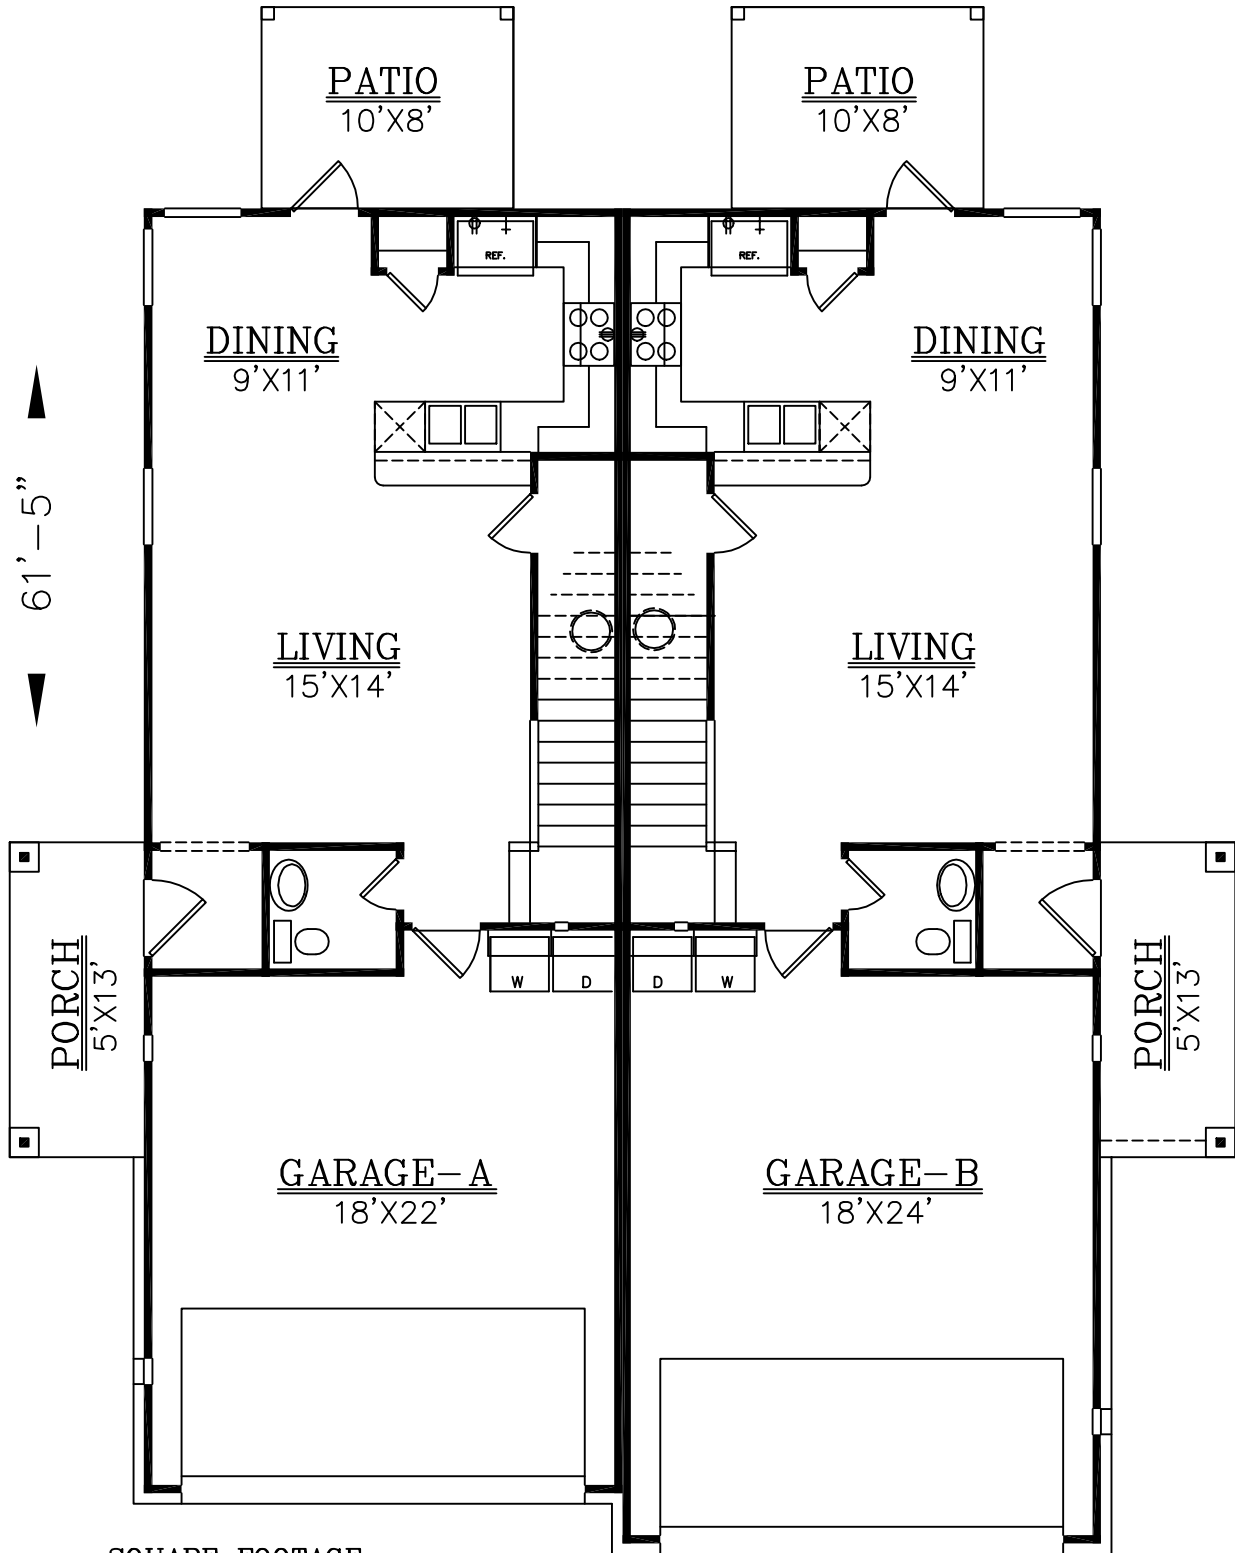

SQUARE FOOTAGE:

DUBLEX A		DUBLEX B	
UPPER	= 564	UPPER	= 564
LOWER	= 716	LOWER	= 716
TOTAL	= 1280	TOTAL	= 1280
GARAGE	= 419	GARAGE	= 459
PATIO	= 80	PATIO	= 80
PORCH	= 67	PORCH	= 67

48'-8"