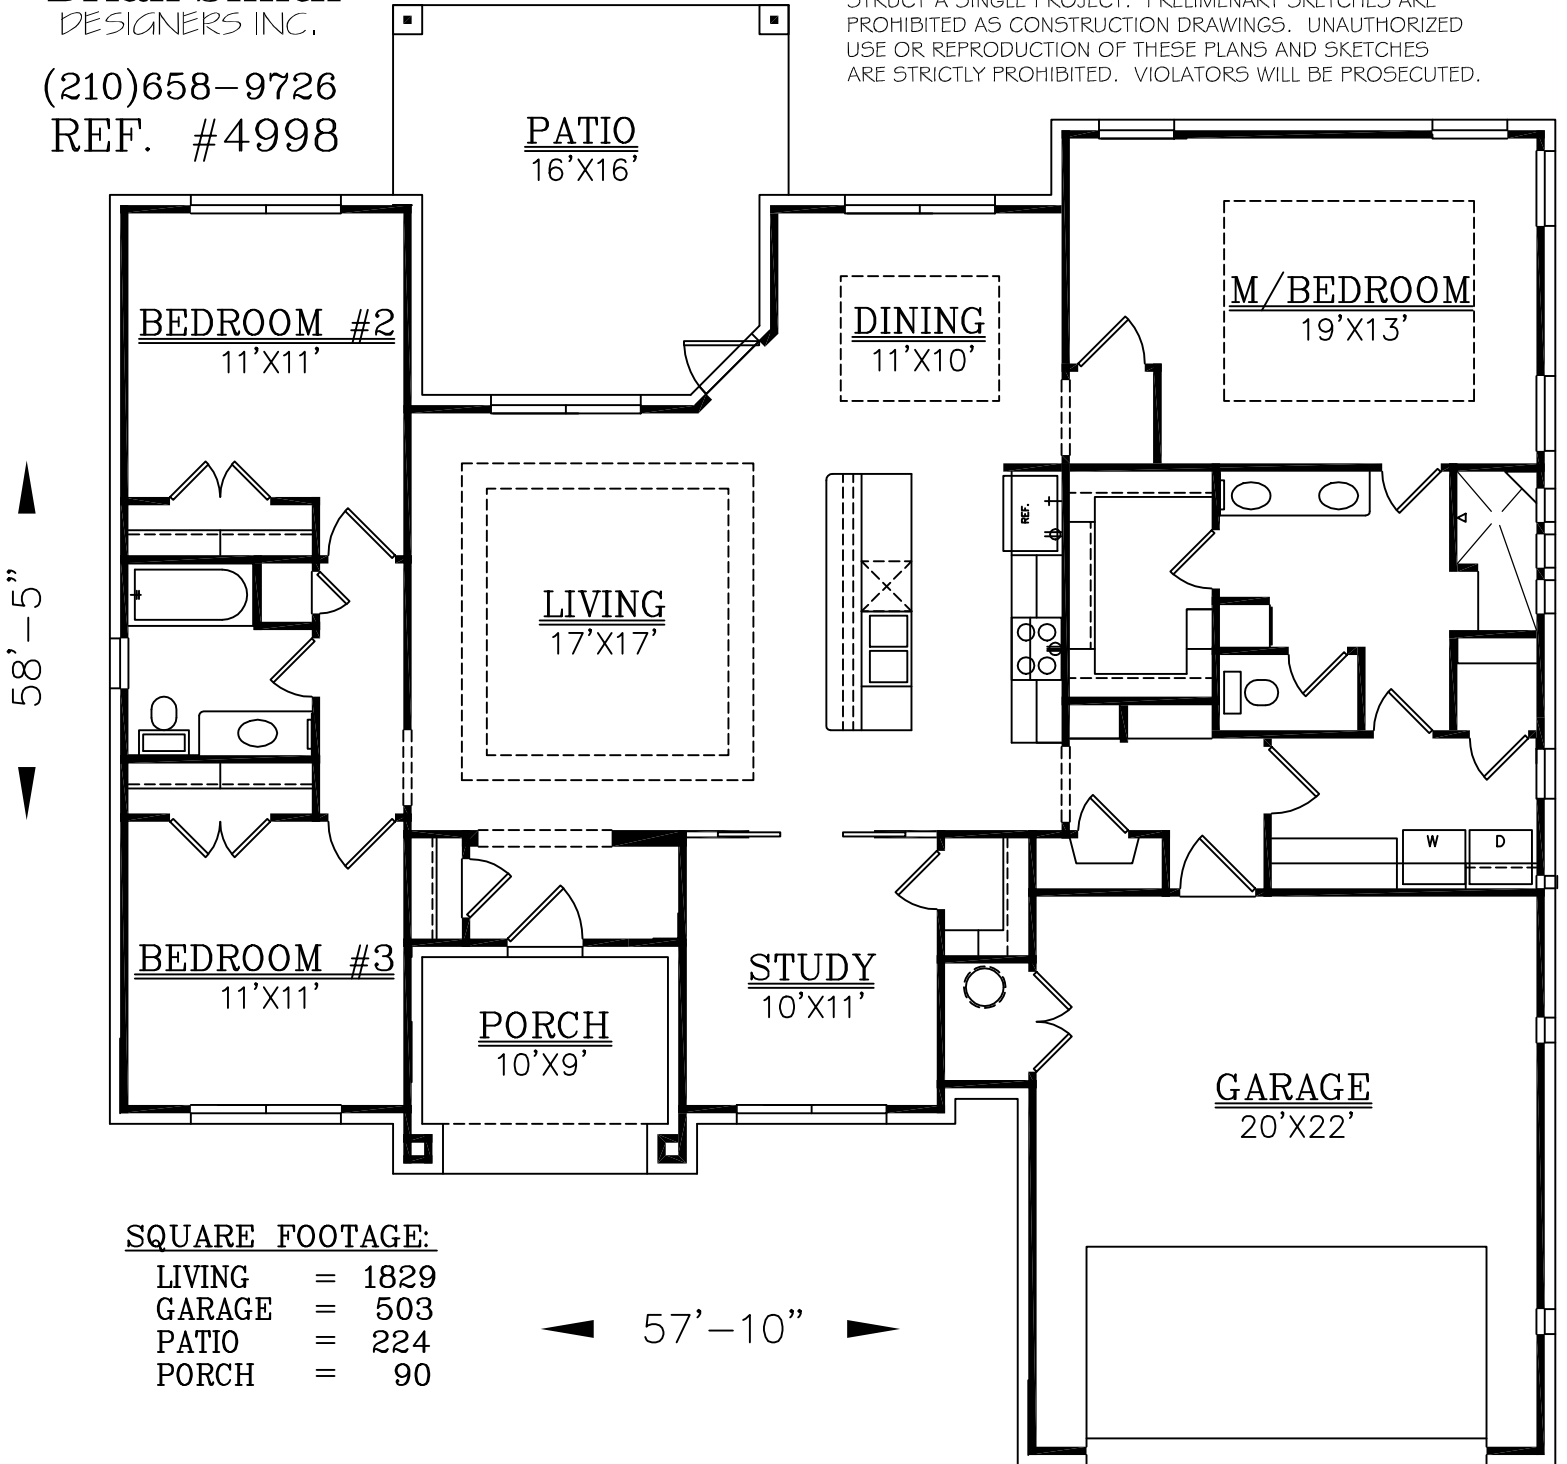

SQUARE FOOTAGE:

LIVING	=	1829
GARAGE	=	503
PATIO	=	224
PORCH	=	90