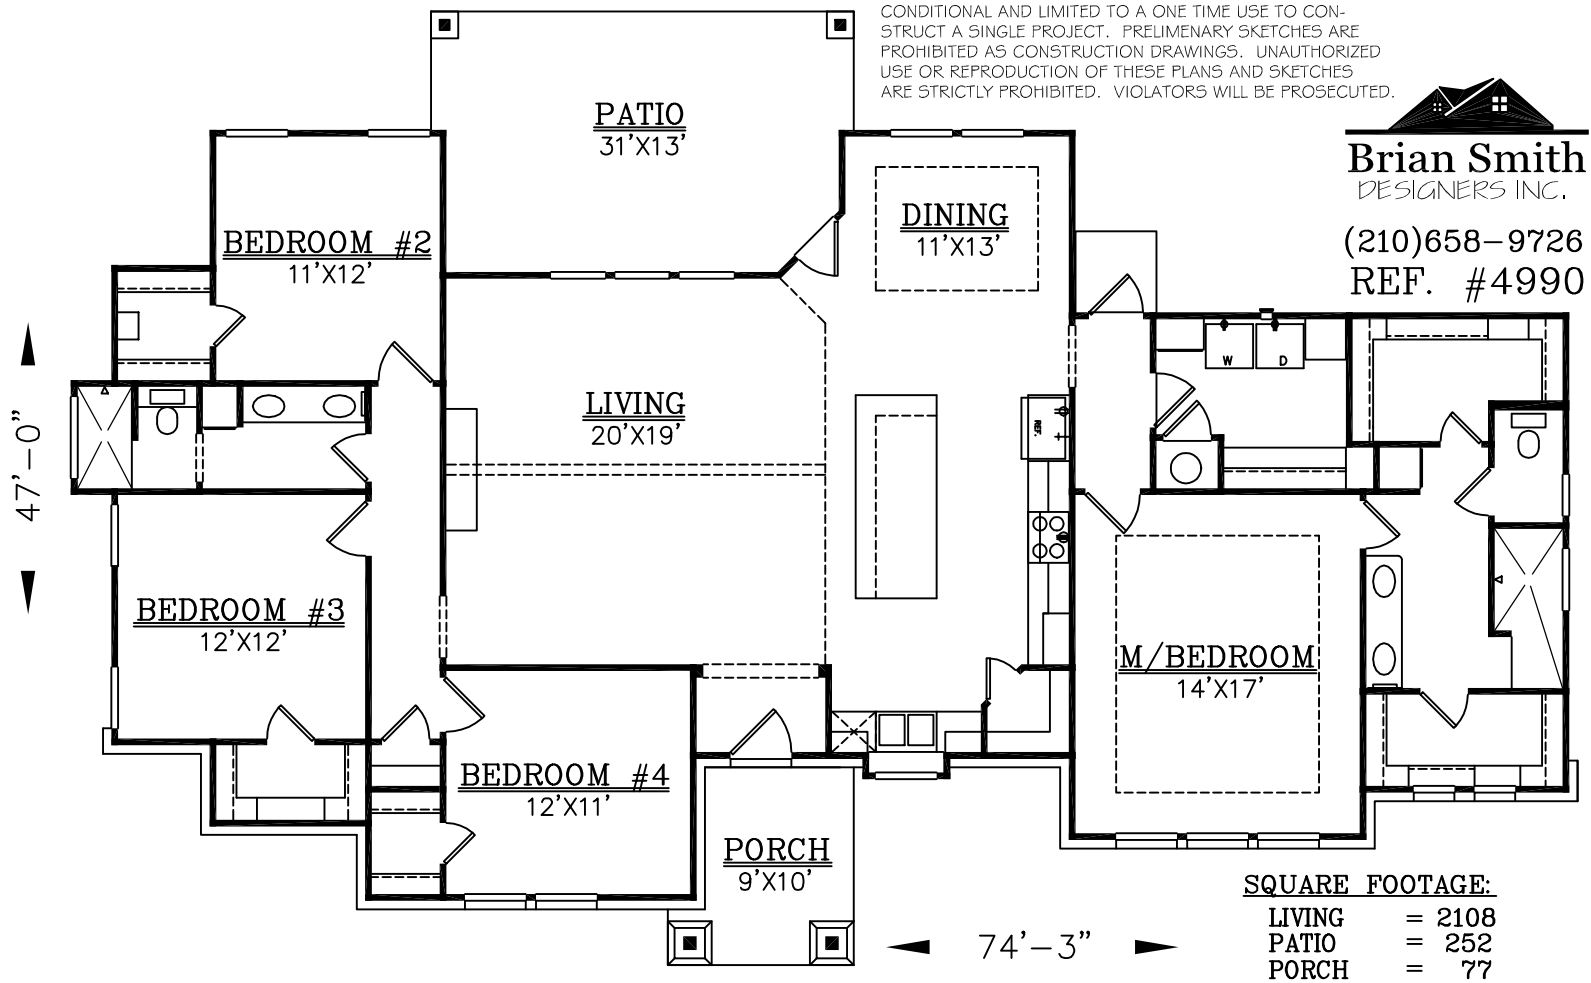

**Brian Smith**  
DESIGNERS INC.  
(210)658-9726  
REF. #4990

**SQUARE FOOTAGE:**

LIVING	=	2108
PATIO	=	252
PORCH	=	77