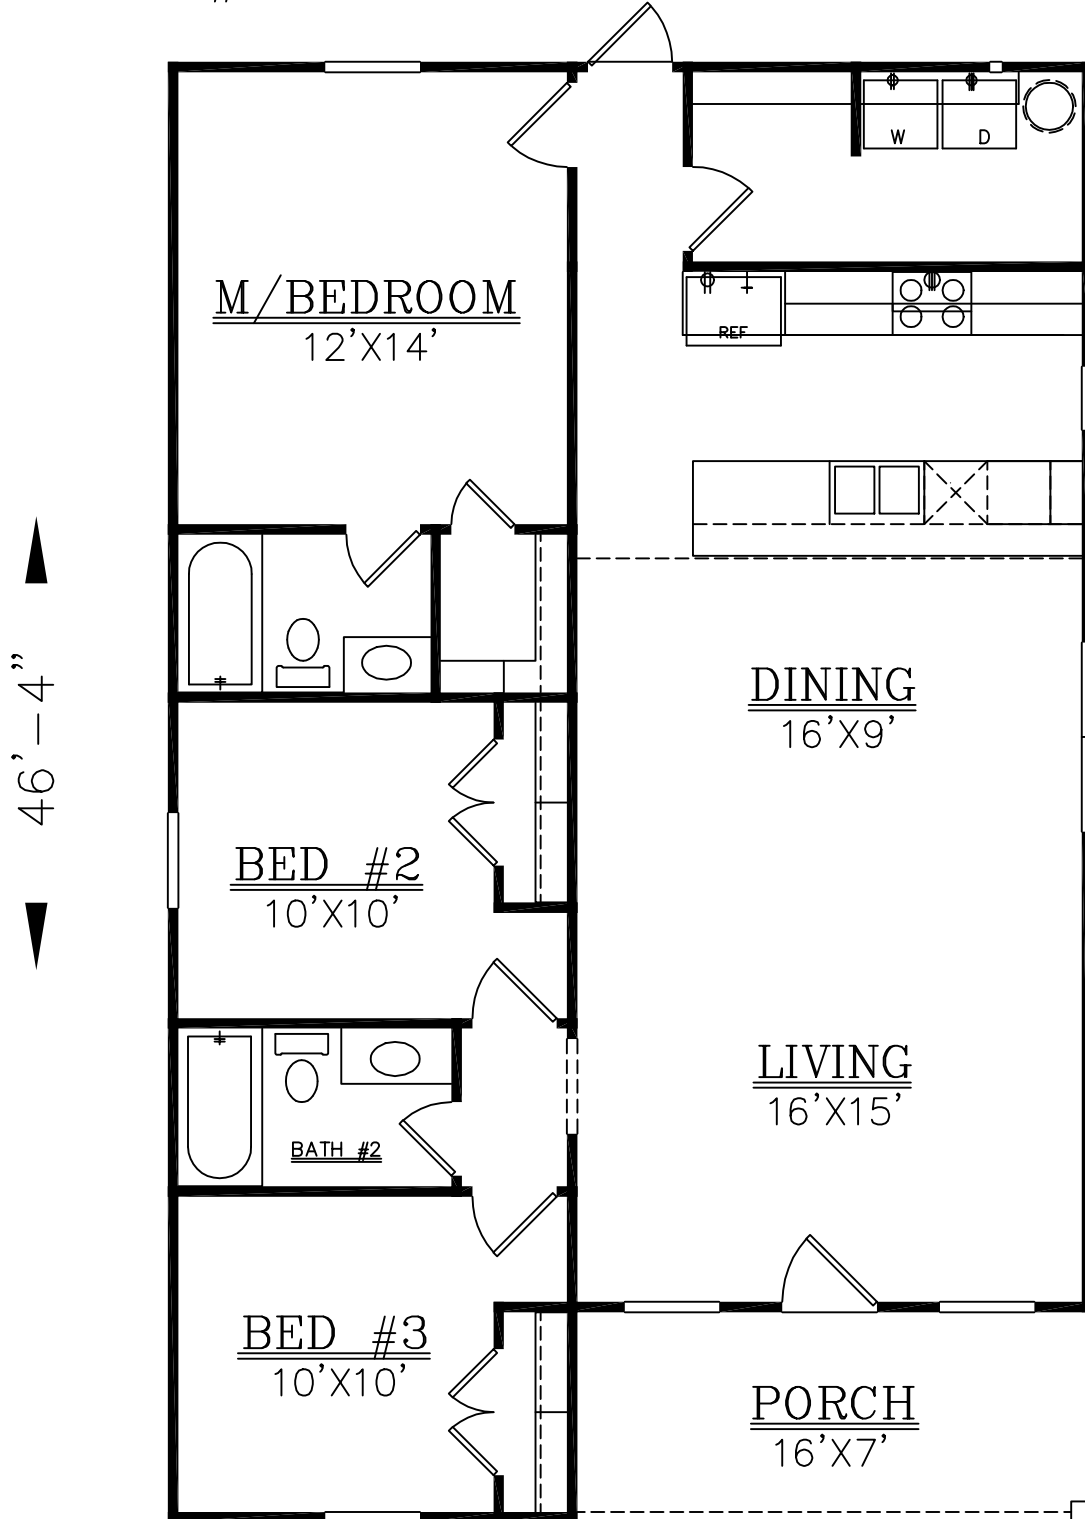

### SQUARE FOOTAGE:

LIVING	=	1250
PORCH	=	109

29'-4"