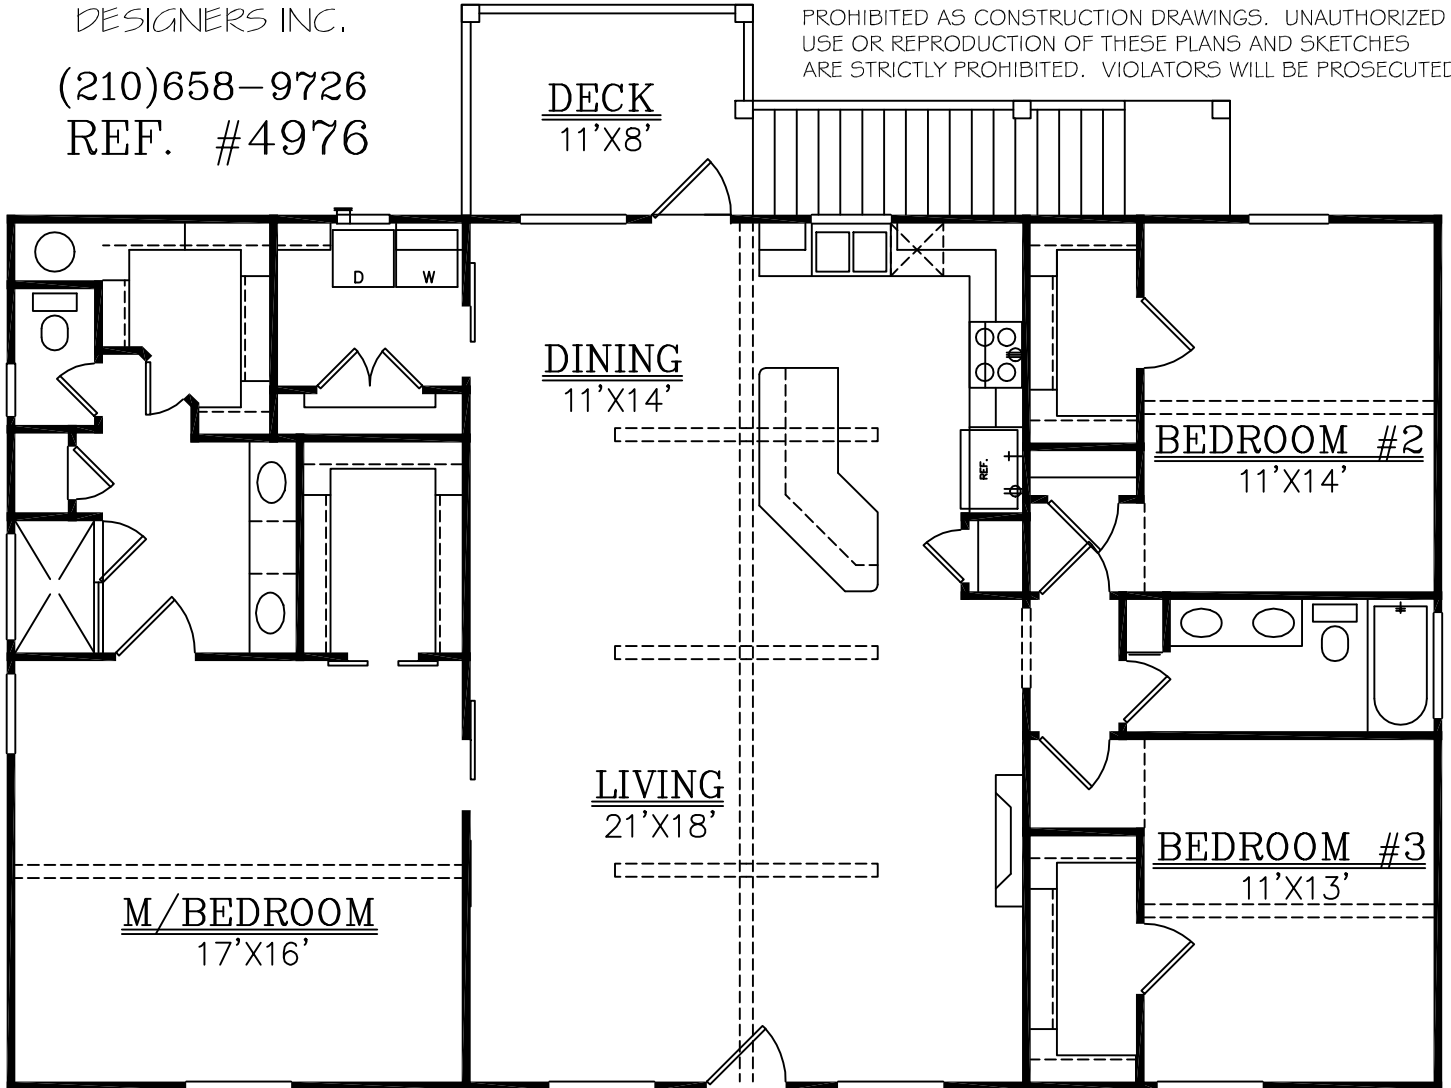

49'-4"

SQUARE FOOTAGE:

LIVING = 1822
DECK = 180
DECK #2 = 89

54'-8"

PORCH
23'X8'

DECK
11'X8'

DINING
11'X14'

LIVING
21'X18'

M/BEDROOM
17'X16'

BEDROOM #2
11'X14'

BEDROOM #3
11'X13'