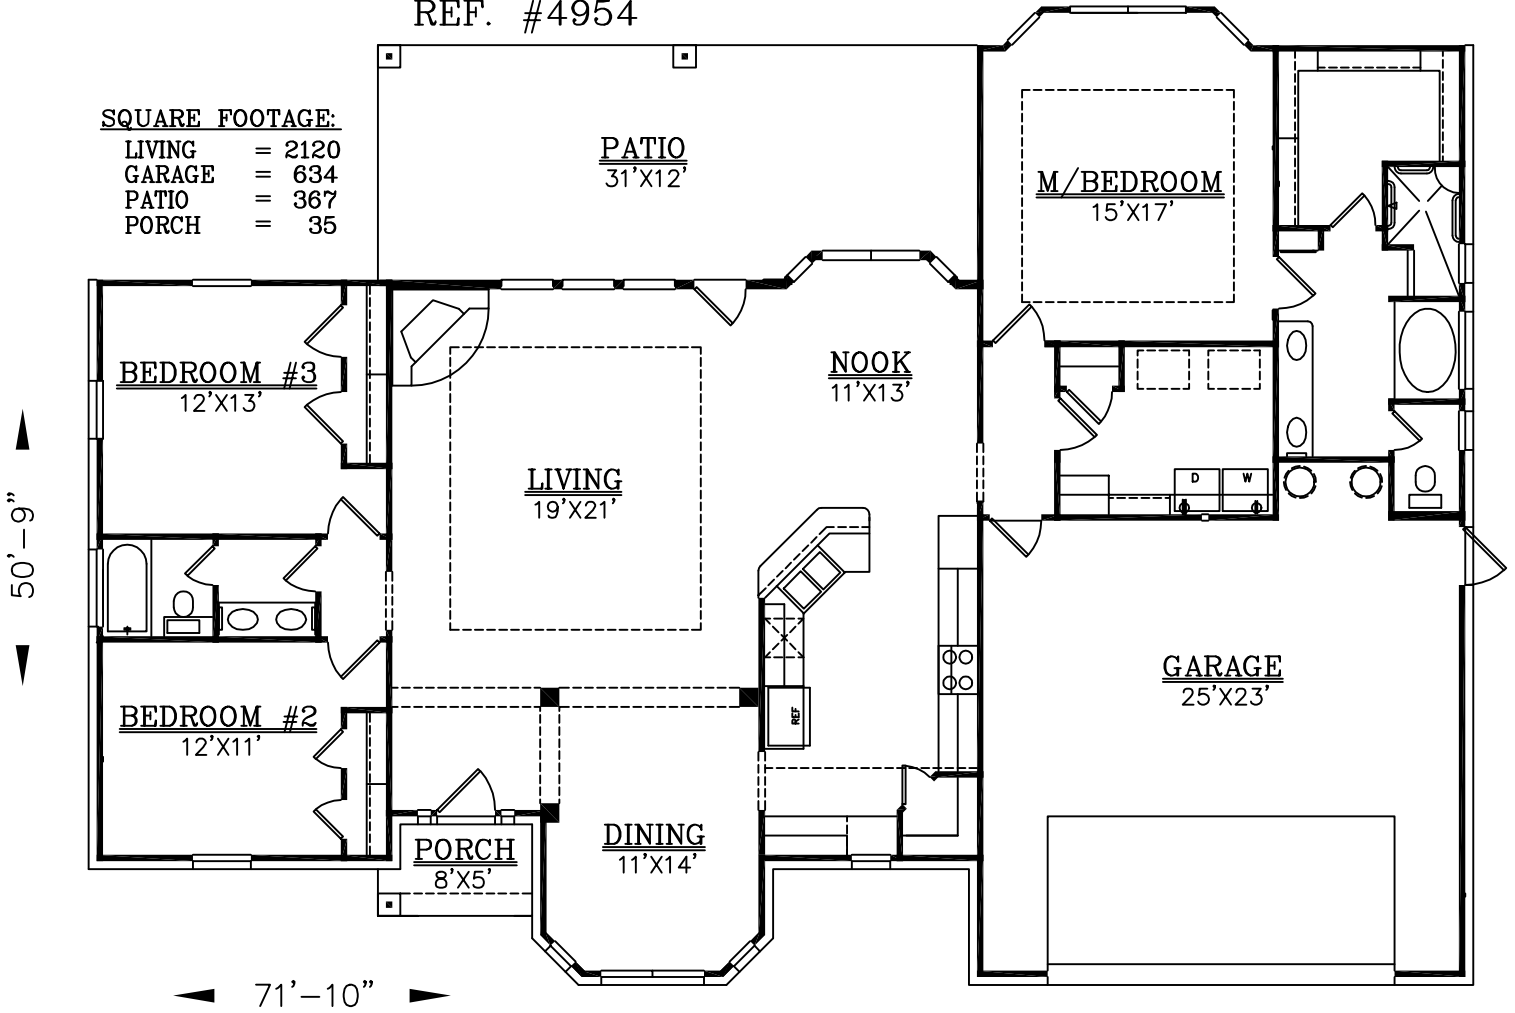

SQUARE FOOTAGE:

LIVING	=	2120
GARAGE	=	634
PATIO	=	367
PORCH	=	35

DRAWINGS, PLANS AND SKETCHES ARE THE PROPERTY OF BRIAN SMITH DESIGNERS. PURCHASER'S RIGHT IS CONDITIONAL AND LIMITED TO A ONE TIME USE TO CONSTRUCT A SINGLE PROJECT. PRELIMINARY SKETCHES ARE PROHIBITED AS CONSTRUCTION DRAWINGS. UNAUTHORIZED USE OR REPRODUCTION OF THESE PLANS AND SKETCHES ARE STRICTLY PROHIBITED. VIOLATORS WILL BE PROSECUTED.