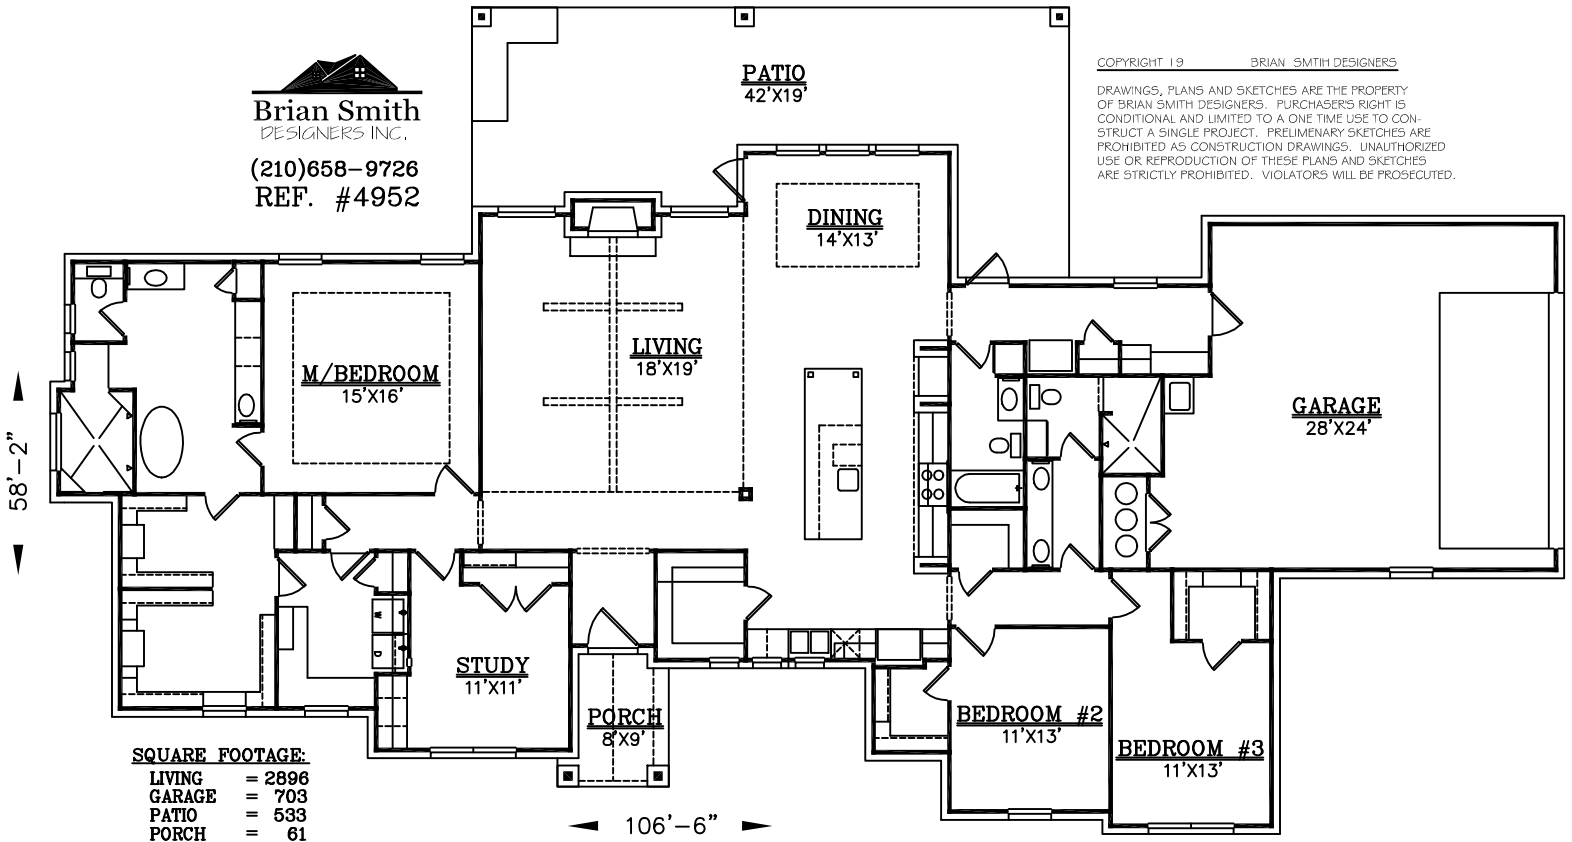

SQUARE FOOTAGE:

LIVING	= 2896
GARAGE	= 703
PATIO	= 533
PORCH	= 61