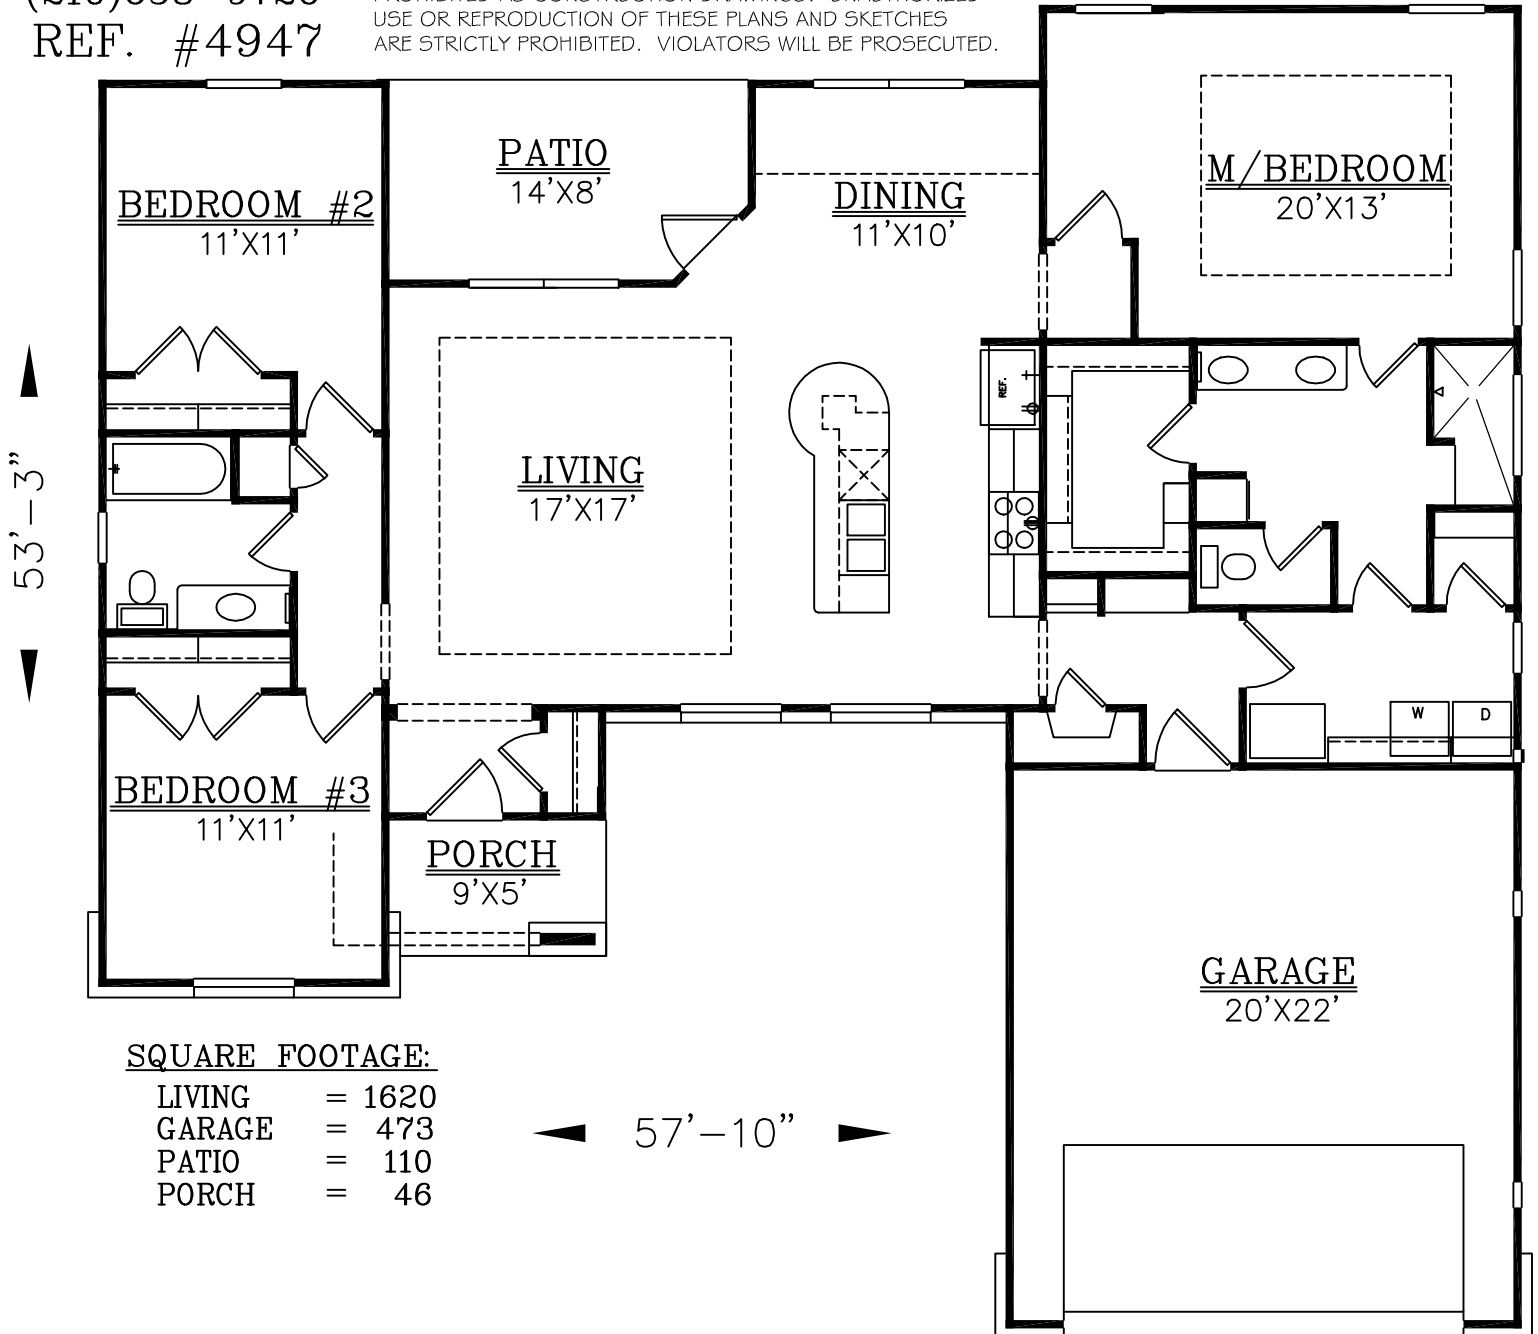

(210)658-9726
REF. #4947

SQUARE FOOTAGE:

LIVING	=	1620
GARAGE	=	473
PATIO	=	110
PORCH	=	46