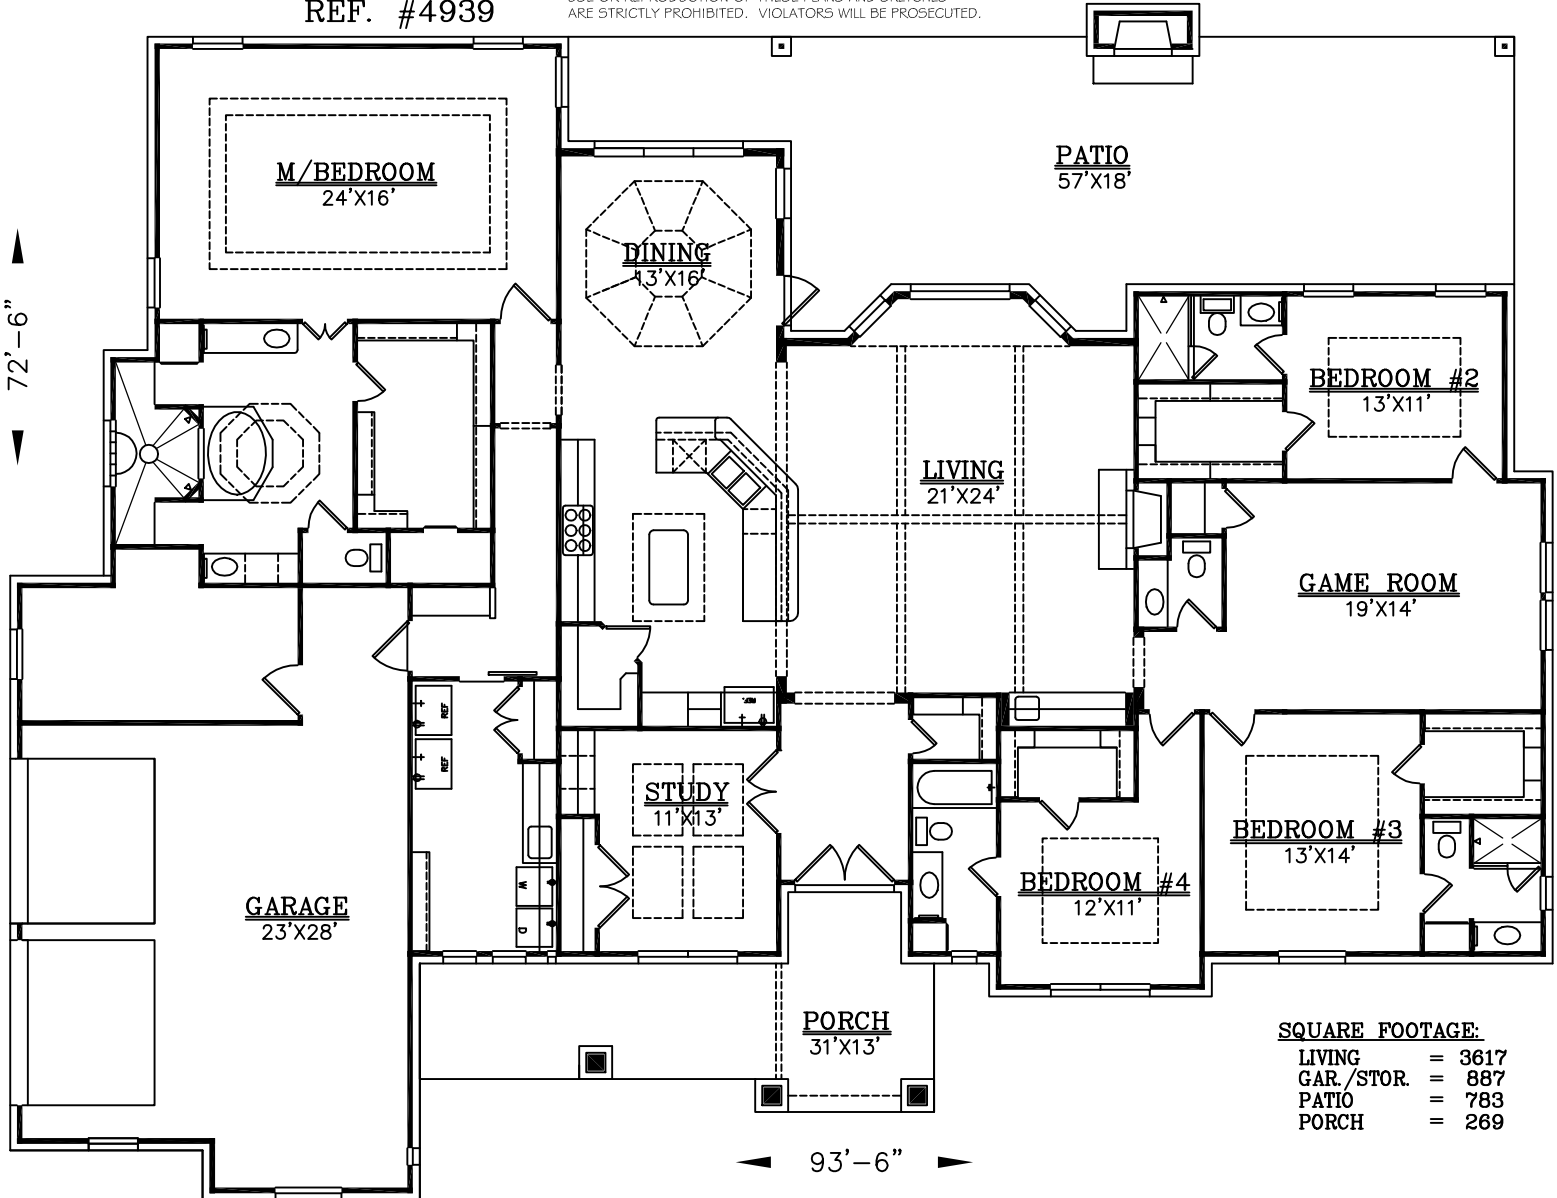

SQUARE FOOTAGE:

LIVING	=	3617
GAR./STOR.	=	887
PATIO	=	783
PORCH	=	269