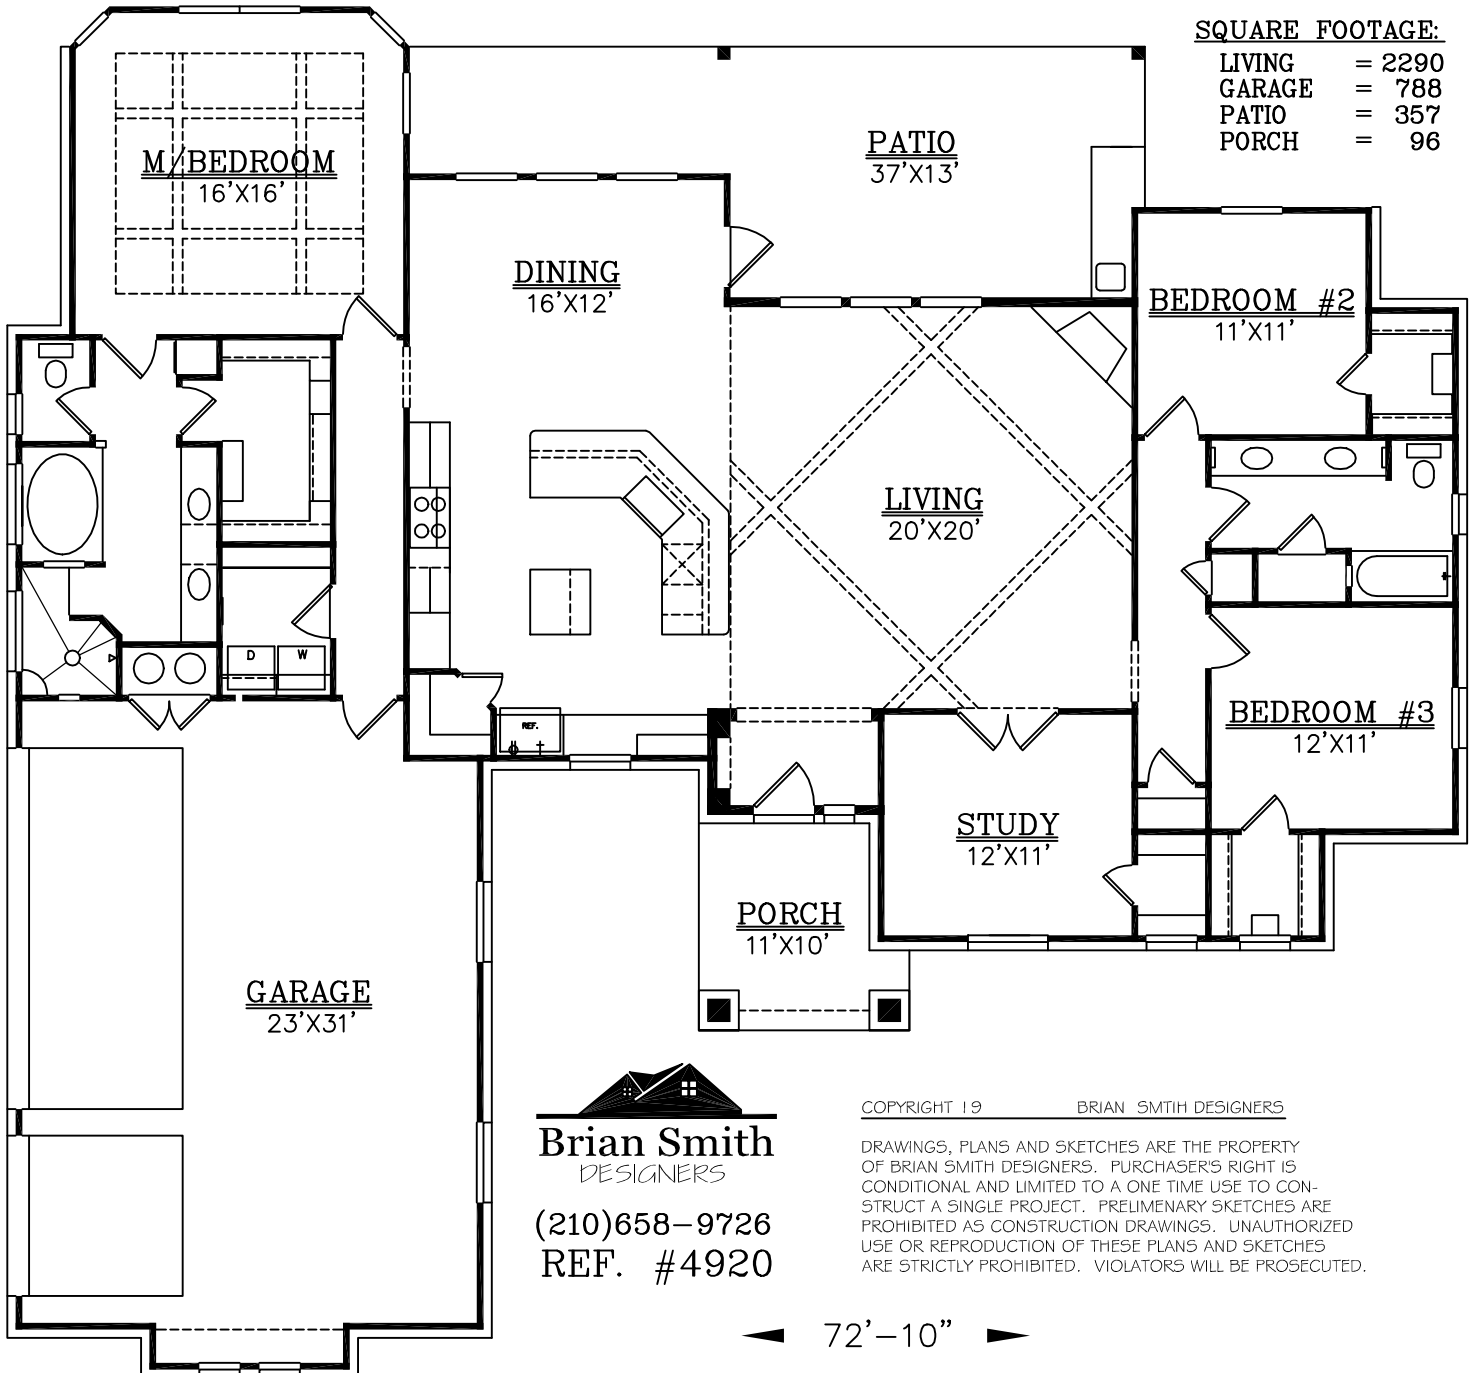

68'-5"

**SQUARE FOOTAGE:**

LIVING	=	2290
GARAGE	=	788
PATIO	=	357
PORCH	=	96

**Brian Smith**  
DESIGNERS  
(210)658-9726  
REF. #4920

COPYRIGHT 19 \_\_\_\_\_ BRIAN SMITH DESIGNERS  
DRAWINGS, PLANS AND SKETCHES ARE THE PROPERTY OF BRIAN SMITH DESIGNERS. PURCHASER'S RIGHT IS CONDITIONAL AND LIMITED TO A ONE TIME USE TO CONSTRUCT A SINGLE PROJECT. PRELIMINARY SKETCHES ARE PROHIBITED AS CONSTRUCTION DRAWINGS. UNAUTHORIZED USE OR REPRODUCTION OF THESE PLANS AND SKETCHES ARE STRICTLY PROHIBITED. VIOLATORS WILL BE PROSECUTED.

72'-10"