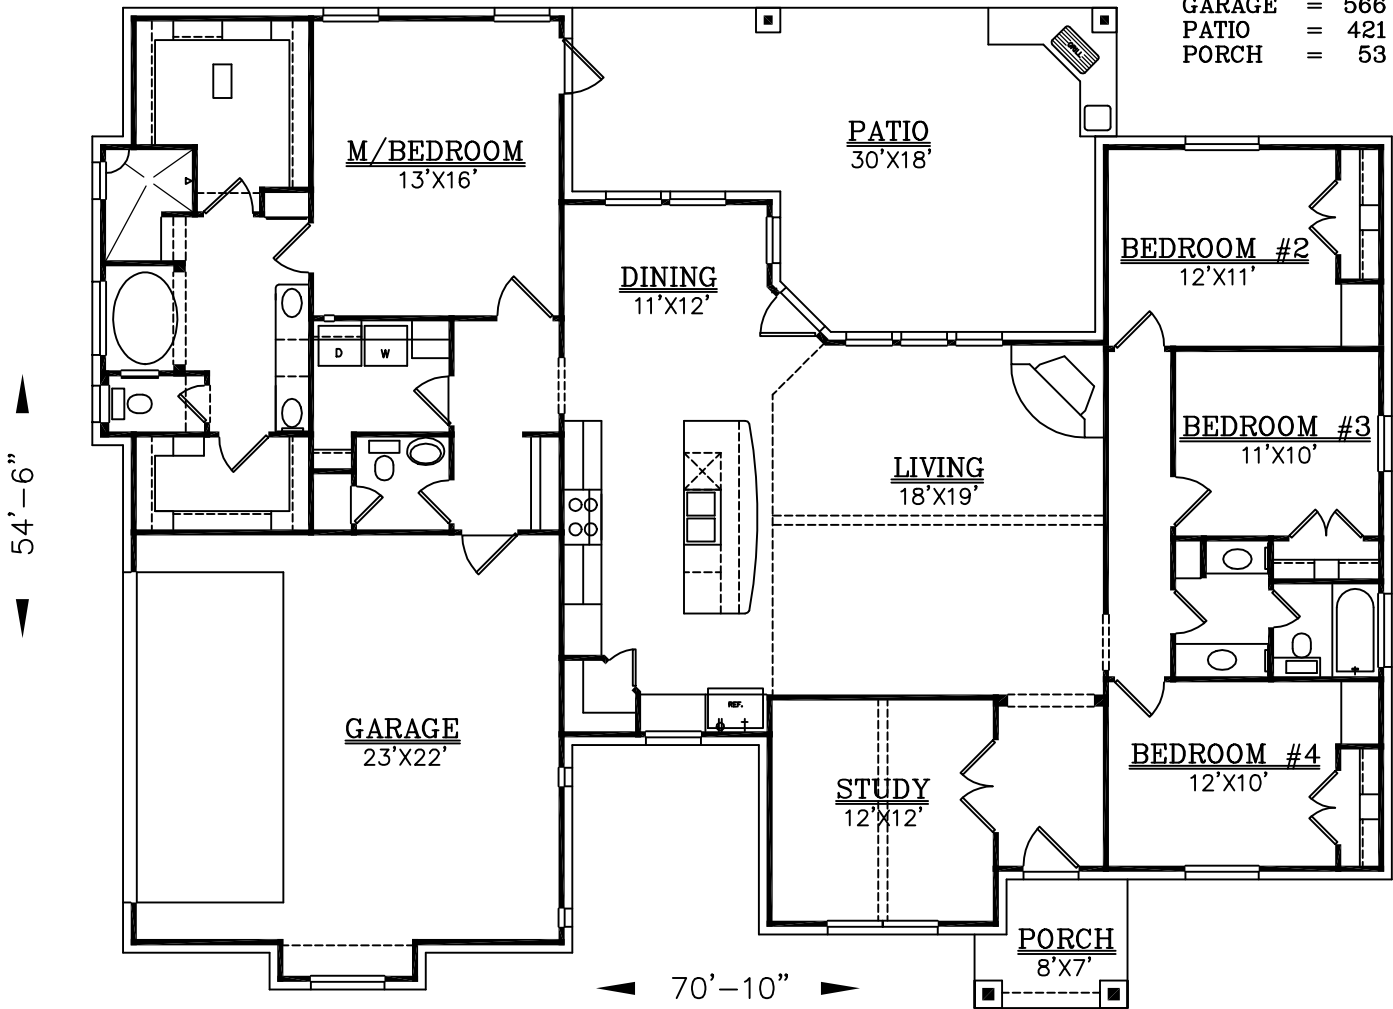

SQUARE FOOTAGE:

LIVING	=	2302
GARAGE	=	566
PATIO	=	421
PORCH	=	53

DRAWINGS, PLANS AND SKETCHES ARE THE PROPERTY OF BRIAN SMITH DESIGNERS. PURCHASER'S RIGHT IS CONDITIONAL AND LIMITED TO A ONE TIME USE TO CONSTRUCT A SINGLE PROJECT. PRELIMINARY SKETCHES ARE PROHIBITED AS CONSTRUCTION DRAWINGS. UNAUTHORIZED USE OR REPRODUCTION OF THESE PLANS AND SKETCHES ARE STRICTLY PROHIBITED. VIOLATORS WILL BE PROSECUTED.