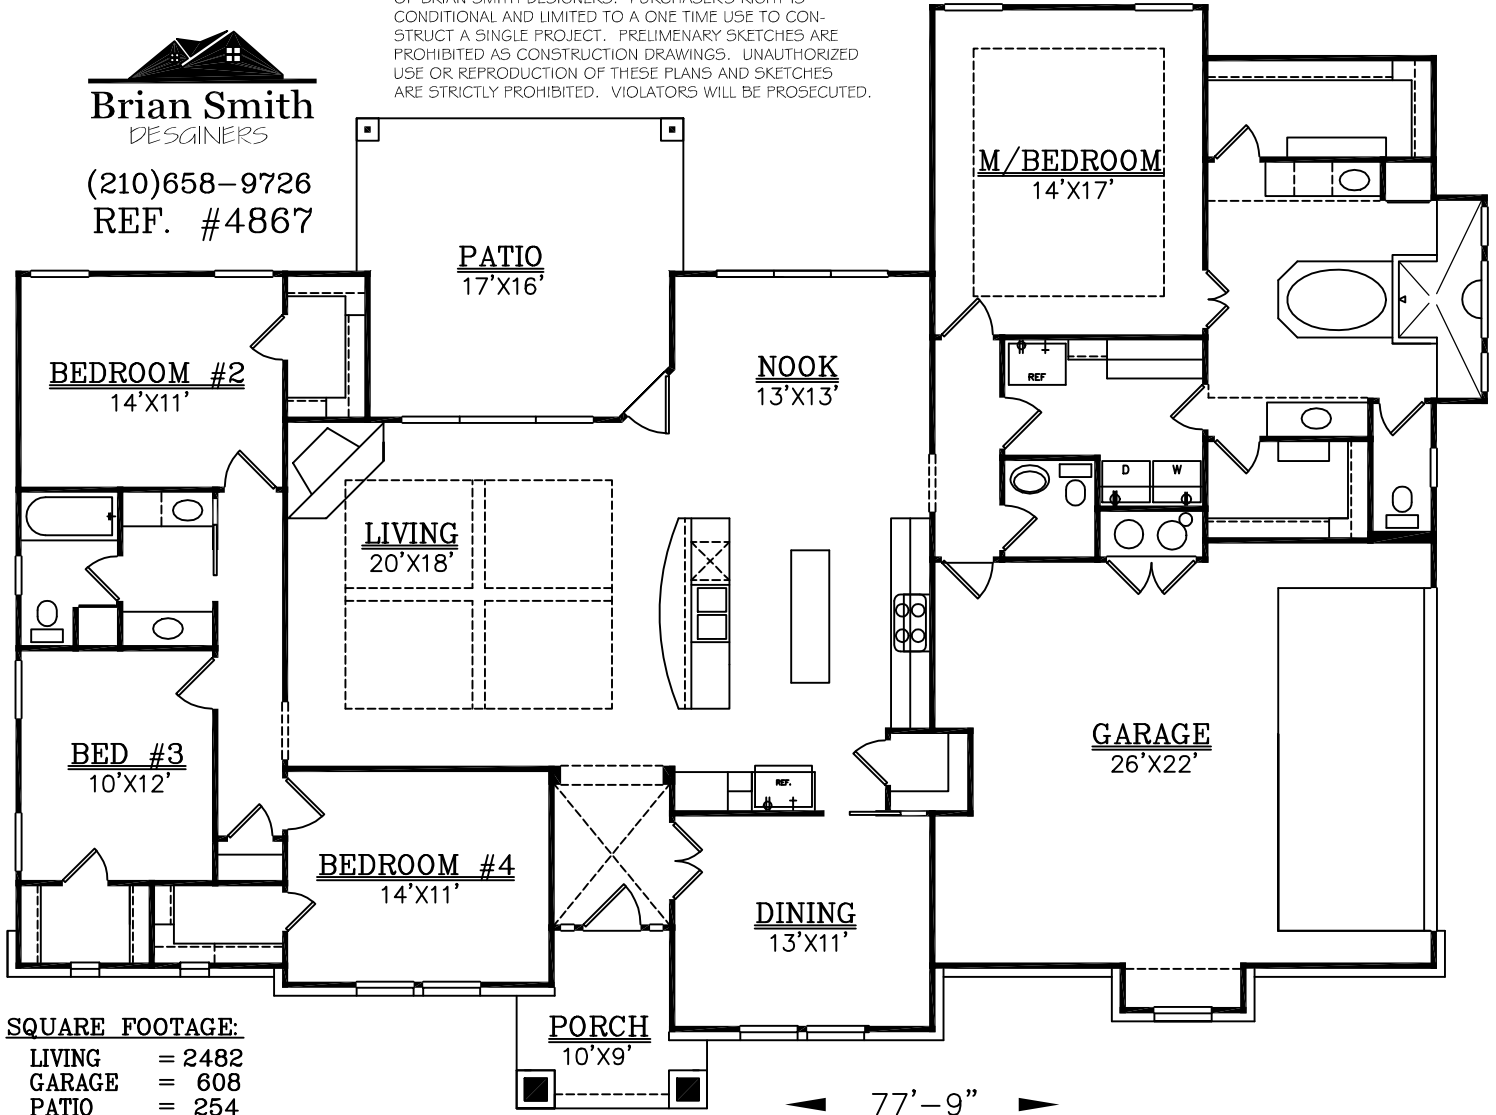

(210)658-9726  
REF. #4867

**SQUARE FOOTAGE:**

LIVING	=	2482
GARAGE	=	608
PATIO	=	254
PORCH	=	75