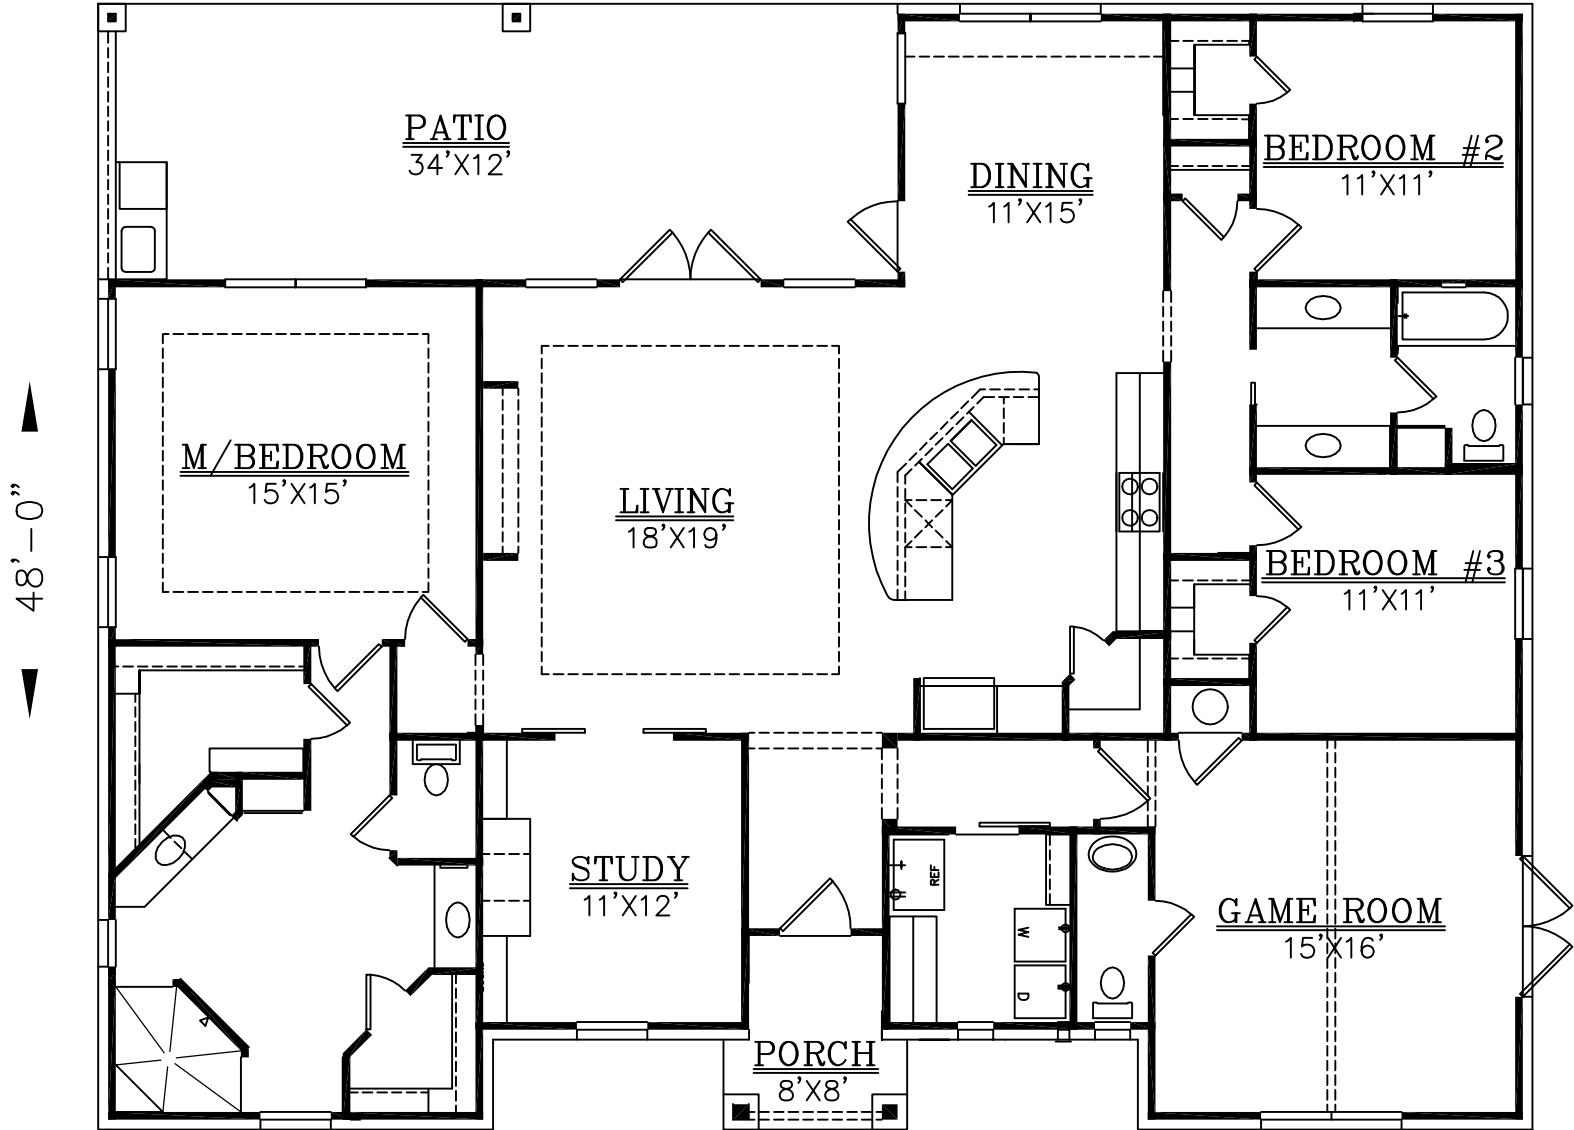

SQUARE FOOTAGE:

LIVING = 2405
 PATIO = 400
 PORCH = 55

61'-2"