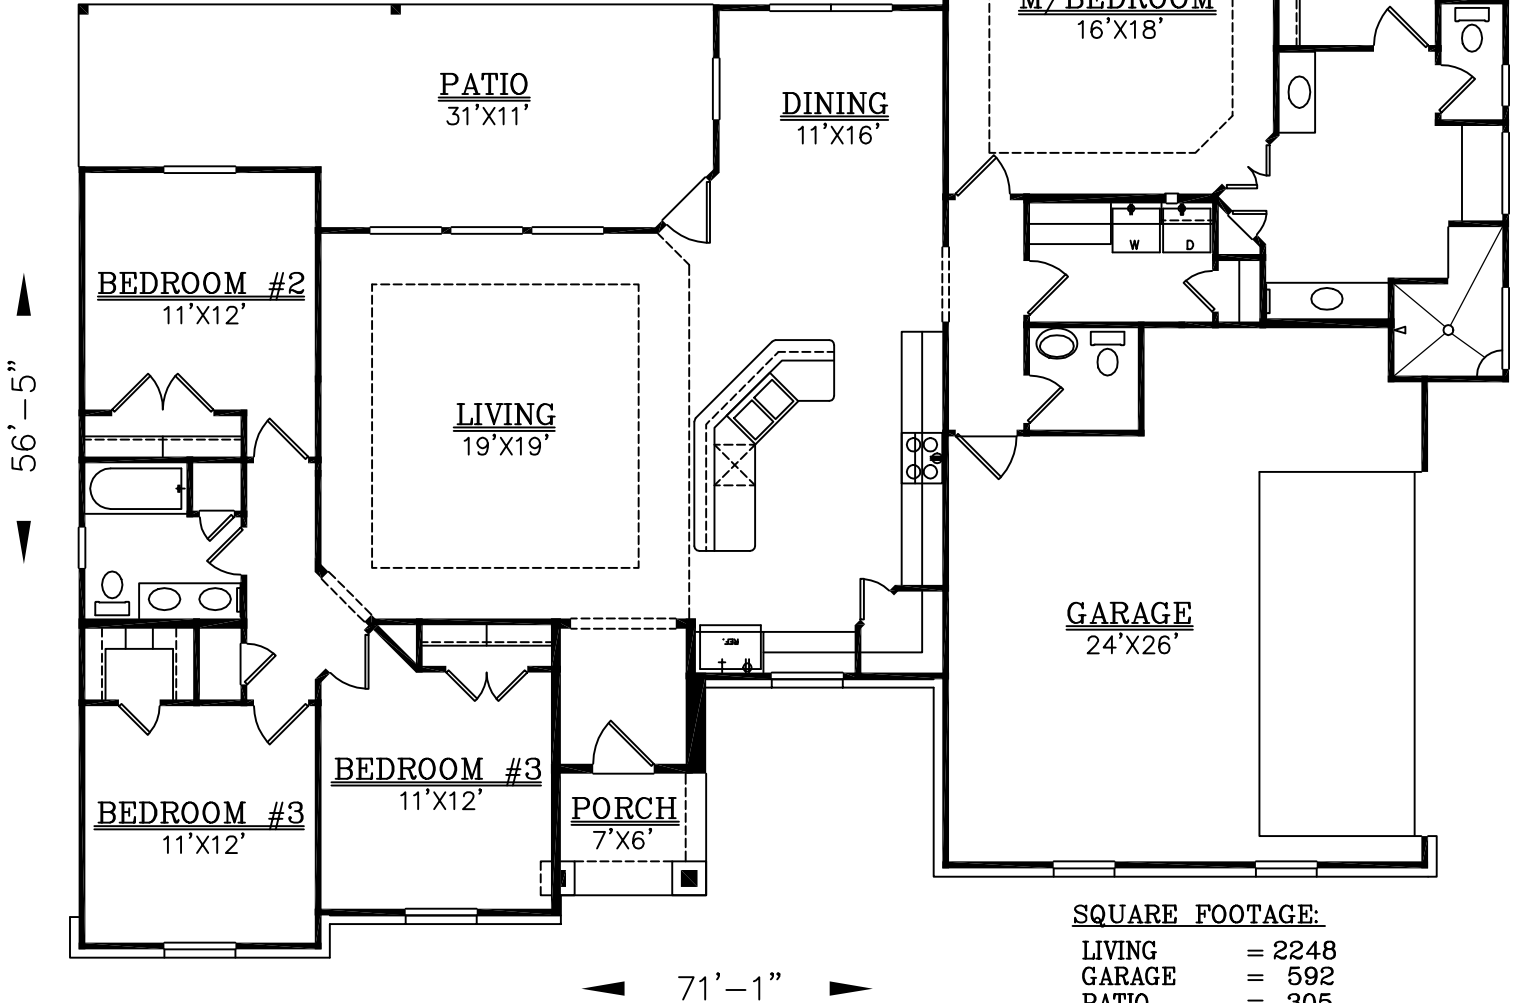

SQUARE FOOTAGE:

LIVING	=	2248
GARAGE	=	592
PATIO	=	305
PORCH	=	43

DRAWINGS, PLANS AND SKETCHES ARE THE PROPERTY OF BRIAN SMITH DESIGNERS. PURCHASER'S RIGHT IS CONDITIONAL AND LIMITED TO A ONE TIME USE TO CONSTRUCT A SINGLE PROJECT. PRELIMINARY SKETCHES ARE PROHIBITED AS CONSTRUCTION DRAWINGS. UNAUTHORIZED USE OR REPRODUCTION OF THESE PLANS AND SKETCHES ARE STRICTLY PROHIBITED. VIOLATORS WILL BE PROSECUTED.