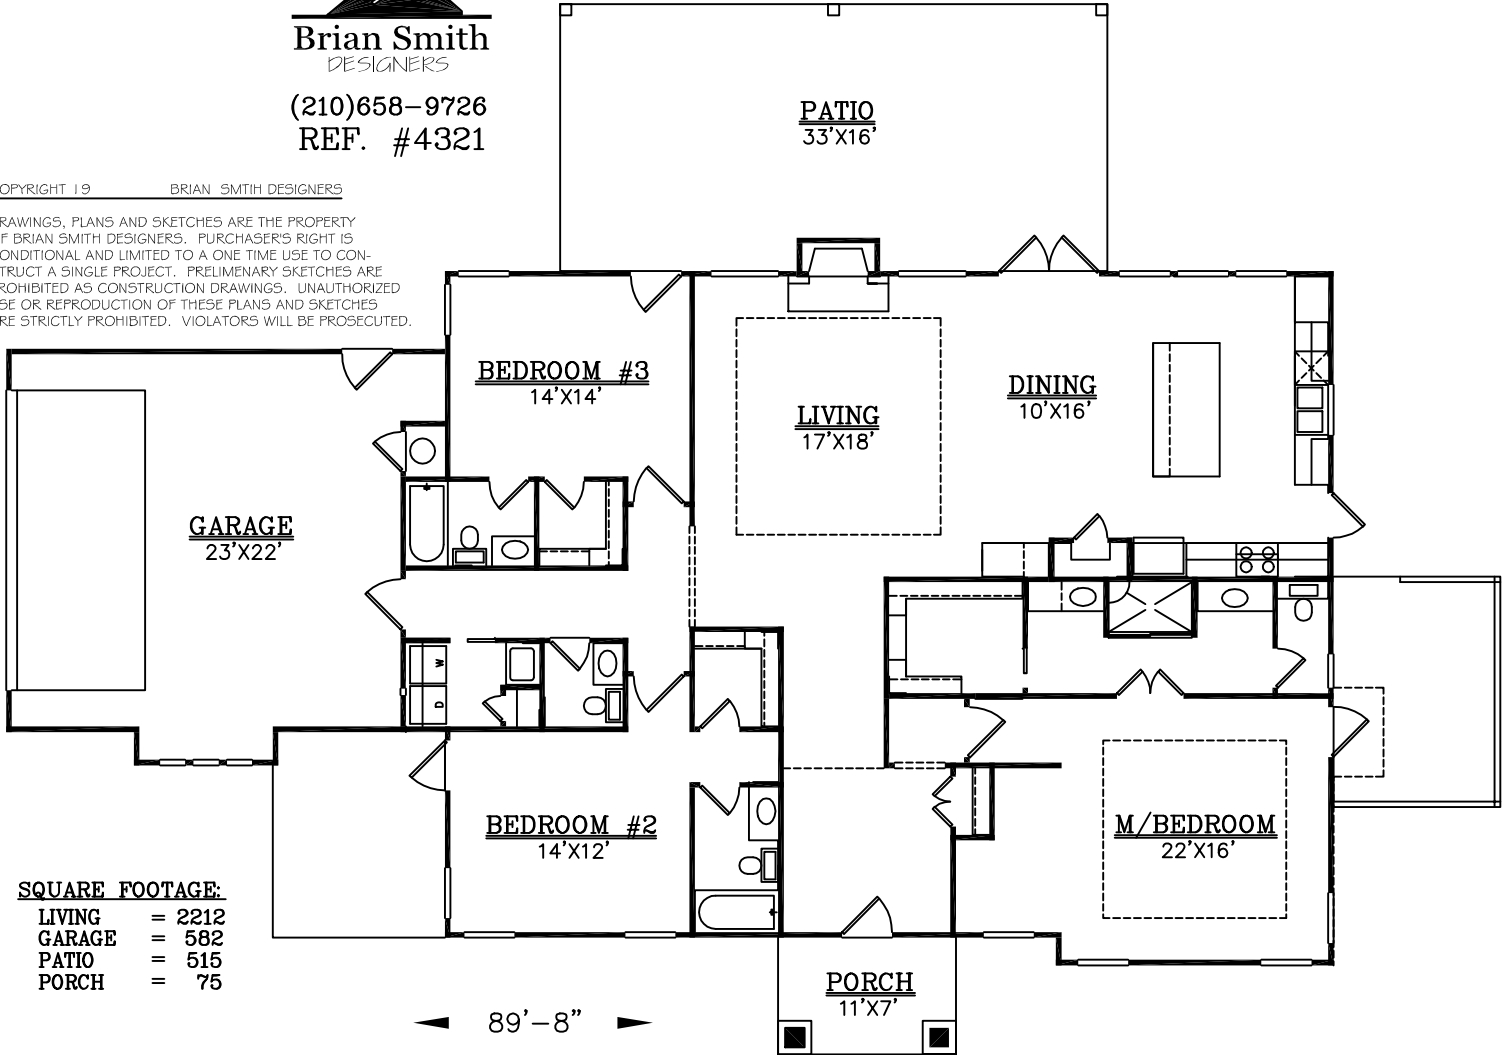

63'-0"

SQUARE FOOTAGE:

LIVING	=	2212
GARAGE	=	582
PATIO	=	515
PORCH	=	75

89'-8"