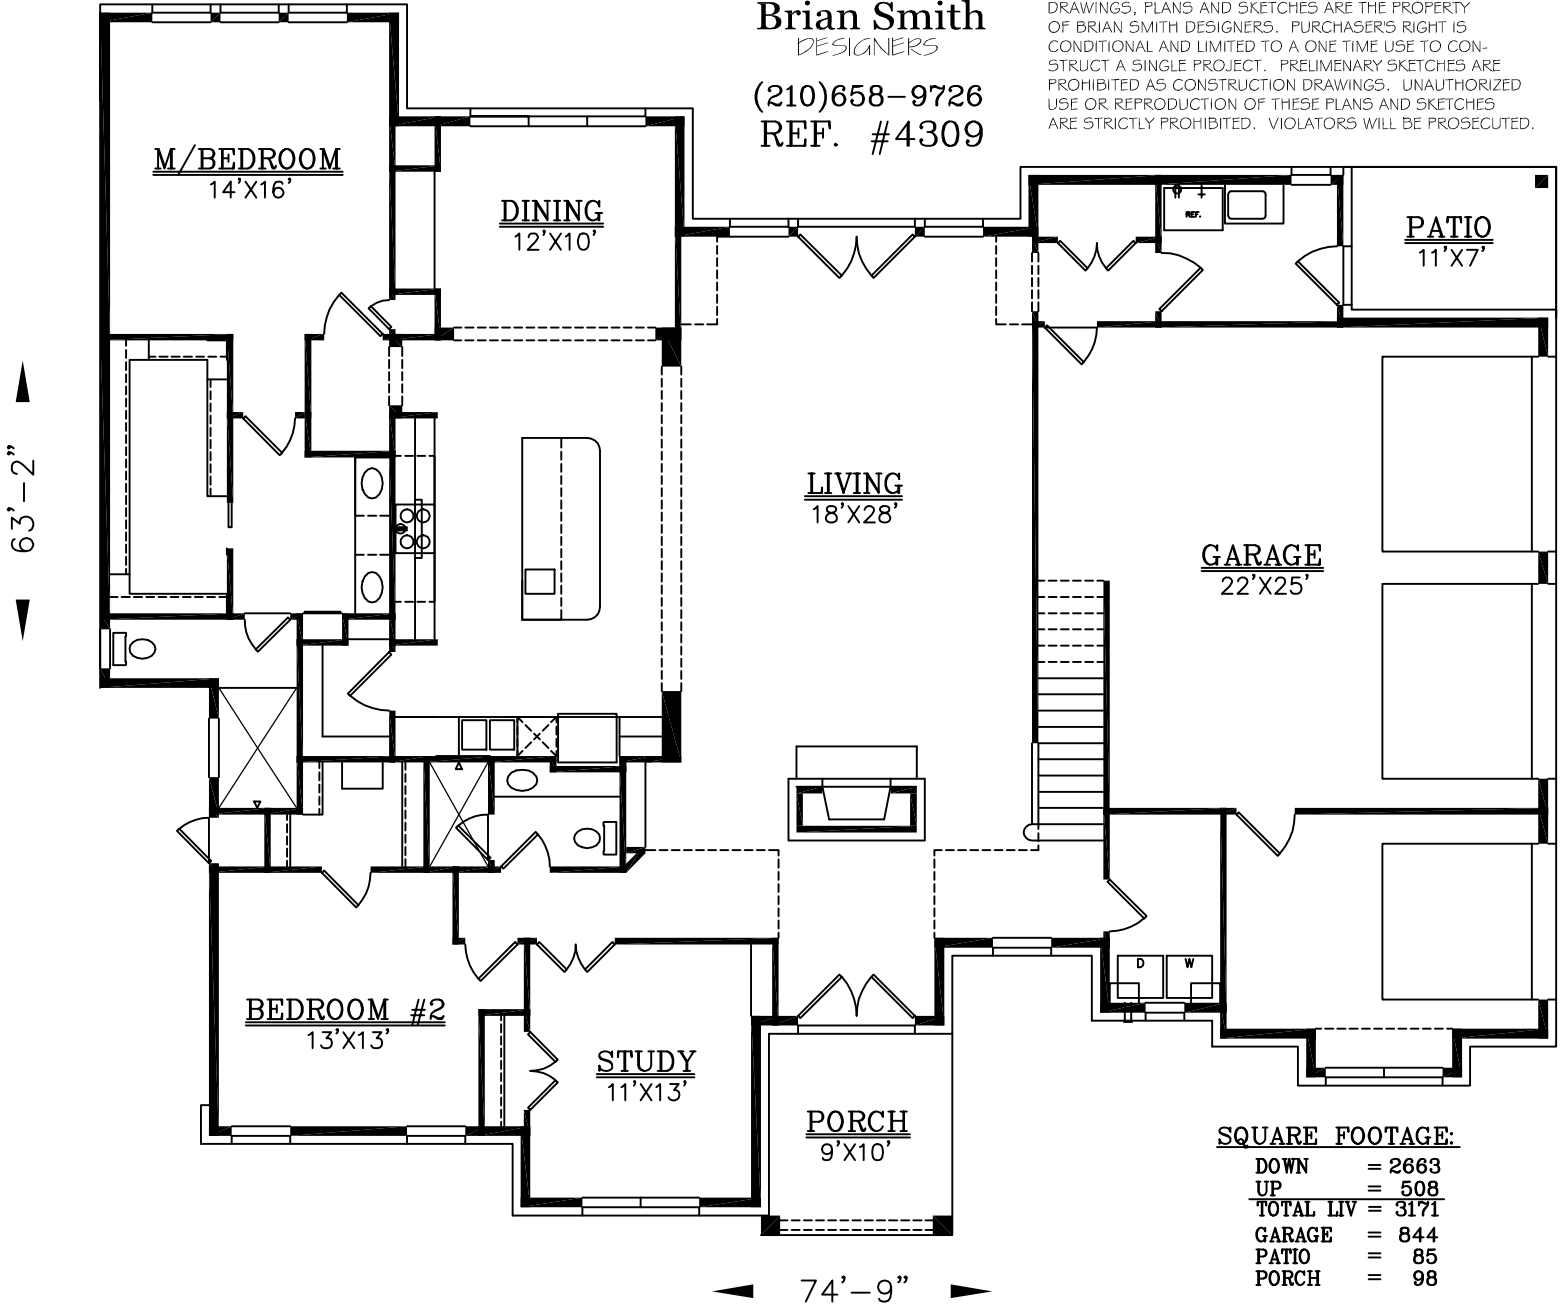

SQUARE FOOTAGE:

DOWN	= 2663
UP	= 508
TOTAL LIV	= 3171
GARAGE	= 844
PATIO	= 85
PORCH	= 98