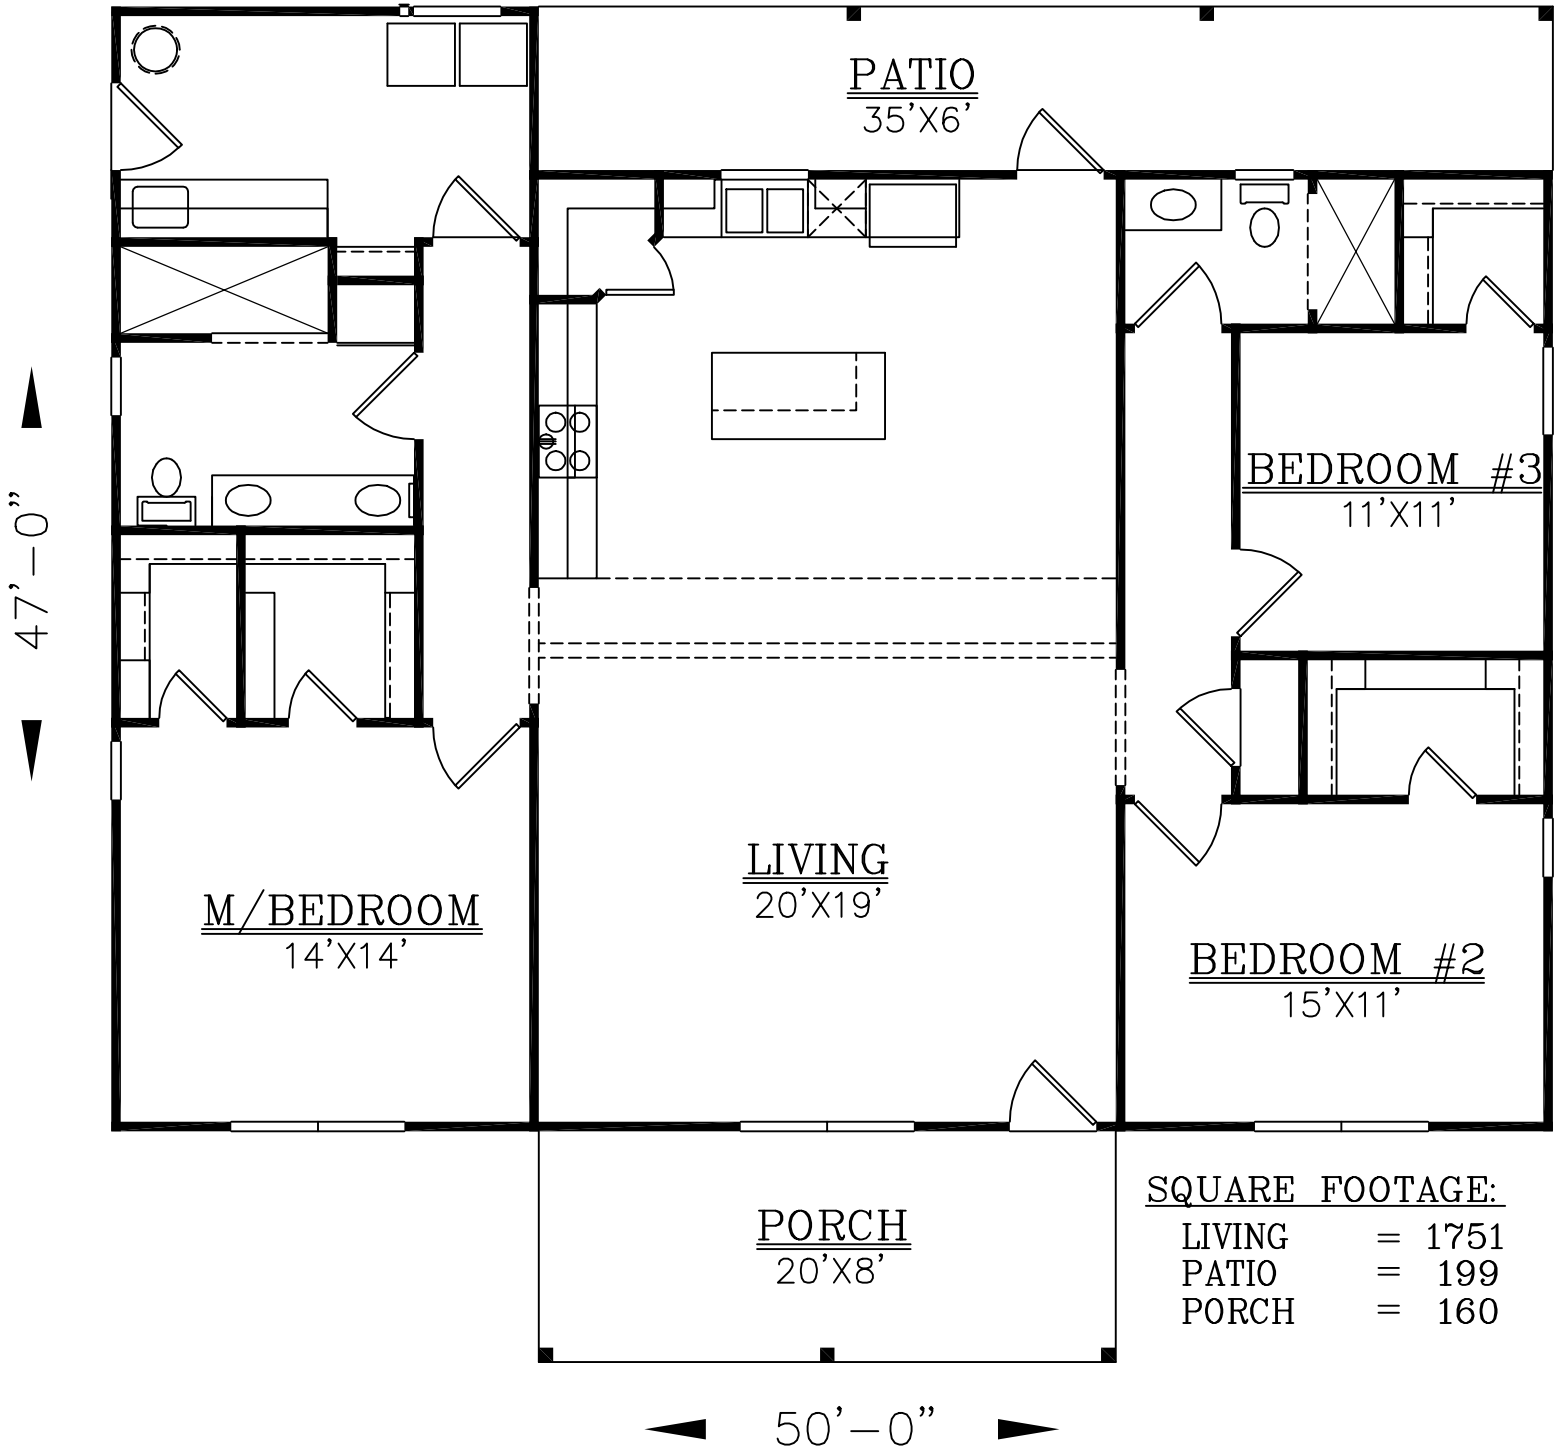

SQUARE FOOTAGE:

LIVING	=	1751
PATIO	=	199
PORCH	=	160