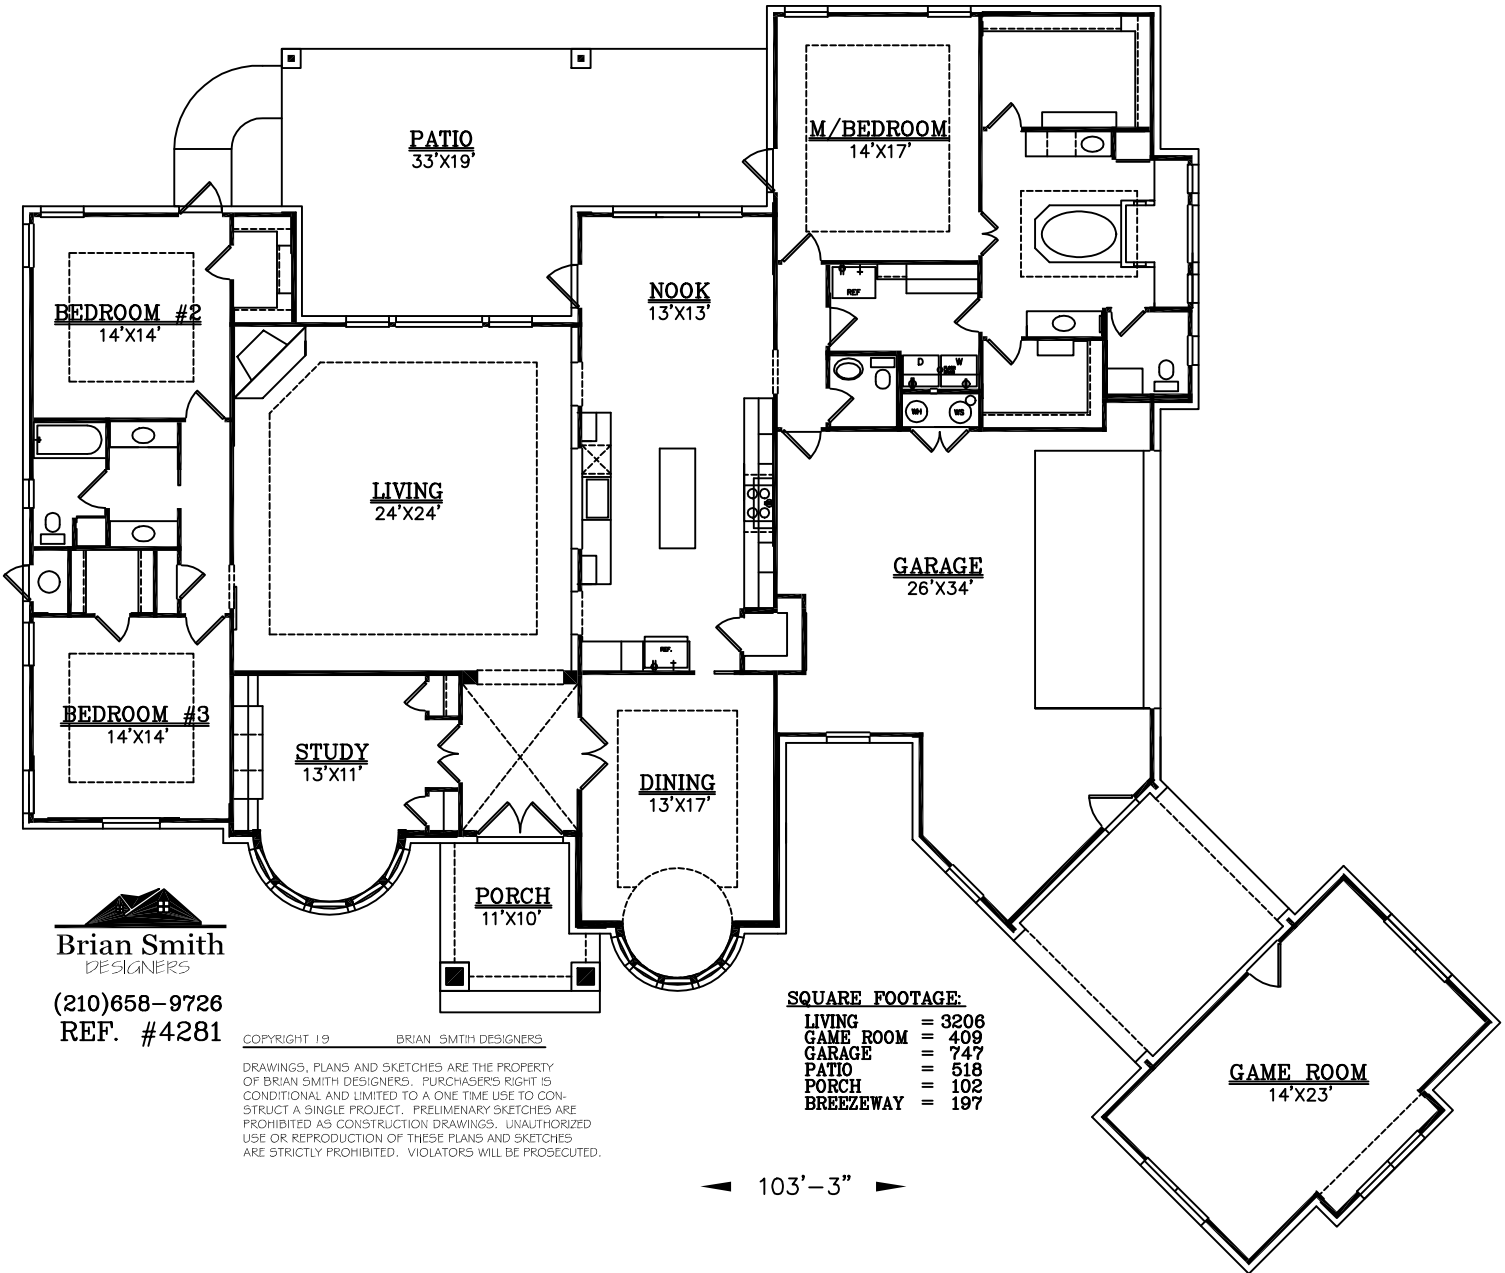

88'-7"

103'-3"

Brian Smith
DESIGNERS

(210)658-9726
REF. #4281

COPYRIGHT 19 _____ BRIAN SMITH DESIGNERS

SQUARE FOOTAGE:

LIVING	=	3206
GAME ROOM	=	409
GARAGE	=	747
PATIO	=	518
PORCH	=	102
BREEZEWAY	=	197