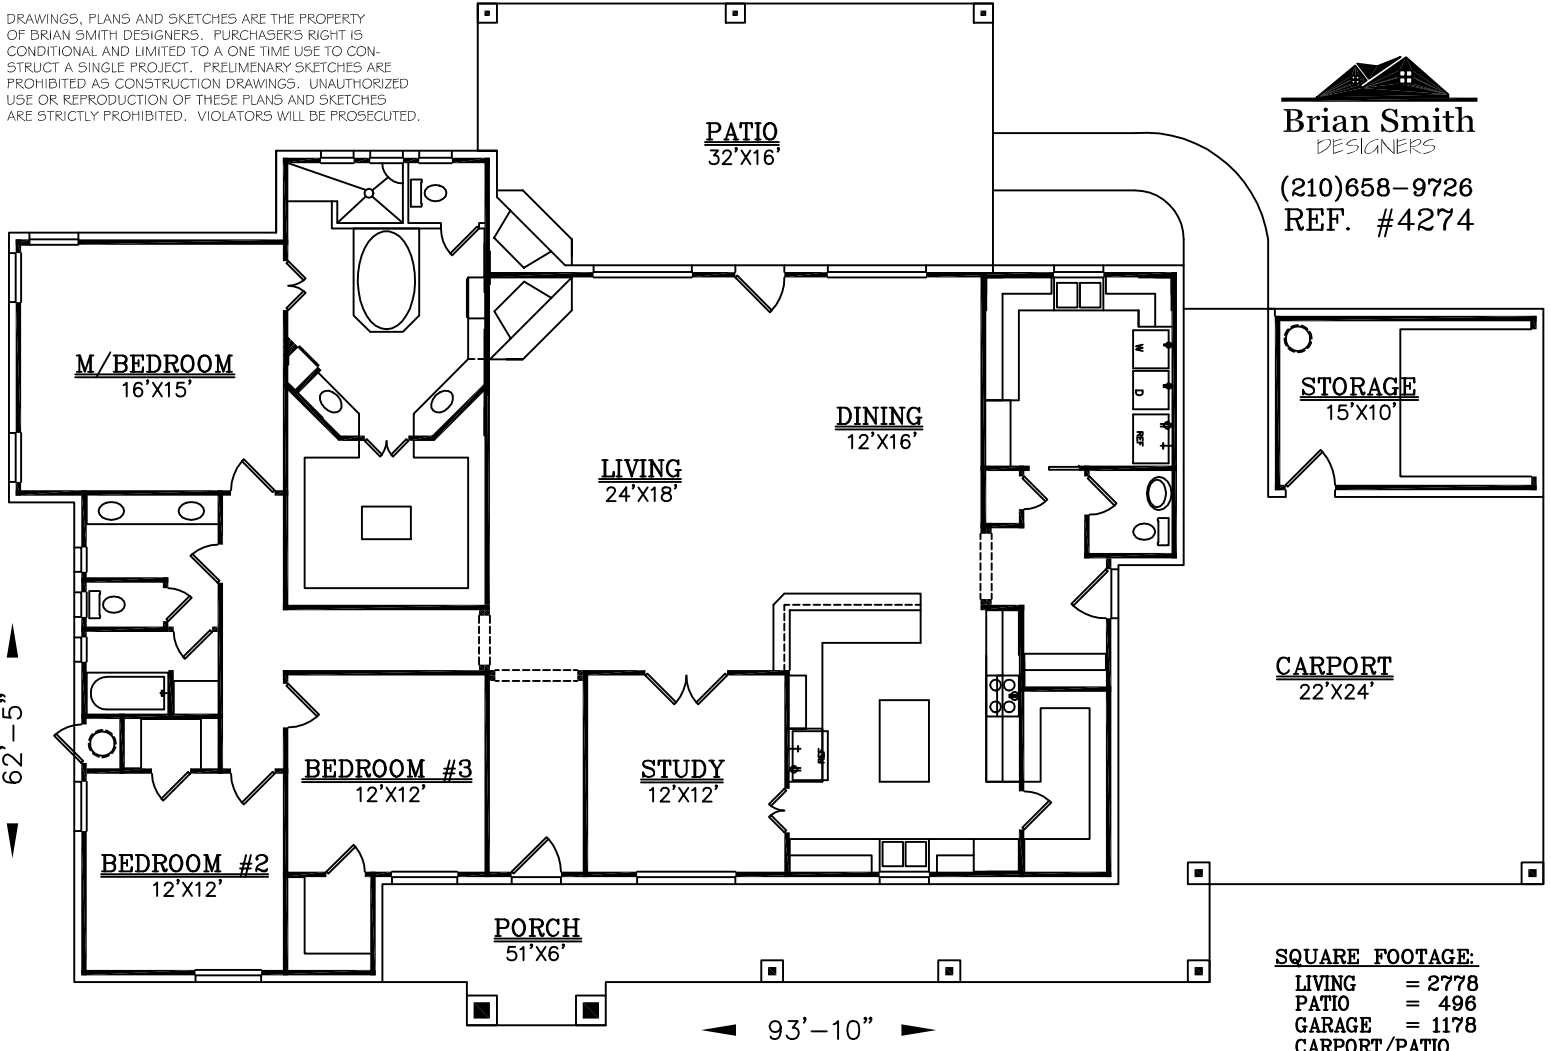

(210)658-9726  
REF. #4274

**SQUARE FOOTAGE:**

LIVING	= 2778
PATIO	= 496
GARAGE	= 1178
CARPORT/PATIO	